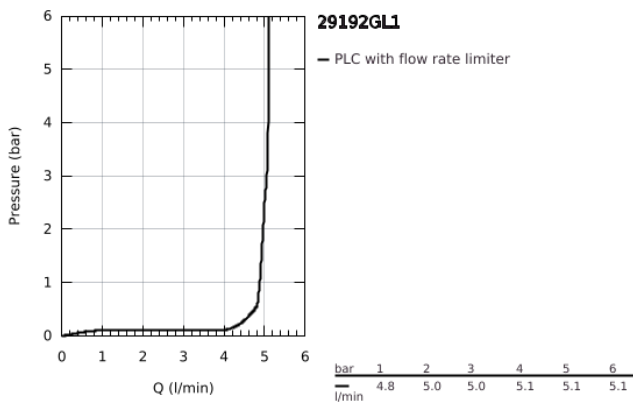

29 192 GL1 ESSENCE 2-HOLE BASIN MIXER M-SIZE

PRODUCT DESCRIPTION

- Colour: cool sunrise
- wall mounted
- trim set for use with rough-in set 23 571 000 / 32 635 000
- without concealed body
- metal rosette
- metal lever
- GROHE LongLife finish
- GROHE EcoJoy - less water, perfect flow
- maximum flow rate (at 3 bar): 5 l/min
- GROHE AquaGuide adjustable mousseur
- centre distance 110 mm
- projection 183 mm
- minimum pressure 1.0 bar
- professional edition

29 192 GL1 ESSENCE 2-HOLE BASIN MIXER M-SIZE

SPARE PARTS

- 1: Lever (Spare part-nr. 46916GL0)
- 2: Outlet (Spare part-nr. 48638GL0)
- 2.1: Mousseur (Spare part-nr. 48480000)
- 2.2: Screw (Spare part-nr. 43094000)
- 3: Extension (Spare part-nr. 46943000)*
- * Optional accessories