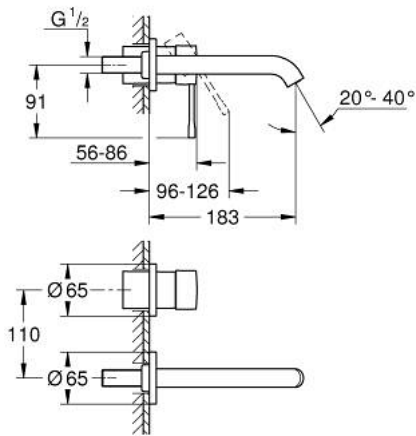

29 192 GL1 ESSENCE 2-HOLE BASIN MIXER M-SIZE

PRODUCT DESCRIPTION

- Colour: cool sunrise
- wall mounted
- trim set for use with rough-in set 23 571 000 / 32 635 000
- without concealed body
- metal rosette
- metal lever
- GROHE LongLife finish
- GROHE EcoJoy - less water, perfect flow
- maximum flow rate (at 3 bar): 5 l/min
- GROHE AquaGuide adjustable mousseur
- centre distance 110 mm
- projection 183 mm
- minimum pressure 1.0 bar
- professional edition

29 192 GL1 ESSENCE 2-HOLE BASIN MIXER M-SIZE

SPARE PARTS

- 1: Lever (Spare part-nr. 46916GL0)
- 2: Outlet (Spare part-nr. 48638GL0)
- 2.1: Mousseur (Spare part-nr. 48480000)
- 2.2: Screw (Spare part-nr. 43094000)
- 3: Extension (Spare part-nr. 46943000)*
- * Optional accessories