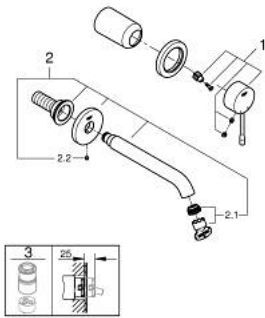

29 192 GL1 ESSENCE 2-HOLE BASIN MIXER M-SIZE

PRODUCT DESCRIPTION

- Colour: cool sunrise
- wall mounted
- trim set for use with rough-in set 23 571 000 / 32 635 000
- without concealed body
- metal rosette
- metal lever
- GROHE LongLife finish
- GROHE EcoJoy - less water, perfect flow
- maximum flow rate (at 3 bar): 5 l/min
- GROHE AquaGuide adjustable mousseur
- centre distance 110 mm
- projection 183 mm
- minimum pressure 1.0 bar
- professional edition

29 192 GL1 ESSENCE 2-HOLE BASIN MIXER M-SIZE

SPARE PARTS

- 1: Lever (Spare part-nr. 46916GL0)
- 2: Outlet (Spare part-nr. 48638GL0)
- 2.1: Mousseur (Spare part-nr. 48480000)
- 2.2: Screw (Spare part-nr. 43094000)
- 3: Extension (Spare part-nr. 46943000)*
- * Optional accessories