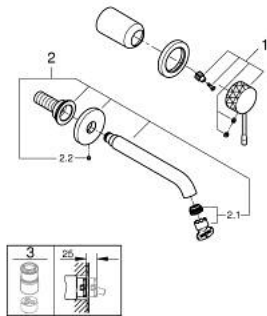

29 192 GF1 ESSENCE 2-HOLE BASIN MIXER M-SIZE

PRODUCT DESCRIPTION

- Colour: brushed crafted cool sunrise
- wall mounted
- trim set for use with rough-in set 23 571 000 / 32 635 000
- without concealed body
- metal rosette
- crafted metal lever
- GROHE LongLife finish
- GROHE EcoJoy - less water, perfect flow
- maximum flow rate (at 3 bar): 5 l/min
- GROHE AquaGuide adjustable mousseur
- centre distance 110 mm
- projection 183 mm
- professional edition

29 192 GF1 ESSENCE 2-HOLE BASIN MIXER M-SIZE

SPARE PARTS

- 1: Lever (Spare part-nr. 46916GF0)
- 2: Outlet (Spare part-nr. 48638GN0)
- 2.1: Mousseur (Spare part-nr. 48480000)
- 2.2: Screw (Spare part-nr. 43094000)
- 3: Extension (Spare part-nr. 46943000)*
- * Optional accessories