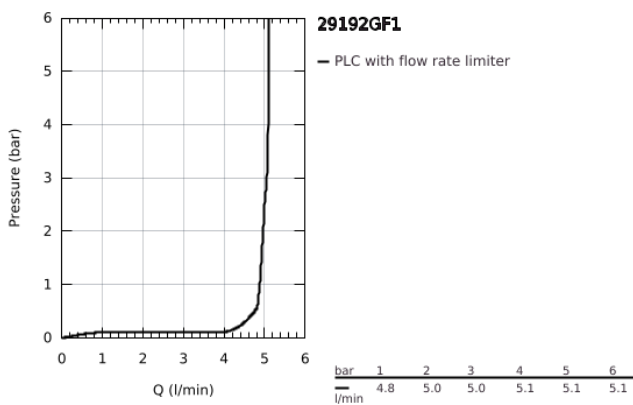

29 192 GF1 ESSENCE 2-HOLE BASIN MIXER M-SIZE

PRODUCT DESCRIPTION

- Colour: brushed crafted cool sunrise
- wall mounted
- trim set for use with rough-in set 23 571 000 / 32 635 000
- without concealed body
- metal rosette
- crafted metal lever
- GROHE LongLife finish
- GROHE EcoJoy - less water, perfect flow
- maximum flow rate (at 3 bar): 5 l/min
- GROHE AquaGuide adjustable mousseur
- centre distance 110 mm
- projection 183 mm
- professional edition

29 192 GF1 ESSENCE 2-HOLE BASIN MIXER M-SIZE

SPARE PARTS

- 1: Lever (Spare part-nr. 46916GF0)
- 2: Outlet (Spare part-nr. 48638GN0)
- 2.1: Mousseur (Spare part-nr. 48480000)
- 2.2: Screw (Spare part-nr. 43094000)
- 3: Extension (Spare part-nr. 46943000)*
- * Optional accessories