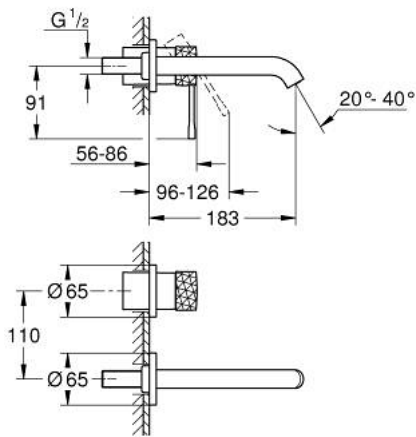

29 192 GF1 ESSENCE 2-HOLE BASIN MIXER M-SIZE

PRODUCT DESCRIPTION

- Colour: brushed crafted cool sunrise
- wall mounted
- trim set for use with rough-in set 23 571 000 / 32 635 000
- without concealed body
- metal rosette
- crafted metal lever
- GROHE LongLife finish
- GROHE EcoJoy - less water, perfect flow
- maximum flow rate (at 3 bar): 5 l/min
- GROHE AquaGuide adjustable mousseur
- centre distance 110 mm
- projection 183 mm
- professional edition

29 192 GF1 ESSENCE 2-HOLE BASIN MIXER M-SIZE

SPARE PARTS

- 1: Lever (Spare part-nr. 46916GF0)
- 2: Outlet (Spare part-nr. 48638GN0)
- 2.1: Mousseur (Spare part-nr. 48480000)
- 2.2: Screw (Spare part-nr. 43094000)
- 3: Extension (Spare part-nr. 46943000)*
- * Optional accessories