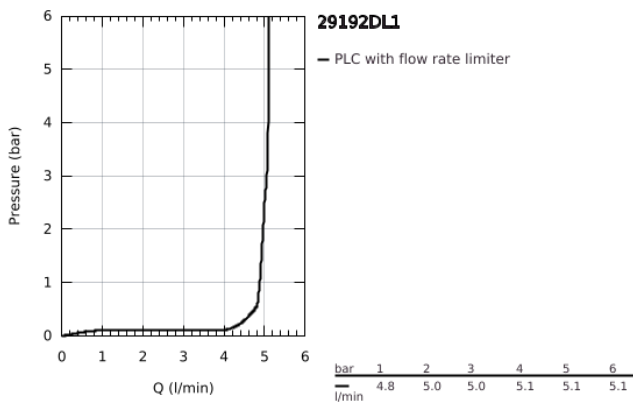

29 192 DL1 ESSENCE 2-HOLE BASIN MIXER M-SIZE

PRODUCT DESCRIPTION

- Colour: brushed warm sunset
- wall mounted
- trim set for use with rough-in set 23 571 000 / 32 635 000
- without concealed body
- metal rosette
- metal lever
- GROHE LongLife finish
- GROHE EcoJoy - less water, perfect flow
- maximum flow rate (at 3 bar): 5 l/min
- GROHE AquaGuide adjustable mousseur
- centre distance 110 mm
- projection 183 mm
- minimum pressure 1.0 bar
- professional edition

29 192 DL1 ESSENCE 2-HOLE BASIN MIXER M-SIZE

SPARE PARTS

- 1: Lever (Spare part-nr. 46916DL0)
- 2: Outlet (Spare part-nr. 48638DL0)
- 2.1: Mousseur (Spare part-nr. 48480000)
- 2.2: Screw (Spare part-nr. 43094000)
- 3: Extension (Spare part-nr. 46943000)*
- * Optional accessories