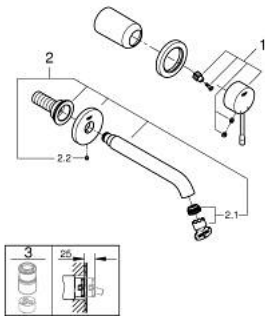

29 192 DL1 ESSENCE 2-HOLE BASIN MIXER M-SIZE

PRODUCT DESCRIPTION

- Colour: brushed warm sunset
- wall mounted
- trim set for use with rough-in set 23 571 000 / 32 635 000
- without concealed body
- metal rosette
- metal lever
- GROHE LongLife finish
- GROHE EcoJoy - less water, perfect flow
- maximum flow rate (at 3 bar): 5 l/min
- GROHE AquaGuide adjustable mousseur
- centre distance 110 mm
- projection 183 mm
- minimum pressure 1.0 bar
- professional edition

29 192 DL1 ESSENCE 2-HOLE BASIN MIXER M-SIZE

SPARE PARTS

- 1: Lever (Spare part-nr. 46916DL0)
- 2: Outlet (Spare part-nr. 48638DL0)
- 2.1: Mousseur (Spare part-nr. 48480000)
- 2.2: Screw (Spare part-nr. 43094000)
- 3: Extension (Spare part-nr. 46943000)*
- * Optional accessories