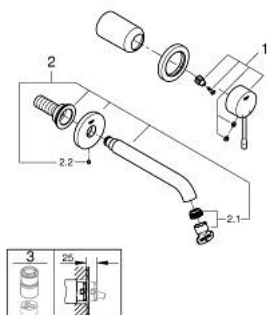

## 29 192 DC1 ESSENCE 2-HOLE BASIN MIXER M-SIZE

### PRODUCT DESCRIPTION

- Colour: supersteel
- wall mounted
- trim set for use with rough-in set 23 571 000 / 32 635 000
- without concealed body
- metal rosette
- metal lever
- GROHE LongLife finish
- GROHE EcoJoy - less water, perfect flow
- maximum flow rate (at 3 bar): 5 l/min
- GROHE AquaGuide adjustable mousseur
- centre distance 110 mm
- projection 183 mm
- minimum pressure 1.0 bar
- professional edition

### SPARE PARTS

- 1: Lever (Spare part-nr. 46916DC0)
- 2: Outlet (Spare part-nr. 48638DC0)
- 2.1: Mousseur (Spare part-nr. 48480000)
- 2.2: Screw (Spare part-nr. 43094000)
- 3: Extension (Spare part-nr. 46943000)\*
- \* Optional accessories