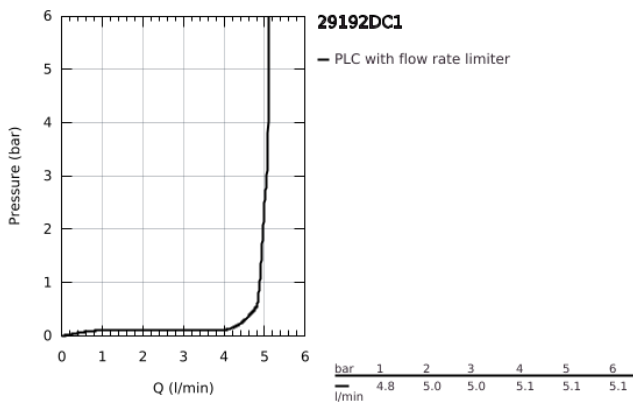

## 29 192 DC1 ESSENCE 2-HOLE BASIN MIXER M-SIZE

### PRODUCT DESCRIPTION

- Colour: supersteel
- wall mounted
- trim set for use with rough-in set 23 571 000 / 32 635 000
- without concealed body
- metal rosette
- metal lever
- GROHE LongLife finish
- GROHE EcoJoy - less water, perfect flow
- maximum flow rate (at 3 bar): 5 l/min
- GROHE AquaGuide adjustable mousseur
- centre distance 110 mm
- projection 183 mm
- minimum pressure 1.0 bar
- professional edition