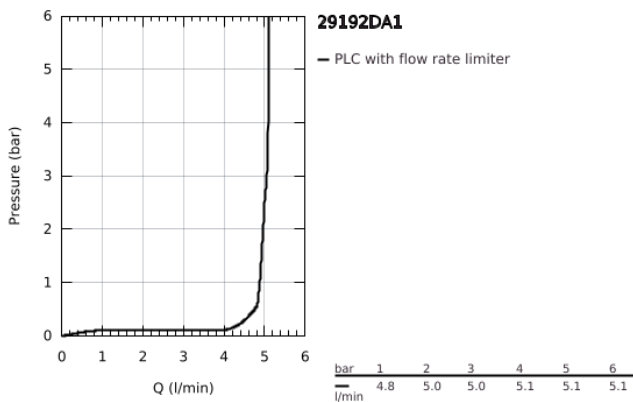

## 29 192 DA1 ESSENCE 2-HOLE BASIN MIXER M-SIZE

### PRODUCT DESCRIPTION

- Colour: warm sunset
- wall mounted
- trim set for use with rough-in set 23 571 000 / 32 635 000
- without concealed body
- metal rosette
- metal lever
- GROHE LongLife finish
- GROHE EcoJoy - less water, perfect flow
- maximum flow rate (at 3 bar): 5 l/min
- GROHE AquaGuide adjustable mousseur
- centre distance 110 mm
- projection 183 mm
- minimum pressure 1.0 bar
- professional edition