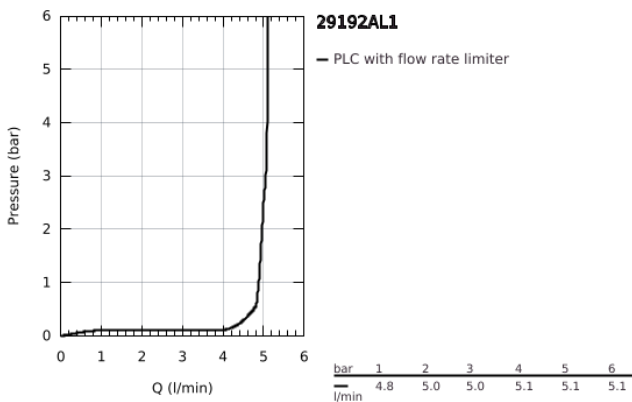

29 192 AL1 ESSENCE 2-HOLE BASIN MIXER M-SIZE

PRODUCT DESCRIPTION

- Colour: brushed hard graphite
- wall mounted
- trim set for use with rough-in set 23 571 000 / 32 635 000
- without concealed body
- metal rosette
- metal lever
- GROHE LongLife finish
- GROHE EcoJoy - less water, perfect flow
- maximum flow rate (at 3 bar): 5 l/min
- GROHE AquaGuide adjustable mousseur
- centre distance 110 mm
- projection 183 mm
- minimum pressure 1.0 bar
- professional edition

29 192 AL1 ESSENCE 2-HOLE BASIN MIXER M-SIZE

SPARE PARTS

- 1: Lever (Spare part-nr. 46916AL0)
- 2: Outlet (Spare part-nr. 48638AL0)
- 2.1: Mousseur (Spare part-nr. 48480000)
- 2.2: Screw (Spare part-nr. 43094000)
- 3: Extension (Spare part-nr. 46943000)*
- * Optional accessories