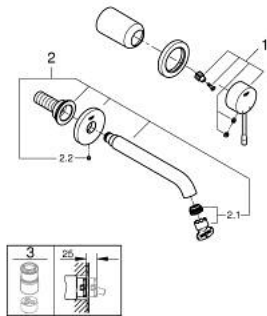

29 192 AL1 ESSENCE 2-HOLE BASIN MIXER M-SIZE

PRODUCT DESCRIPTION

- Colour: brushed hard graphite
- wall mounted
- trim set for use with rough-in set 23 571 000 / 32 635 000
- without concealed body
- metal rosette
- metal lever
- GROHE LongLife finish
- GROHE EcoJoy - less water, perfect flow
- maximum flow rate (at 3 bar): 5 l/min
- GROHE AquaGuide adjustable mousseur
- centre distance 110 mm
- projection 183 mm
- minimum pressure 1.0 bar
- professional edition

29 192 AL1 ESSENCE 2-HOLE BASIN MIXER M-SIZE

SPARE PARTS

- 1: Lever (Spare part-nr. 46916AL0)
- 2: Outlet (Spare part-nr. 48638AL0)
- 2.1: Mousseur (Spare part-nr. 48480000)
- 2.2: Screw (Spare part-nr. 43094000)
- 3: Extension (Spare part-nr. 46943000)*
- * Optional accessories