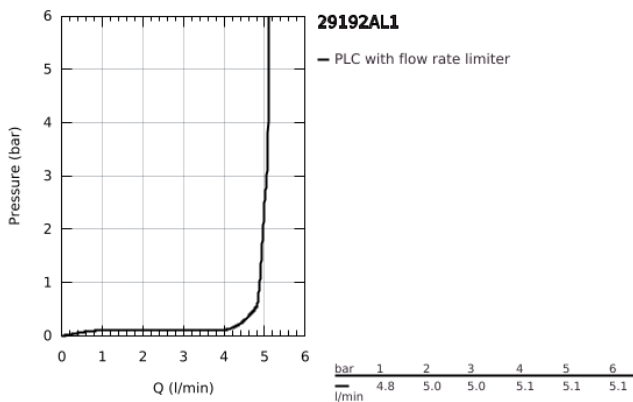

29 192 AL1 ESSENCE 2-HOLE BASIN MIXER M-SIZE

PRODUCT DESCRIPTION

- Colour: brushed hard graphite
- wall mounted
- trim set for use with rough-in set 23 571 000 / 32 635 000
- without concealed body
- metal rosette
- metal lever
- GROHE LongLife finish
- GROHE EcoJoy - less water, perfect flow
- maximum flow rate (at 3 bar): 5 l/min
- GROHE AquaGuide adjustable mousseur
- centre distance 110 mm
- projection 183 mm
- minimum pressure 1.0 bar
- professional edition

29 192 AL1 ESSENCE 2-HOLE BASIN MIXER M-SIZE

SPARE PARTS

- 1: Lever (Spare part-nr. 46916AL0)
- 2: Outlet (Spare part-nr. 48638AL0)
- 2.1: Mousseur (Spare part-nr. 48480000)
- 2.2: Screw (Spare part-nr. 43094000)
- 3: Extension (Spare part-nr. 46943000)*
- * Optional accessories