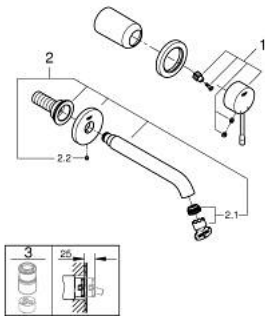

29 192 AL1 ESSENCE 2-HOLE BASIN MIXER M-SIZE

PRODUCT DESCRIPTION

- Colour: brushed hard graphite
- wall mounted
- trim set for use with rough-in set 23 571 000 / 32 635 000
- without concealed body
- metal rosette
- metal lever
- GROHE LongLife finish
- GROHE EcoJoy - less water, perfect flow
- maximum flow rate (at 3 bar): 5 l/min
- GROHE AquaGuide adjustable mousseur
- centre distance 110 mm
- projection 183 mm
- minimum pressure 1.0 bar
- professional edition

29 192 AL1 ESSENCE 2-HOLE BASIN MIXER M-SIZE

SPARE PARTS

- 1: Lever (Spare part-nr. 46916AL0)
- 2: Outlet (Spare part-nr. 48638AL0)
- 2.1: Mousseur (Spare part-nr. 48480000)
- 2.2: Screw (Spare part-nr. 43094000)
- 3: Extension (Spare part-nr. 46943000)*
- * Optional accessories