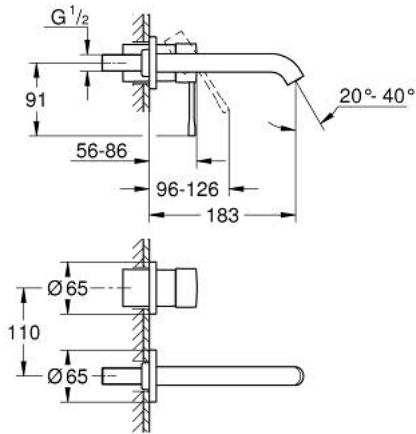

29 192 AL1 ESSENCE 2-HOLE BASIN MIXER M-SIZE

PRODUCT DESCRIPTION

- Colour: brushed hard graphite
- wall mounted
- trim set for use with rough-in set 23 571 000 / 32 635 000
- without concealed body
- metal rosette
- metal lever
- GROHE LongLife finish
- GROHE EcoJoy - less water, perfect flow
- maximum flow rate (at 3 bar): 5 l/min
- GROHE AquaGuide adjustable mousseur
- centre distance 110 mm
- projection 183 mm
- minimum pressure 1.0 bar
- professional edition

29 192 AL1 ESSENCE 2-HOLE BASIN MIXER M-SIZE

SPARE PARTS

- 1: Lever (Spare part-nr. 46916AL0)
- 2: Outlet (Spare part-nr. 48638AL0)
- 2.1: Mousseur (Spare part-nr. 48480000)
- 2.2: Screw (Spare part-nr. 43094000)
- 3: Extension (Spare part-nr. 46943000)*
- * Optional accessories