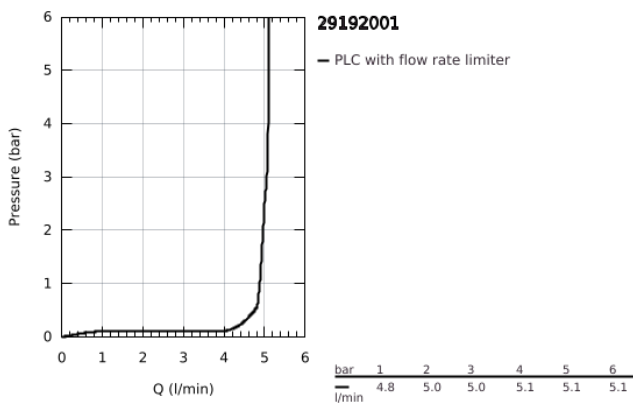

## 29 192 001 ESSENCE 2-HOLE BASIN MIXER M-SIZE

### PRODUCT DESCRIPTION

- Colour: chrome
- wall mounted
- trim set for use with rough-in set 23 571 000 / 32 635 000
- without concealed body
- metal rosette
- metal lever
- GROHE LongLife finish
- GROHE EcoJoy - less water, perfect flow
- maximum flow rate (at 3 bar): 5 l/min
- GROHE AquaGuide adjustable mousseur
- centre distance 110 mm
- projection 183 mm
- minimum pressure 1.0 bar
- professional edition