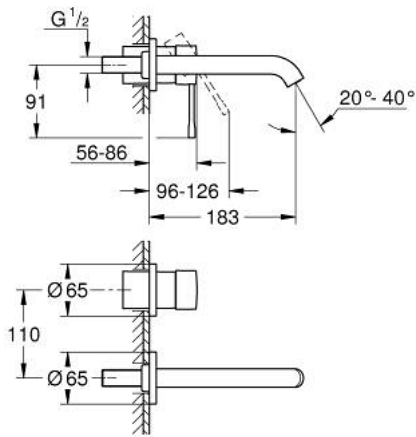

## 29 192 001 ESSENCE 2-HOLE BASIN MIXER M-SIZE

### PRODUCT DESCRIPTION

- Colour: chrome
- wall mounted
- trim set for use with rough-in set 23 571 000 / 32 635 000
- without concealed body
- metal rosette
- metal lever
- GROHE LongLife finish
- GROHE EcoJoy - less water, perfect flow
- maximum flow rate (at 3 bar): 5 l/min
- GROHE AquaGuide adjustable mousseur
- centre distance 110 mm
- projection 183 mm
- minimum pressure 1.0 bar
- professional edition

29 192 001 **ESSENCE 2-HOLE BASIN MIXER**  
**M-SIZE**

**SPARE PARTS**

- 1: Lever (Spare part-nr. 46916000)
- 2: Outlet (Spare part-nr. 48638000)
- 2.1: Mousseur (Spare part-nr. 48480000)
- 2.2: Screw (Spare part-nr. 43094000)
- 3: Extension (Spare part-nr. 46943000)\*
- \* Optional accessories