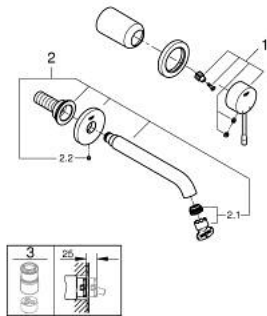

## 29 192 001 ESSENCE 2-HOLE BASIN MIXER M-SIZE

### PRODUCT DESCRIPTION

- Colour: chrome
- wall mounted
- trim set for use with rough-in set 23 571 000 / 32 635 000
- without concealed body
- metal rosette
- metal lever
- GROHE LongLife finish
- GROHE EcoJoy - less water, perfect flow
- maximum flow rate (at 3 bar): 5 l/min
- GROHE AquaGuide adjustable mousseur
- centre distance 110 mm
- projection 183 mm
- minimum pressure 1.0 bar
- professional edition

29 192 001 **ESSENCE 2-HOLE BASIN MIXER**  
**M-SIZE**

**SPARE PARTS**

- 1: Lever (Spare part-nr. 46916000)
- 2: Outlet (Spare part-nr. 48638000)
- 2.1: Mousseur (Spare part-nr. 48480000)
- 2.2: Screw (Spare part-nr. 43094000)
- 3: Extension (Spare part-nr. 46943000)\*
- \* Optional accessories