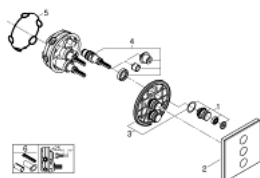

29 158 LS0 GROHTHERM SMARTCONTROL TRIPLE VOLUME CONTROL TRIM

PRODUCT DESCRIPTION

- Colour: moon white/chrome
- trim set for use with GROHE Rapido SmartBox 35 600/35 604/35 601
- GROHE FastFixation metal wall escutcheon, retroactively 6° adjustable
- 10 mm thin profile escutcheon
- GROHE LongLife finish
- GROHE SmartControl - control the shower with intuitive push/turn button
- exchangeable symbols
- GROHE ProGrip - with knurl structure
- multiple outlets can be run simultaneously
- cover plate in moon white acrylic glass
- without roughing-in set 35 600/35 604 (please order separately)
- flow performance: outlet D = 28 l/min, outlet E = 28 l/min, outlet A = 28 l/min, outlet D+E+A = 65 l/min
- optional flow reducer for CALGreen compliance included

29 158 LS0 GROHTHERM SMARTCONTROL TRIPLE VOLUME CONTROL TRIM

SPARE PARTS

- 1: Push button (Spare part-nr. 48361000)
 - 1.1: pushbutton (Spare part-nr. 14077000)
 - 2: Escutcheon (Spare part-nr. 48369LS0)
 - 3: Mounting plate (Spare part-nr. 48365000)
 - 4: Cartridge (Spare part-nr. 48359000)
 - 4.1: Spindle (Spare part-nr. 49088000)
 - 5: Seal (Spare part-nr. 48360000)
 - 6: Universal extension set single-lever mixers, 25 mm (Spare part-nr. 14048000)
-)*
- * Optional accessories