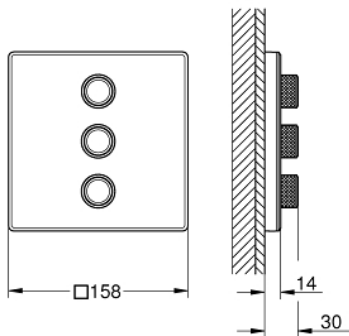

29 158 LS0 GROHTHERM SMARTCONTROL TRIPLE VOLUME CONTROL TRIM

PRODUCT DESCRIPTION

- Colour: moon white/chrome
- trim set for use with GROHE Rapido SmartBox 35 600/35 604/35 601
- GROHE FastFixation metal wall escutcheon, retroactively 6° adjustable
- 10 mm thin profile escutcheon
- GROHE LongLife finish
- GROHE SmartControl - control the shower with intuitive push/turn button
- exchangeable symbols
- GROHE ProGrip - with knurl structure
- multiple outlets can be run simultaneously
- cover plate in moon white acrylic glass
- without roughing-in set 35 600/35 604 (please order separately)
- flow performance: outlet D = 28 l/min, outlet E = 28 l/min, outlet A = 28 l/min, outlet D+E+A = 65 l/min
- optional flow reducer for CALGreen compliance included

29 158 LS0 GROHTHERM SMARTCONTROL TRIPLE VOLUME CONTROL TRIM

SPARE PARTS

- 1: Push button (Spare part-nr. 48361000)
 - 1.1: pushbutton (Spare part-nr. 14077000)
 - 2: Escutcheon (Spare part-nr. 48369LS0)
 - 3: Mounting plate (Spare part-nr. 48365000)
 - 4: Cartridge (Spare part-nr. 48359000)
 - 4.1: Spindle (Spare part-nr. 49088000)
 - 5: Seal (Spare part-nr. 48360000)
 - 6: Universal extension set single-lever mixers, 25 mm (Spare part-nr. 14048000)
-)*
- * Optional accessories