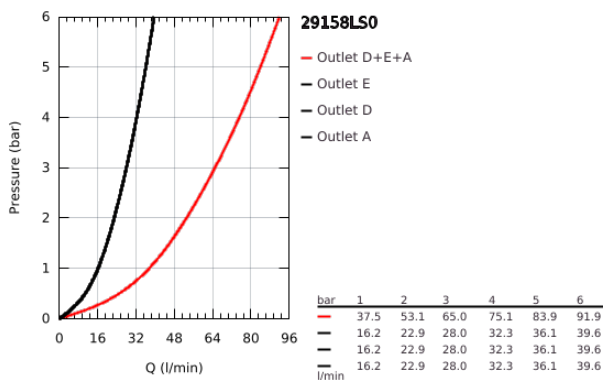

29 158 LS0 GROHTHERM SMARTCONTROL TRIPLE VOLUME CONTROL TRIM

PRODUCT DESCRIPTION

- Colour: moon white/chrome
- trim set for use with GROHE Rapido SmartBox 35 600/35 604/35 601
- GROHE FastFixation metal wall escutcheon, retroactively 6° adjustable
- 10 mm thin profile escutcheon
- GROHE LongLife finish
- GROHE SmartControl - control the shower with intuitive push/turn button
- exchangeable symbols
- GROHE ProGrip - with knurl structure
- multiple outlets can be run simultaneously
- cover plate in moon white acrylic glass
- without roughing-in set 35 600/35 604 (please order separately)
- flow performance: outlet D = 28 l/min, outlet E = 28 l/min, outlet A = 28 l/min, outlet D+E+A = 65 l/min
- optional flow reducer for CALGreen compliance included

29 158 LS0 GROHTHERM SMARTCONTROL TRIPLE VOLUME CONTROL TRIM

SPARE PARTS

- 1: Push button (Spare part-nr. 48361000)
 - 1.1: pushbutton (Spare part-nr. 14077000)
 - 2: Escutcheon (Spare part-nr. 48369LS0)
 - 3: Mounting plate (Spare part-nr. 48365000)
 - 4: Cartridge (Spare part-nr. 48359000)
 - 4.1: Spindle (Spare part-nr. 49088000)
 - 5: Seal (Spare part-nr. 48360000)
 - 6: Universal extension set single-lever mixers, 25 mm (Spare part-nr. 14048000)
-)*
- * Optional accessories