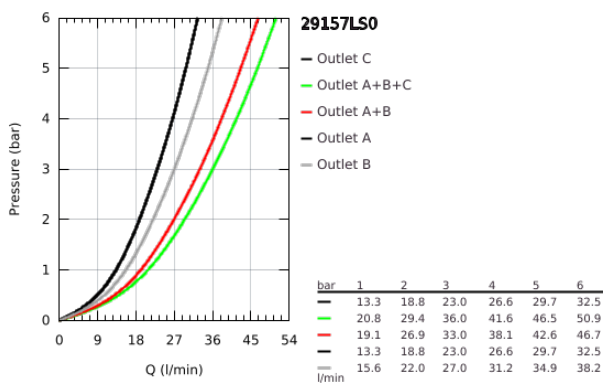

29 157 LS0 GROHTHERM SMARTCONTROL SAFETY MIXER FOR CONCEALED INSTALLATION WITH 3 VALVES

PRODUCT DESCRIPTION

- Colour: moon white/chrome
- trim set for GROHE Rapido SmartBox (35 600/35 604)
- GROHE FastFixation metal wall escutcheon, retroactively 6° adjustable
- GROHE LongLife finish
- GROHE SmartControl - control the shower with intuitive push/turn button
- exchangeable symbols
- GROHE TurboStat - compact cartridge with wax thermoelement
- GROHE ProGrip - with knurl structure
- GROHE SafeStop - safety button at 38°C
- GROHE SafeStop Plus - optional temperature limiter at 43°C or 46°C included
- built-in non-return valves and dirt strainers
- multiple outlets can be run simultaneously
- cover plate in moon white acrylic glass
- without roughing-in set 35 600/35 604 (please order separately)
- flow performance: outlet A = 23 l/min, outlet B = 27 l/min, outlet C = 23 l/min outlet A + B = 33 l/min outlet A + B + C = 36 l/min

29 157 LS0 GROHTHERM SMARTCONTROL SAFETY MIXER FOR CONCEALED INSTALLATION WITH 3 VALVES

SPARE PARTS

- 1: Mounting plate (Spare part-nr. 48362000)
 - 2: Temperature control handle (Spare part-nr. 49029000)
 - 2.1: Cover cap (Spare part-nr. 1015030000)
 - 2.2: handle adaptor (Spare part-nr. 1015059990)
 - 3: Escutcheon (Spare part-nr. 49043LS0)
 - 4: Push button (Spare part-nr. 48361000)
 - 4.1: pushbutton (Spare part-nr. 14077000)
 - 5: Cartridge (Spare part-nr. 48359000)
 - 5.1: Spindle (Spare part-nr. 49088000)
 - 6: Thermostatic compact cartridge 3/4" (Spare part-nr. 49028000)
 - 7: Non-return valves (Spare part-nr. 47979000)
 - 8: Seal (Spare part-nr. 48360000)
 - 9: Socket Spanner (Spare part-nr. 49059000)*
 - 10: GROHE TurboStat cartridge 3/4" (Spare part-nr. 49003000)*
 - 11: Service stops (Spare part-nr. 1405300M)*
 - 12: Universal extension set single-lever mixers, 25 mm (Spare part-nr. 14048000)*
- * Optional accessories