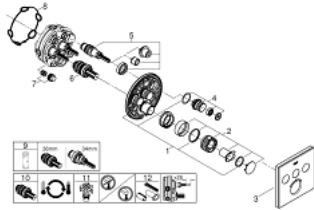

29 157 LS0 GROHTHERM SMARTCONTROL SAFETY MIXER FOR CONCEALED INSTALLATION WITH 3 VALVES

PRODUCT DESCRIPTION

- Colour: moon white/chrome
- trim set for GROHE Rapido SmartBox (35 600/35 604)
- GROHE FastFixation metal wall escutcheon, retroactively 6° adjustable
- GROHE LongLife finish
- GROHE SmartControl - control the shower with intuitive push/turn button
- exchangeable symbols
- GROHE TurboStat - compact cartridge with wax thermoelement
- GROHE ProGrip - with knurl structure
- GROHE SafeStop - safety button at 38°C
- GROHE SafeStop Plus - optional temperature limiter at 43°C or 46°C included
- built-in non-return valves and dirt strainers
- multiple outlets can be run simultaneously
- cover plate in moon white acrylic glass
- without roughing-in set 35 600/35 604 (please order separately)
- flow performance: outlet A = 23 l/min, outlet B = 27 l/min, outlet C = 23 l/min outlet A + B = 33 l/min outlet A + B + C = 36 l/min

29 157 LS0 GROHTHERM SMARTCONTROL SAFETY MIXER FOR CONCEALED INSTALLATION WITH 3 VALVES

SPARE PARTS

- 1: Mounting plate (Spare part-nr. 48362000)
 - 2: Temperature control handle (Spare part-nr. 49029000)
 - 2.1: Cover cap (Spare part-nr. 1015030000)
 - 2.2: handle adaptor (Spare part-nr. 1015059990)
 - 3: Escutcheon (Spare part-nr. 49043LS0)
 - 4: Push button (Spare part-nr. 48361000)
 - 4.1: pushbutton (Spare part-nr. 14077000)
 - 5: Cartridge (Spare part-nr. 48359000)
 - 5.1: Spindle (Spare part-nr. 49088000)
 - 6: Thermostatic compact cartridge 3/4" (Spare part-nr. 49028000)
 - 7: Non-return valves (Spare part-nr. 47979000)
 - 8: Seal (Spare part-nr. 48360000)
 - 9: Socket Spanner (Spare part-nr. 49059000)*
 - 10: GROHE TurboStat cartridge 3/4" (Spare part-nr. 49003000)*
 - 11: Service stops (Spare part-nr. 1405300M)*
 - 12: Universal extension set single-lever mixers, 25 mm (Spare part-nr. 14048000)*
- * Optional accessories