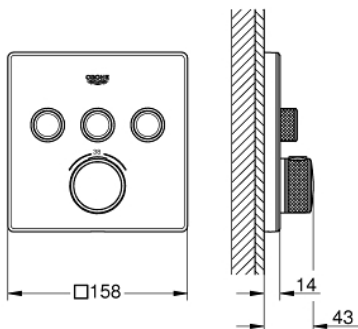

29 157 LS0 GROHTHERM SMARTCONTROL SAFETY MIXER FOR CONCEALED INSTALLATION WITH 3 VALVES

PRODUCT DESCRIPTION

- Colour: moon white/chrome
- trim set for GROHE Rapido SmartBox (35 600/35 604)
- GROHE FastFixation metal wall escutcheon, retroactively 6° adjustable
- GROHE LongLife finish
- GROHE SmartControl - control the shower with intuitive push/turn button
- exchangeable symbols
- GROHE TurboStat - compact cartridge with wax thermoelement
- GROHE ProGrip - with knurl structure
- GROHE SafeStop - safety button at 38°C
- GROHE SafeStop Plus - optional temperature limiter at 43°C or 46°C included
- built-in non-return valves and dirt strainers
- multiple outlets can be run simultaneously
- cover plate in moon white acrylic glass
- without roughing-in set 35 600/35 604 (please order separately)
- flow performance: outlet A = 23 l/min, outlet B = 27 l/min, outlet C = 23 l/min outlet A + B = 33 l/min outlet A + B + C = 36 l/min

29 157 LS0 GROHTHERM SMARTCONTROL SAFETY MIXER FOR CONCEALED INSTALLATION WITH 3 VALVES

SPARE PARTS

- 1: Mounting plate (Spare part-nr. 48362000)
 - 2: Temperature control handle (Spare part-nr. 49029000)
 - 2.1: Cover cap (Spare part-nr. 1015030000)
 - 2.2: handle adaptor (Spare part-nr. 1015059990)
 - 3: Escutcheon (Spare part-nr. 49043LS0)
 - 4: Push button (Spare part-nr. 48361000)
 - 4.1: pushbutton (Spare part-nr. 14077000)
 - 5: Cartridge (Spare part-nr. 48359000)
 - 5.1: Spindle (Spare part-nr. 49088000)
 - 6: Thermostatic compact cartridge 3/4" (Spare part-nr. 49028000)
 - 7: Non-return valves (Spare part-nr. 47979000)
 - 8: Seal (Spare part-nr. 48360000)
 - 9: Socket Spanner (Spare part-nr. 49059000)*
 - 10: GROHE TurboStat cartridge 3/4" (Spare part-nr. 49003000)*
 - 11: Service stops (Spare part-nr. 1405300M)*
 - 12: Universal extension set single-lever mixers, 25 mm (Spare part-nr. 14048000)*
- * Optional accessories