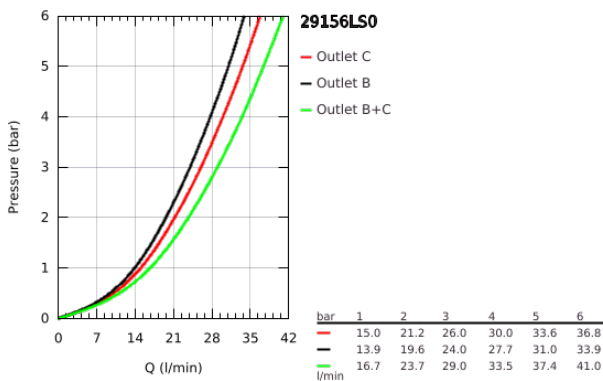

29 156 LS0 GROHTHERM SMARTCONTROL SAFETY MIXER FOR CONCEALED INSTALLATION WITH 2 VALVES

PRODUCT DESCRIPTION

- Colour: moon white/chrome
- trim set for GROHE Rapido SmartBox (35 600/35 604)
- GROHE FastFixation metal wall escutcheon, retroactively 6° adjustable
- GROHE LongLife finish
- GROHE SmartControl - control the shower with intuitive push/turn button
- exchangeable symbols
- GROHE TurboStat - compact cartridge with wax thermoelement
- GROHE ProGrip - with knurl structure
- GROHE SafeStop - safety button at 38°C
- GROHE SafeStop Plus - optional temperature limiter at 43°C or 46°C included
- built-in non-return valves and dirt strainers
- multiple outlets can be run simultaneously
- cover plate in moon white acrylic glass
- without roughing-in set 35 600/35 604 (please order separately)
- flow performance: outlet B = 24 l/min, outlet C = 26 l/min, outlet B+C = 29 l/min

29 156 LS0 GROHTHERM SMARTCONTROL SAFETY MIXER FOR CONCEALED INSTALLATION WITH 2 VALVES

SPARE PARTS

- 1: Mounting plate (Spare part-nr. 48363000)
 - 2: Temperature control handle (Spare part-nr. 49029000)
 - 2.1: Cover cap (Spare part-nr. 1015030000)
 - 2.2: handle adaptor (Spare part-nr. 1015059990)
 - 3: Escutcheon (Spare part-nr. 49040LS0)
 - 4: Push button (Spare part-nr. 48361000)
 - 4.1: pushbutton (Spare part-nr. 14077000)
 - 5: Cartridge (Spare part-nr. 48359000)
 - 5.1: Spindle (Spare part-nr. 49088000)
 - 6: Thermostatic compact cartridge 3/4" (Spare part-nr. 49028000)
 - 7: Non-return valves (Spare part-nr. 47979000)
 - 8: Seal (Spare part-nr. 48360000)
 - 9: Socket Spanner (Spare part-nr. 49059000)*
 - 10: Backflow protection combination (Spare part-nr. 14055000)*
 - 11: GROHE TurboStat cartridge 3/4" (Spare part-nr. 49003000)*
 - 12: Service stops (Spare part-nr. 1405300M)*
 - 13: Universal extension set single-lever mixers, 25 mm (Spare part-nr. 14048000)*
- * Optional accessories