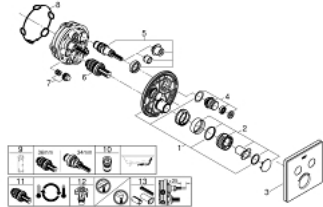

29 156 LS0 GROHTHERM SMARTCONTROL SAFETY MIXER FOR CONCEALED INSTALLATION WITH 2 VALVES

PRODUCT DESCRIPTION

- Colour: moon white/chrome
- trim set for GROHE Rapido SmartBox (35 600/35 604)
- GROHE FastFixation metal wall escutcheon, retroactively 6° adjustable
- GROHE LongLife finish
- GROHE SmartControl - control the shower with intuitive push/turn button
- exchangeable symbols
- GROHE TurboStat - compact cartridge with wax thermoelement
- GROHE ProGrip - with knurl structure
- GROHE SafeStop - safety button at 38°C
- GROHE SafeStop Plus - optional temperature limiter at 43°C or 46°C included
- built-in non-return valves and dirt strainers
- multiple outlets can be run simultaneously
- cover plate in moon white acrylic glass
- without roughing-in set 35 600/35 604 (please order separately)
- flow performance: outlet B = 24 l/min, outlet C = 26 l/min, outlet B+C = 29 l/min

29 156 LS0 GROHTHERM SMARTCONTROL SAFETY MIXER FOR CONCEALED INSTALLATION WITH 2 VALVES

SPARE PARTS

- 1: Mounting plate (Spare part-nr. 48363000)
 - 2: Temperature control handle (Spare part-nr. 49029000)
 - 2.1: Cover cap (Spare part-nr. 1015030000)
 - 2.2: handle adaptor (Spare part-nr. 1015059990)
 - 3: Escutcheon (Spare part-nr. 49040LS0)
 - 4: Push button (Spare part-nr. 48361000)
 - 4.1: pushbutton (Spare part-nr. 14077000)
 - 5: Cartridge (Spare part-nr. 48359000)
 - 5.1: Spindle (Spare part-nr. 49088000)
 - 6: Thermostatic compact cartridge 3/4" (Spare part-nr. 49028000)
 - 7: Non-return valves (Spare part-nr. 47979000)
 - 8: Seal (Spare part-nr. 48360000)
 - 9: Socket Spanner (Spare part-nr. 49059000)*
 - 10: Backflow protection combination (Spare part-nr. 14055000)*
 - 11: GROHE TurboStat cartridge 3/4" (Spare part-nr. 49003000)*
 - 12: Service stops (Spare part-nr. 1405300M)*
 - 13: Universal extension set single-lever mixers, 25 mm (Spare part-nr. 14048000)*
- * Optional accessories