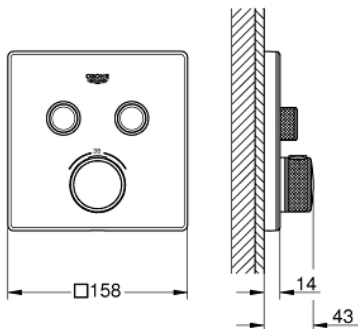

29 156 LS0 GROHTHERM SMARTCONTROL SAFETY MIXER FOR CONCEALED INSTALLATION WITH 2 VALVES

PRODUCT DESCRIPTION

- Colour: moon white/chrome
- trim set for GROHE Rapido SmartBox (35 600/35 604)
- GROHE FastFixation metal wall escutcheon, retroactively 6° adjustable
- GROHE LongLife finish
- GROHE SmartControl - control the shower with intuitive push/turn button
- exchangeable symbols
- GROHE TurboStat - compact cartridge with wax thermoelement
- GROHE ProGrip - with knurl structure
- GROHE SafeStop - safety button at 38°C
- GROHE SafeStop Plus - optional temperature limiter at 43°C or 46°C included
- built-in non-return valves and dirt strainers
- multiple outlets can be run simultaneously
- cover plate in moon white acrylic glass
- without roughing-in set 35 600/35 604 (please order separately)
- flow performance: outlet B = 24 l/min, outlet C = 26 l/min, outlet B+C = 29 l/min

29 156 LS0 GROHTHERM SMARTCONTROL SAFETY MIXER FOR CONCEALED INSTALLATION WITH 2 VALVES

SPARE PARTS

- 1: Mounting plate (Spare part-nr. 48363000)
 - 2: Temperature control handle (Spare part-nr. 49029000)
 - 2.1: Cover cap (Spare part-nr. 1015030000)
 - 2.2: handle adaptor (Spare part-nr. 1015059990)
 - 3: Escutcheon (Spare part-nr. 49040LS0)
 - 4: Push button (Spare part-nr. 48361000)
 - 4.1: pushbutton (Spare part-nr. 14077000)
 - 5: Cartridge (Spare part-nr. 48359000)
 - 5.1: Spindle (Spare part-nr. 49088000)
 - 6: Thermostatic compact cartridge 3/4" (Spare part-nr. 49028000)
 - 7: Non-return valves (Spare part-nr. 47979000)
 - 8: Seal (Spare part-nr. 48360000)
 - 9: Socket Spanner (Spare part-nr. 49059000)*
 - 10: Backflow protection combination (Spare part-nr. 14055000)*
 - 11: GROHE TurboStat cartridge 3/4" (Spare part-nr. 49003000)*
 - 12: Service stops (Spare part-nr. 1405300M)*
 - 13: Universal extension set single-lever mixers, 25 mm (Spare part-nr. 14048000)*
- * Optional accessories