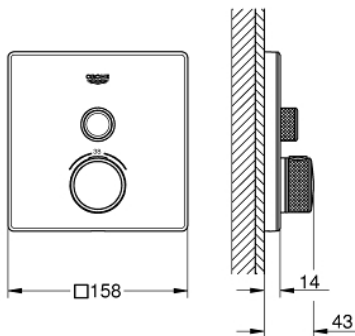

29 153 LS0 GROHTHERM SMARTCONTROL SAFETY MIXER FOR CONCEALED INSTALLATION WITH ONE VALVE

PRODUCT DESCRIPTION

- Colour: moon white/chrome
- trim set for GROHE Rapido SmartBox (35 600/35 604)
- GROHE FastFixation metal wall escutcheon, retroactively 6° adjustable
- GROHE LongLife finish
- GROHE SmartControl - control the shower with intuitive push/turn button
- exchangeable symbols
- GROHE TurboStat - compact cartridge with wax thermoelement
- GROHE ProGrip - with knurl structure
- GROHE SafeStop - safety button at 38°C
- GROHE SafeStop Plus - optional temperature limiter at 43°C or 46°C included
- built-in non-return valves and dirt strainers
- cover plate in moon white acrylic glass
- without roughing-in-set
- flow performance: outlet A (to external shut-off) = 34 l/min, outlet B/C = 29 l/min

29 153 LS0 GROHTHERM SMARTCONTROL SAFETY MIXER FOR CONCEALED INSTALLATION WITH ONE VALVE

SPARE PARTS

- 1: Mounting plate (Spare part-nr. 48362000)
 - 2: Temperature control handle (Spare part-nr. 49029000)
 - 2.1: Cover cap (Spare part-nr. 1015030000)
 - 2.2: handle adaptor (Spare part-nr. 1015059990)
 - 3: Escutcheon (Spare part-nr. 49038LS0)
 - 4: Push button (Spare part-nr. 48361000)
 - 4.1: pushbutton (Spare part-nr. 14077000)
 - 5: Cartridge (Spare part-nr. 48359000)
 - 5.1: Spindle (Spare part-nr. 49088000)
 - 6: Thermostatic compact cartridge 3/4" (Spare part-nr. 49028000)
 - 7: Non-return valve (Spare part-nr. 49085000)
 - 8: Seal (Spare part-nr. 48360000)
 - 9: Socket Spanner (Spare part-nr. 49059000)*
 - 10: GROHE TurboStat cartridge 3/4" (Spare part-nr. 49003000)*
 - 11: Service stops (Spare part-nr. 1405300M)*
 - 12: Universal extension set single-lever mixers, 25 mm (Spare part-nr. 14048000)*
- * Optional accessories