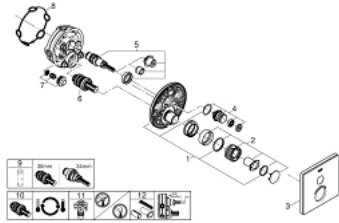

29 153 LS0 GROHTHERM SMARTCONTROL SAFETY MIXER FOR CONCEALED INSTALLATION WITH ONE VALVE

PRODUCT DESCRIPTION

- Colour: moon white/chrome
- trim set for GROHE Rapido SmartBox (35 600/35 604)
- GROHE FastFixation metal wall escutcheon, retroactively 6° adjustable
- GROHE LongLife finish
- GROHE SmartControl - control the shower with intuitive push/turn button
- exchangeable symbols
- GROHE TurboStat - compact cartridge with wax thermoelement
- GROHE ProGrip - with knurl structure
- GROHE SafeStop - safety button at 38°C
- GROHE SafeStop Plus - optional temperature limiter at 43°C or 46°C included
- built-in non-return valves and dirt strainers
- cover plate in moon white acrylic glass
- without roughing-in-set
- flow performance: outlet A (to external shut-off) = 34 l/min, outlet B/C = 29 l/min

29 153 LS0 GROHTHERM SMARTCONTROL SAFETY MIXER FOR CONCEALED INSTALLATION WITH ONE VALVE

SPARE PARTS

- 1: Mounting plate (Spare part-nr. 48362000)
 - 2: Temperature control handle (Spare part-nr. 49029000)
 - 2.1: Cover cap (Spare part-nr. 1015030000)
 - 2.2: handle adaptor (Spare part-nr. 1015059990)
 - 3: Escutcheon (Spare part-nr. 49038LS0)
 - 4: Push button (Spare part-nr. 48361000)
 - 4.1: pushbutton (Spare part-nr. 14077000)
 - 5: Cartridge (Spare part-nr. 48359000)
 - 5.1: Spindle (Spare part-nr. 49088000)
 - 6: Thermostatic compact cartridge 3/4" (Spare part-nr. 49028000)
 - 7: Non-return valve (Spare part-nr. 49085000)
 - 8: Seal (Spare part-nr. 48360000)
 - 9: Socket Spanner (Spare part-nr. 49059000)*
 - 10: GROHE TurboStat cartridge 3/4" (Spare part-nr. 49003000)*
 - 11: Service stops (Spare part-nr. 1405300M)*
 - 12: Universal extension set single-lever mixers, 25 mm (Spare part-nr. 14048000)*
- * Optional accessories