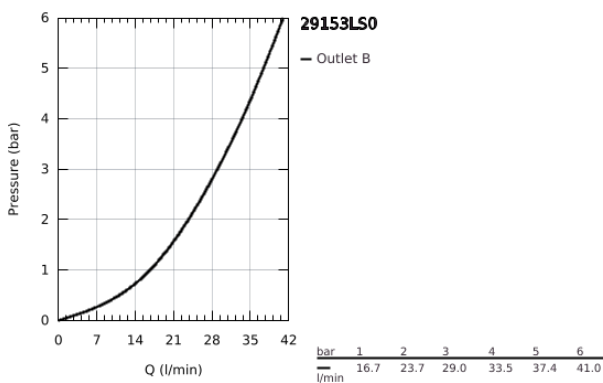

29 153 LS0 GROHTHERM SMARTCONTROL SAFETY MIXER FOR CONCEALED INSTALLATION WITH ONE VALVE

PRODUCT DESCRIPTION

- Colour: moon white/chrome
- trim set for GROHE Rapido SmartBox (35 600/35 604)
- GROHE FastFixation metal wall escutcheon, retroactively 6° adjustable
- GROHE LongLife finish
- GROHE SmartControl - control the shower with intuitive push/turn button
- exchangeable symbols
- GROHE TurboStat - compact cartridge with wax thermoelement
- GROHE ProGrip - with knurl structure
- GROHE SafeStop - safety button at 38°C
- GROHE SafeStop Plus - optional temperature limiter at 43°C or 46°C included
- built-in non-return valves and dirt strainers
- cover plate in moon white acrylic glass
- without roughing-in-set
- flow performance: outlet A (to external shut-off) = 34 l/min, outlet B/C = 29 l/min

29 153 LS0 GROHTHERM SMARTCONTROL SAFETY MIXER FOR CONCEALED INSTALLATION WITH ONE VALVE

SPARE PARTS

- 1: Mounting plate (Spare part-nr. 48362000)
 - 2: Temperature control handle (Spare part-nr. 49029000)
 - 2.1: Cover cap (Spare part-nr. 1015030000)
 - 2.2: handle adaptor (Spare part-nr. 1015059990)
 - 3: Escutcheon (Spare part-nr. 49038LS0)
 - 4: Push button (Spare part-nr. 48361000)
 - 4.1: pushbutton (Spare part-nr. 14077000)
 - 5: Cartridge (Spare part-nr. 48359000)
 - 5.1: Spindle (Spare part-nr. 49088000)
 - 6: Thermostatic compact cartridge 3/4" (Spare part-nr. 49028000)
 - 7: Non-return valve (Spare part-nr. 49085000)
 - 8: Seal (Spare part-nr. 48360000)
 - 9: Socket Spanner (Spare part-nr. 49059000)*
 - 10: GROHE TurboStat cartridge 3/4" (Spare part-nr. 49003000)*
 - 11: Service stops (Spare part-nr. 1405300M)*
 - 12: Universal extension set single-lever mixers, 25 mm (Spare part-nr. 14048000)*
- * Optional accessories