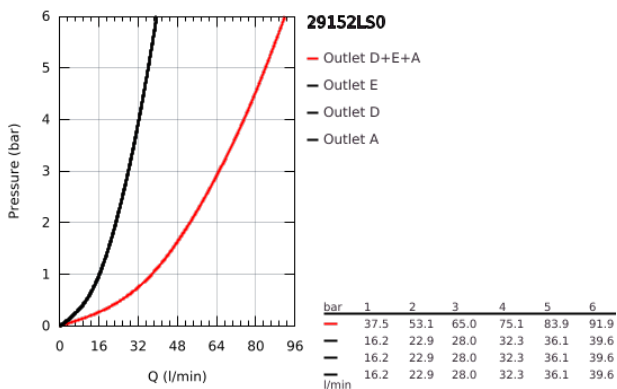

## 29 152 LS0 GROHTHERM SMARTCONTROL TRIPLE VOLUME CONTROL TRIM

### PRODUCT DESCRIPTION

- Colour: moon white/chrome
- trim set for use with GROHE Rapido SmartBox 35 600/35 604/35 601
- GROHE FastFixation metal wall escutcheon, retroactively 6° adjustable
- 10 mm thin profile escutcheon
- GROHE LongLife finish
- GROHE SmartControl - control the shower with intuitive push/turn button
- exchangeable symbols
- GROHE ProGrip - with knurl structure
- multiple outlets can be run simultaneously
- cover plate in moon white acrylic glass
- without roughing-in set 35 600/35 604 (please order separately)
- flow performance: outlet D = 28 l/min, outlet E = 28 l/min, outlet A = 28 l/min, outlet D+E+A = 65 l/min
- optional flow reducer for CALGreen compliance included