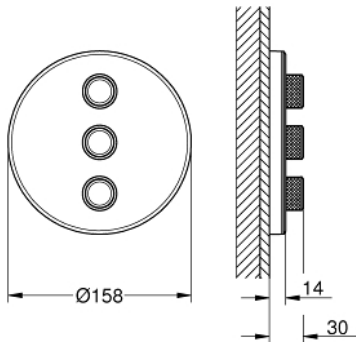

### PRODUCT DESCRIPTION

- Colour: moon white/chrome
- trim set for use with GROHE Rapido SmartBox 35 600/35 604/35 601
- GROHE FastFixation metal wall escutcheon, retroactively 6° adjustable
- 10 mm thin profile escutcheon
- GROHE LongLife finish
- GROHE SmartControl - control the shower with intuitive push/turn button
- exchangeable symbols
- GROHE ProGrip - with knurl structure
- multiple outlets can be run simultaneously
- cover plate in moon white acrylic glass
- without roughing-in set 35 600/35 604 (please order separately)
- flow performance: outlet D = 28 l/min, outlet E = 28 l/min, outlet A = 28 l/min, outlet D+E+A = 65 l/min
- optional flow reducer for CALGreen compliance included

### SPARE PARTS

- 1: Push button (Spare part-nr. 48361000)
- 1.1: pushbutton (Spare part-nr. 14077000)
- 2: Escutcheon (Spare part-nr. 48367LS0)
- 3: Mounting plate (Spare part-nr. 48365000)
- 4: Cartridge (Spare part-nr. 48359000)
- 4.1: Spindle (Spare part-nr. 49088000)
- 5: Seal (Spare part-nr. 48360000)
- 6: Universal extension set single-lever mixers, 25 mm (Spare part-nr. 14048000)