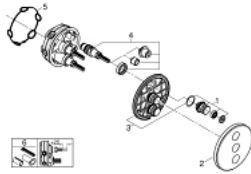

## 29 152 LS0 GROHTHERM SMARTCONTROL TRIPLE VOLUME CONTROL TRIM

### PRODUCT DESCRIPTION

- Colour: moon white/chrome
- trim set for use with GROHE Rapido SmartBox 35 600/35 604/35 601
- GROHE FastFixation metal wall escutcheon, retroactively 6° adjustable
- 10 mm thin profile escutcheon
- GROHE LongLife finish
- GROHE SmartControl - control the shower with intuitive push/turn button
- exchangeable symbols
- GROHE ProGrip - with knurl structure
- multiple outlets can be run simultaneously
- cover plate in moon white acrylic glass
- without roughing-in set 35 600/35 604 (please order separately)
- flow performance: outlet D = 28 l/min, outlet E = 28 l/min, outlet A = 28 l/min, outlet D+E+A = 65 l/min
- optional flow reducer for CALGreen compliance included

### SPARE PARTS

- 1: Push button (Spare part-nr. 48361000)
- 1.1: pushbutton (Spare part-nr. 14077000)
- 2: Escutcheon (Spare part-nr. 48367LS0)
- 3: Mounting plate (Spare part-nr. 48365000)
- 4: Cartridge (Spare part-nr. 48359000)
- 4.1: Spindle (Spare part-nr. 49088000)
- 5: Seal (Spare part-nr. 48360000)
- 6: Universal extension set single-lever mixers, 25 mm (Spare part-nr. 14048000)