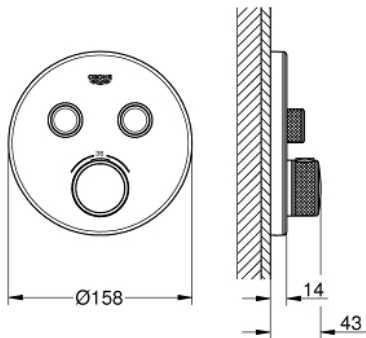

## 29 151 LS0 GROHTHERM SMARTCONTROL SAFETY MIXER FOR CONCEALED INSTALLATION WITH 2 VALVES

### PRODUCT DESCRIPTION

- Colour: moon white/chrome
- trim set for GROHE Rapido SmartBox (35 600/35 604)
- GROHE FastFixation metal wall escutcheon, retroactively 6° adjustable
- GROHE LongLife finish
- GROHE SmartControl - control the shower with intuitive push/turn button
- exchangeable symbols
- GROHE TurboStat - compact cartridge with wax thermoelement
- GROHE ProGrip - with knurl structure
- GROHE SafeStop - safety button at 38°C
- GROHE SafeStop Plus - optional temperature limiter at 43°C or 46°C included
- built-in non-return valves and dirt strainers
- multiple outlets can be run simultaneously
- cover plate in moon white acrylic glass
- without roughing-in set 35 600/35 604 (please order separately)
- flow performance: outlet B = 24 l/min, outlet C = 26 l/min, outlet B+C = 29 l/min

### SPARE PARTS

- 1: Mounting plate (Spare part-nr. 48363000)
- 2: Temperature control handle (Spare part-nr. 49029000)
- 2.1: Cover cap (Spare part-nr. 1015030000)
- 2.2: handle adaptor (Spare part-nr. 1015059990)
- 3: Escutcheon (Spare part-nr. 49033LS0)
- 4: Push button (Spare part-nr. 48361000)
- 4.1: pushbutton (Spare part-nr. 14077000)
- 5: Cartridge (Spare part-nr. 48359000)
- 5.1: Spindle (Spare part-nr. 49088000)
- 6: Thermostatic compact cartridge 3/4" (Spare part-nr. 49028000)
- 7: Non-return valves (Spare part-nr. 47979000)
- 8: Seal (Spare part-nr. 48360000)
- 9: Socket Spanner (Spare part-nr. 49059000)\*
- 10: Backflow protection combination (Spare part-nr. 14055000)\*
- 11: GROHE TurboStat cartridge 3/4" (Spare part-nr. 49003000)\*
- 12: Service stops (Spare part-nr. 1405300M)\*
- 13: Universal extension set single-lever mixers, 25 mm (Spare part-nr. 14048000)\*