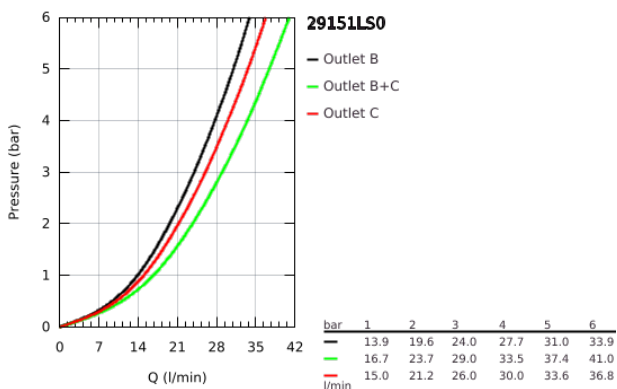

## 29 151 LS0 GROHTHERM SMARTCONTROL SAFETY MIXER FOR CONCEALED INSTALLATION WITH 2 VALVES

### PRODUCT DESCRIPTION

- Colour: moon white/chrome
- trim set for GROHE Rapido SmartBox (35 600/35 604)
- GROHE FastFixation metal wall escutcheon, retroactively 6° adjustable
- GROHE LongLife finish
- GROHE SmartControl - control the shower with intuitive push/turn button
- exchangeable symbols
- GROHE TurboStat - compact cartridge with wax thermoelement
- GROHE ProGrip - with knurl structure
- GROHE SafeStop - safety button at 38°C
- GROHE SafeStop Plus - optional temperature limiter at 43°C or 46°C included
- built-in non-return valves and dirt strainers
- multiple outlets can be run simultaneously
- cover plate in moon white acrylic glass
- without roughing-in set 35 600/35 604 (please order separately)
- flow performance: outlet B = 24 l/min, outlet C = 26 l/min, outlet B+C = 29 l/min