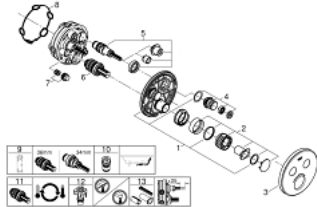

## 29 151 LS0 GROHTHERM SMARTCONTROL SAFETY MIXER FOR CONCEALED INSTALLATION WITH 2 VALVES

### PRODUCT DESCRIPTION

- Colour: moon white/chrome
- trim set for GROHE Rapido SmartBox (35 600/35 604)
- GROHE FastFixation metal wall escutcheon, retroactively 6° adjustable
- GROHE LongLife finish
- GROHE SmartControl - control the shower with intuitive push/turn button
- exchangeable symbols
- GROHE TurboStat - compact cartridge with wax thermoelement
- GROHE ProGrip - with knurl structure
- GROHE SafeStop - safety button at 38°C
- GROHE SafeStop Plus - optional temperature limiter at 43°C or 46°C included
- built-in non-return valves and dirt strainers
- multiple outlets can be run simultaneously
- cover plate in moon white acrylic glass
- without roughing-in set 35 600/35 604 (please order separately)
- flow performance: outlet B = 24 l/min, outlet C = 26 l/min, outlet B+C = 29 l/min

### SPARE PARTS

- 1: Mounting plate (Spare part-nr. 48363000)
- 2: Temperature control handle (Spare part-nr. 49029000)
- 2.1: Cover cap (Spare part-nr. 1015030000)
- 2.2: handle adaptor (Spare part-nr. 1015059990)
- 3: Escutcheon (Spare part-nr. 49033LS0)
- 4: Push button (Spare part-nr. 48361000)
- 4.1: pushbutton (Spare part-nr. 14077000)
- 5: Cartridge (Spare part-nr. 48359000)
- 5.1: Spindle (Spare part-nr. 49088000)
- 6: Thermostatic compact cartridge 3/4" (Spare part-nr. 49028000)
- 7: Non-return valves (Spare part-nr. 47979000)
- 8: Seal (Spare part-nr. 48360000)
- 9: Socket Spanner (Spare part-nr. 49059000)\*
- 10: Backflow protection combination (Spare part-nr. 14055000)\*
- 11: GROHE TurboStat cartridge 3/4" (Spare part-nr. 49003000)\*
- 12: Service stops (Spare part-nr. 1405300M)\*
- 13: Universal extension set single-lever mixers, 25 mm (Spare part-nr. 14048000)\*