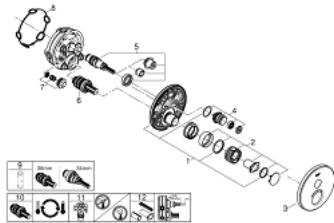

## 29 150 LS0 GROHTHERM SMARTCONTROL SAFETY MIXER FOR CONCEALED INSTALLATION WITH ONE VALVE

### PRODUCT DESCRIPTION

- Colour: moon white/chrome
- trim set for GROHE Rapido SmartBox (35 600/35 604)
- GROHE FastFixation metal wall escutcheon, retroactively 6° adjustable
- GROHE LongLife finish
- GROHE SmartControl - control the shower with intuitive push/turn button
- exchangeable symbols
- GROHE TurboStat - compact cartridge with wax thermostatic element
- GROHE ProGrip - with knurl structure
- GROHE SafeStop - safety button at 38°C
- GROHE SafeStop Plus - optional temperature limiter at 43°C or 46°C included
- built-in non-return valves and dirt strainers
- cover plate in moon white acrylic glass
- without roughing-in-set
- flow performance: outlet A (to external shut-off) = 34 l/min, outlet B/C = 29 l/min

### SPARE PARTS

- 1: Mounting plate (Spare part-nr. 48362000)
  - 2: Temperature control handle (Spare part-nr. 49029000)
  - 2.1: Cover cap (Spare part-nr. 1015030000)
  - 2.2: handle adaptor (Spare part-nr. 1015059990)
  - 3: Escutcheon (Spare part-nr. 49031LS0)
  - 4: Push button (Spare part-nr. 48361000)
  - 4.1: pushbutton (Spare part-nr. 14077000)
  - 5: Cartridge (Spare part-nr. 48359000)
  - 5.1: Spindle (Spare part-nr. 49088000)
  - 6: Thermostatic compact cartridge 3/4" (Spare part-nr. 49028000)
  - 7: Non-return valve (Spare part-nr. 49085000)
  - 8: Seal (Spare part-nr. 48360000)
  - 9: Socket Spanner (Spare part-nr. 49059000)\*
  - 10: GROHE TurboStat cartridge 3/4" (Spare part-nr. 49003000)\*
  - 11: Service stops (Spare part-nr. 1405300M)\*
  - 12: Universal extension set single-lever mixers, 25 mm (Spare part-nr. 14048000)\*
- \* Optional accessories