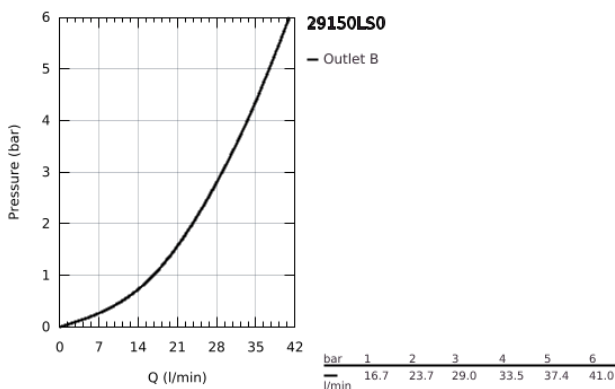

## 29 150 LS0 GROHTHERM SMARTCONTROL SAFETY MIXER FOR CONCEALED INSTALLATION WITH ONE VALVE

### PRODUCT DESCRIPTION

- Colour: moon white/chrome
- trim set for GROHE Rapido SmartBox (35 600/35 604)
- GROHE FastFixation metal wall escutcheon, retroactively 6° adjustable
- GROHE LongLife finish
- GROHE SmartControl - control the shower with intuitive push/turn button
- exchangeable symbols
- GROHE TurboStat - compact cartridge with wax thermostatic element
- GROHE ProGrip - with knurl structure
- GROHE SafeStop - safety button at 38°C
- GROHE SafeStop Plus - optional temperature limiter at 43°C or 46°C included
- built-in non-return valves and dirt strainers
- cover plate in moon white acrylic glass
- without roughing-in-set
- flow performance: outlet A (to external shut-off) = 34 l/min, outlet B/C = 29 l/min