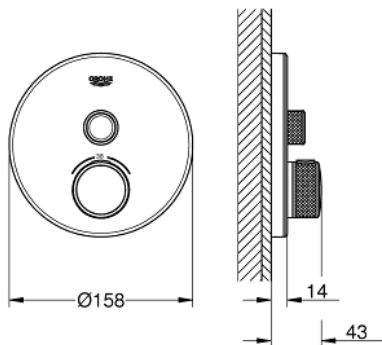

## 29 150 LS0 GROHTHERM SMARTCONTROL SAFETY MIXER FOR CONCEALED INSTALLATION WITH ONE VALVE

### PRODUCT DESCRIPTION

- Colour: moon white/chrome
- trim set for GROHE Rapido SmartBox (35 600/35 604)
- GROHE FastFixation metal wall escutcheon, retroactively 6° adjustable
- GROHE LongLife finish
- GROHE SmartControl - control the shower with intuitive push/turn button
- exchangeable symbols
- GROHE TurboStat - compact cartridge with wax thermostatic element
- GROHE ProGrip - with knurl structure
- GROHE SafeStop - safety button at 38°C
- GROHE SafeStop Plus - optional temperature limiter at 43°C or 46°C included
- built-in non-return valves and dirt strainers
- cover plate in moon white acrylic glass
- without roughing-in-set
- flow performance: outlet A (to external shut-off) = 34 l/min, outlet B/C = 29 l/min

### SPARE PARTS

- 1: Mounting plate (Spare part-nr. 48362000)
  - 2: Temperature control handle (Spare part-nr. 49029000)
  - 2.1: Cover cap (Spare part-nr. 1015030000)
  - 2.2: handle adaptor (Spare part-nr. 1015059990)
  - 3: Escutcheon (Spare part-nr. 49031LS0)
  - 4: Push button (Spare part-nr. 48361000)
  - 4.1: pushbutton (Spare part-nr. 14077000)
  - 5: Cartridge (Spare part-nr. 48359000)
  - 5.1: Spindle (Spare part-nr. 49088000)
  - 6: Thermostatic compact cartridge 3/4" (Spare part-nr. 49028000)
  - 7: Non-return valve (Spare part-nr. 49085000)
  - 8: Seal (Spare part-nr. 48360000)
  - 9: Socket Spanner (Spare part-nr. 49059000)\*
  - 10: GROHE TurboStat cartridge 3/4" (Spare part-nr. 49003000)\*
  - 11: Service stops (Spare part-nr. 1405300M)\*
  - 12: Universal extension set single-lever mixers, 25 mm (Spare part-nr. 14048000)\*
- \* Optional accessories