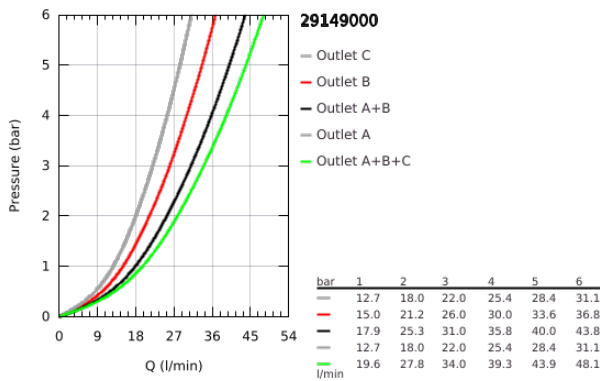

29 149 000 SMARTCONTROL CONCEALED MIXER WITH 3 VALVES

PRODUCT DESCRIPTION

- Colour: chrome
- trim set for GROHE Rapido SmartBox (35 600/35 604)
- GROHE FastFixation metal wall escutcheon, retroactively 6° adjustable
- GROHE LongLife finish
- GROHE SmartControl - control the shower with intuitive push/turn button
- exchangeable symbols
- cartridge for temperature mixing
- multiple outlets can be run simultaneously
- without roughing-in set 35 600/35 604 (please order separately)
- flow performance: outlet A = 22 l/min, outlet B = 26 l/min, outlet C = 22 l/min outlet A + B = 31 l/min, outlet A + B + C = 34 l/min

29 149 000 SMARTCONTROL CONCEALED MIXER WITH 3 VALVES

SPARE PARTS

- 1: Mounting plate (Spare part-nr. 48362000)
 - 2: Handle (Spare part-nr. 46990000)
 - 3: Escutcheon (Spare part-nr. 46996000)
 - 4: Push button (Spare part-nr. 48361000)
 - 4.1: pushbutton (Spare part-nr. 14077000)
 - 5: Cartridge (Spare part-nr. 48359000)
 - 5.1: Spindle (Spare part-nr. 49088000)
 - 6: Cartridge (Spare part-nr. 46989000)
 - 7: Non-return valves (Spare part-nr. 47979000)
 - 8: Seal (Spare part-nr. 48360000)
 - 9: Socket Spanner (Spare part-nr. 49059000)*
 - 10: Service stops (Spare part-nr. 1405300M)*
 - 11: Universal extension set single-lever mixers, 25 mm (Spare part-nr. 14048000)*
- * Optional accessories