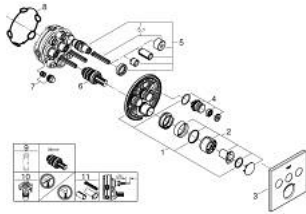

29 149 000 SMARTCONTROL CONCEALED MIXER WITH 3 VALVES

PRODUCT DESCRIPTION

- Colour: chrome
- trim set for GROHE Rapido SmartBox (35 600/35 604)
- GROHE FastFixation metal wall escutcheon, retroactively 6° adjustable
- GROHE LongLife finish
- GROHE SmartControl - control the shower with intuitive push/turn button
- exchangeable symbols
- cartridge for temperature mixing
- multiple outlets can be run simultaneously
- without roughing-in set 35 600/35 604 (please order separately)
- flow performance: outlet A = 22 l/min, outlet B = 26 l/min, outlet C = 22 l/min outlet A + B = 31 l/min, outlet A + B + C = 34 l/min

29 149 000 SMARTCONTROL CONCEALED MIXER WITH 3 VALVES

SPARE PARTS

- 1: Mounting plate (Spare part-nr. 48362000)
 - 2: Handle (Spare part-nr. 46990000)
 - 3: Escutcheon (Spare part-nr. 46996000)
 - 4: Push button (Spare part-nr. 48361000)
 - 4.1: pushbutton (Spare part-nr. 14077000)
 - 5: Cartridge (Spare part-nr. 48359000)
 - 5.1: Spindle (Spare part-nr. 49088000)
 - 6: Cartridge (Spare part-nr. 46989000)
 - 7: Non-return valves (Spare part-nr. 47979000)
 - 8: Seal (Spare part-nr. 48360000)
 - 9: Socket Spanner (Spare part-nr. 49059000)*
 - 10: Service stops (Spare part-nr. 1405300M)*
 - 11: Universal extension set single-lever mixers, 25 mm (Spare part-nr. 14048000)*
- * Optional accessories