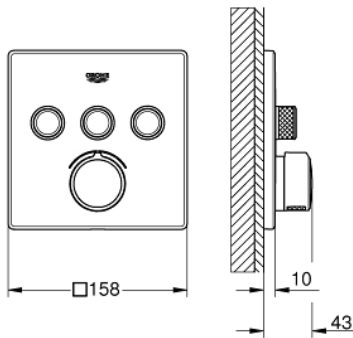

29 149 000 SMARTCONTROL CONCEALED MIXER WITH 3 VALVES

PRODUCT DESCRIPTION

- Colour: chrome
- trim set for GROHE Rapido SmartBox (35 600/35 604)
- GROHE FastFixation metal wall escutcheon, retroactively 6° adjustable
- GROHE LongLife finish
- GROHE SmartControl - control the shower with intuitive push/turn button
- exchangeable symbols
- cartridge for temperature mixing
- multiple outlets can be run simultaneously
- without roughing-in set 35 600/35 604 (please order separately)
- flow performance: outlet A = 22 l/min, outlet B = 26 l/min, outlet C = 22 l/min outlet A + B = 31 l/min, outlet A + B + C = 34 l/min

29 149 000 SMARTCONTROL CONCEALED MIXER WITH 3 VALVES

SPARE PARTS

- 1: Mounting plate (Spare part-nr. 48362000)
 - 2: Handle (Spare part-nr. 46990000)
 - 3: Escutcheon (Spare part-nr. 46996000)
 - 4: Push button (Spare part-nr. 48361000)
 - 4.1: pushbutton (Spare part-nr. 14077000)
 - 5: Cartridge (Spare part-nr. 48359000)
 - 5.1: Spindle (Spare part-nr. 49088000)
 - 6: Cartridge (Spare part-nr. 46989000)
 - 7: Non-return valves (Spare part-nr. 47979000)
 - 8: Seal (Spare part-nr. 48360000)
 - 9: Socket Spanner (Spare part-nr. 49059000)*
 - 10: Service stops (Spare part-nr. 1405300M)*
 - 11: Universal extension set single-lever mixers, 25 mm (Spare part-nr. 14048000)*
- * Optional accessories