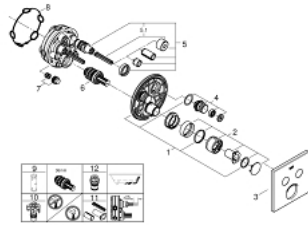

29 148 000 SMARTCONTROL CONCEALED MIXER WITH 2 VALVES

PRODUCT DESCRIPTION

- Colour: chrome
- trim set for GROHE Rapido SmartBox (35 600/35 604)
- GROHE FastFixation metal wall escutcheon, retroactively 6° adjustable
- GROHE LongLife finish
- GROHE SmartControl - control the shower with intuitive push/turn button
- exchangeable symbols
- cartridge for temperature mixing
- multiple outlets can be run simultaneously
- without roughing-in set 35 600/35 604 (please order separately)
- flow performance: outlet B = 23 l/min, outlet C = 25 l/min outlet B + C = 27 l/min

29 148 000 SMARTCONTROL CONCEALED MIXER WITH 2 VALVES

SPARE PARTS

- 1: Mounting plate (Spare part-nr. 48363000)
 - 2: Handle (Spare part-nr. 46990000)
 - 3: Escutcheon (Spare part-nr. 46995000)
 - 4: Push button (Spare part-nr. 48361000)
 - 4.1: pushbutton (Spare part-nr. 14077000)
 - 5: Cartridge (Spare part-nr. 48359000)
 - 5.1: Spindle (Spare part-nr. 49088000)
 - 6: Cartridge (Spare part-nr. 46989000)
 - 7: Non-return valves (Spare part-nr. 47979000)
 - 8: Seal (Spare part-nr. 48360000)
 - 9: Socket Spanner (Spare part-nr. 49059000)*
 - 10: Service stops (Spare part-nr. 1405300M)*
 - 11: Universal extension set single-lever mixers, 25 mm (Spare part-nr. 14048000)*
 - 12: Backflow protection combination (Spare part-nr. 14055000)*
- * Optional accessories