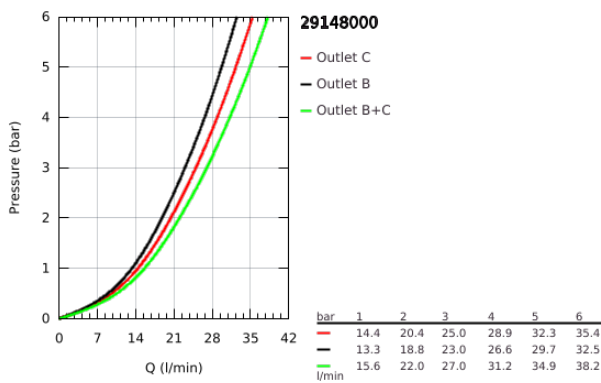

29 148 000 SMARTCONTROL CONCEALED MIXER WITH 2 VALVES

PRODUCT DESCRIPTION

- Colour: chrome
- trim set for GROHE Rapido SmartBox (35 600/35 604)
- GROHE FastFixation metal wall escutcheon, retroactively 6° adjustable
- GROHE LongLife finish
- GROHE SmartControl - control the shower with intuitive push/turn button
- exchangeable symbols
- cartridge for temperature mixing
- multiple outlets can be run simultaneously
- without roughing-in set 35 600/35 604 (please order separately)
- flow performance: outlet B = 23 l/min, outlet C = 25 l/min outlet B + C = 27 l/min

29 148 000 SMARTCONTROL CONCEALED MIXER WITH 2 VALVES

SPARE PARTS

- 1: Mounting plate (Spare part-nr. 48363000)
 - 2: Handle (Spare part-nr. 46990000)
 - 3: Escutcheon (Spare part-nr. 46995000)
 - 4: Push button (Spare part-nr. 48361000)
 - 4.1: pushbutton (Spare part-nr. 14077000)
 - 5: Cartridge (Spare part-nr. 48359000)
 - 5.1: Spindle (Spare part-nr. 49088000)
 - 6: Cartridge (Spare part-nr. 46989000)
 - 7: Non-return valves (Spare part-nr. 47979000)
 - 8: Seal (Spare part-nr. 48360000)
 - 9: Socket Spanner (Spare part-nr. 49059000)*
 - 10: Service stops (Spare part-nr. 1405300M)*
 - 11: Universal extension set single-lever mixers, 25 mm (Spare part-nr. 14048000)*
 - 12: Backflow protection combination (Spare part-nr. 14055000)*
- * Optional accessories