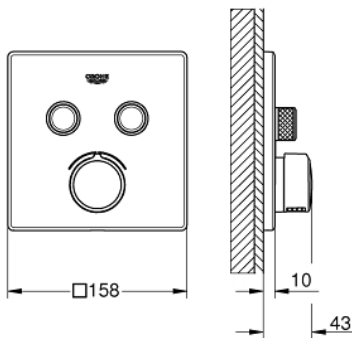

29 148 000 SMARTCONTROL CONCEALED MIXER WITH 2 VALVES

PRODUCT DESCRIPTION

- Colour: chrome
- trim set for GROHE Rapido SmartBox (35 600/35 604)
- GROHE FastFixation metal wall escutcheon, retroactively 6° adjustable
- GROHE LongLife finish
- GROHE SmartControl - control the shower with intuitive push/turn button
- exchangeable symbols
- cartridge for temperature mixing
- multiple outlets can be run simultaneously
- without roughing-in set 35 600/35 604 (please order separately)
- flow performance: outlet B = 23 l/min, outlet C = 25 l/min outlet B + C = 27 l/min

29 148 000 SMARTCONTROL CONCEALED MIXER WITH 2 VALVES

SPARE PARTS

- 1: Mounting plate (Spare part-nr. 48363000)
 - 2: Handle (Spare part-nr. 46990000)
 - 3: Escutcheon (Spare part-nr. 46995000)
 - 4: Push button (Spare part-nr. 48361000)
 - 4.1: pushbutton (Spare part-nr. 14077000)
 - 5: Cartridge (Spare part-nr. 48359000)
 - 5.1: Spindle (Spare part-nr. 49088000)
 - 6: Cartridge (Spare part-nr. 46989000)
 - 7: Non-return valves (Spare part-nr. 47979000)
 - 8: Seal (Spare part-nr. 48360000)
 - 9: Socket Spanner (Spare part-nr. 49059000)*
 - 10: Service stops (Spare part-nr. 1405300M)*
 - 11: Universal extension set single-lever mixers, 25 mm (Spare part-nr. 14048000)*
 - 12: Backflow protection combination (Spare part-nr. 14055000)*
- * Optional accessories