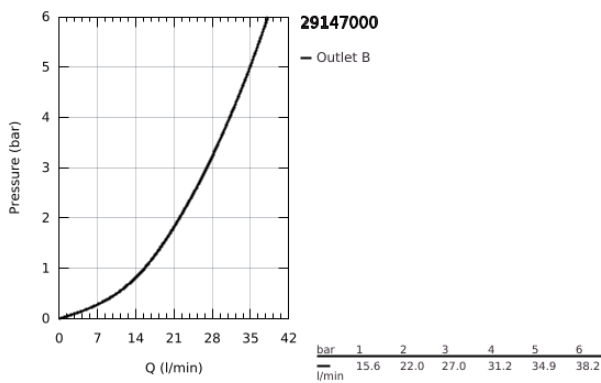

29 147 000 SMARTCONTROL CONCEALED MIXER WITH ONE VALVE

PRODUCT DESCRIPTION

- Colour: chrome
- trim set for GROHE Rapido SmartBox (35 600/35 604)
- GROHE FastFixation metal wall escutcheon, retroactively 6° adjustable
- GROHE LongLife finish
- GROHE SmartControl - control the shower with intuitive push/turn button
- exchangeable symbols
- cartridge for temperature mixing
- without roughing-in set 35 600/35 604 (please order separately)
- flow performance: outlet B = 27 l/min, outlet C = 27 l/min

29 147 000 SMARTCONTROL CONCEALED MIXER WITH ONE VALVE

SPARE PARTS

- 1: Mounting plate (Spare part-nr. 48362000)
 - 2: Handle (Spare part-nr. 46990000)
 - 3: Escutcheon (Spare part-nr. 46994000)
 - 4: Push button (Spare part-nr. 48361000)
 - 4.1: pushbutton (Spare part-nr. 14077000)
 - 5: Cartridge (Spare part-nr. 48359000)
 - 5.1: Spindle (Spare part-nr. 49088000)
 - 6: Cartridge (Spare part-nr. 46989000)
 - 7: Non-return valve (Spare part-nr. 49085000)
 - 8: Seal (Spare part-nr. 48360000)
 - 9: Socket Spanner (Spare part-nr. 49059000)*
 - 10: Service stops (Spare part-nr. 1405300M)*
 - 11: Universal extension set single-lever mixers, 25 mm (Spare part-nr. 14048000)*
- * Optional accessories