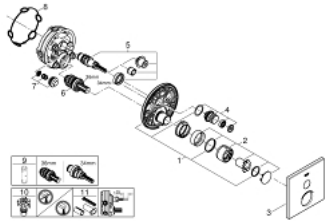

29 147 000 SMARTCONTROL CONCEALED MIXER WITH ONE VALVE

PRODUCT DESCRIPTION

- Colour: chrome
- trim set for GROHE Rapido SmartBox (35 600/35 604)
- GROHE FastFixation metal wall escutcheon, retroactively 6° adjustable
- GROHE LongLife finish
- GROHE SmartControl - control the shower with intuitive push/turn button
- exchangeable symbols
- cartridge for temperature mixing
- without roughing-in set 35 600/35 604 (please order separately)
- flow performance: outlet B = 27 l/min, outlet C = 27 l/min

29 147 000 SMARTCONTROL CONCEALED MIXER WITH ONE VALVE

SPARE PARTS

- 1: Mounting plate (Spare part-nr. 48362000)
 - 2: Handle (Spare part-nr. 46990000)
 - 3: Escutcheon (Spare part-nr. 46994000)
 - 4: Push button (Spare part-nr. 48361000)
 - 4.1: pushbutton (Spare part-nr. 14077000)
 - 5: Cartridge (Spare part-nr. 48359000)
 - 5.1: Spindle (Spare part-nr. 49088000)
 - 6: Cartridge (Spare part-nr. 46989000)
 - 7: Non-return valve (Spare part-nr. 49085000)
 - 8: Seal (Spare part-nr. 48360000)
 - 9: Socket Spanner (Spare part-nr. 49059000)*
 - 10: Service stops (Spare part-nr. 1405300M)*
 - 11: Universal extension set single-lever mixers, 25 mm (Spare part-nr. 14048000)*
- * Optional accessories