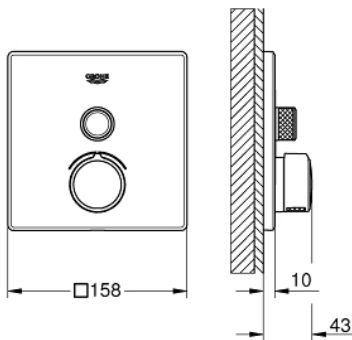

29 147 000 SMARTCONTROL CONCEALED MIXER WITH ONE VALVE

PRODUCT DESCRIPTION

- Colour: chrome
- trim set for GROHE Rapido SmartBox (35 600/35 604)
- GROHE FastFixation metal wall escutcheon, retroactively 6° adjustable
- GROHE LongLife finish
- GROHE SmartControl - control the shower with intuitive push/turn button
- exchangeable symbols
- cartridge for temperature mixing
- without roughing-in set 35 600/35 604 (please order separately)
- flow performance: outlet B = 27 l/min, outlet C = 27 l/min

29 147 000 SMARTCONTROL CONCEALED MIXER WITH ONE VALVE

SPARE PARTS

- 1: Mounting plate (Spare part-nr. 48362000)
 - 2: Handle (Spare part-nr. 46990000)
 - 3: Escutcheon (Spare part-nr. 46994000)
 - 4: Push button (Spare part-nr. 48361000)
 - 4.1: pushbutton (Spare part-nr. 14077000)
 - 5: Cartridge (Spare part-nr. 48359000)
 - 5.1: Spindle (Spare part-nr. 49088000)
 - 6: Cartridge (Spare part-nr. 46989000)
 - 7: Non-return valve (Spare part-nr. 49085000)
 - 8: Seal (Spare part-nr. 48360000)
 - 9: Socket Spanner (Spare part-nr. 49059000)*
 - 10: Service stops (Spare part-nr. 1405300M)*
 - 11: Universal extension set single-lever mixers, 25 mm (Spare part-nr. 14048000)*
- * Optional accessories