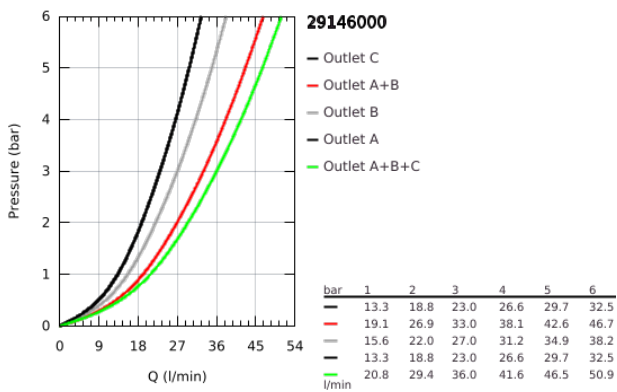

29 146 000 SMARTCONTROL CONCEALED MIXER WITH 3 VALVES

PRODUCT DESCRIPTION

- Colour: chrome
- trim set for GROHE Rapido SmartBox (35 600/35 604)
- GROHE FastFixation metal wall escutcheon, retroactively 6° adjustable
- GROHE LongLife finish
- GROHE SmartControl - control the shower with intuitive push/turn button
- exchangeable symbols
- cartridge for temperature mixing
- multiple outlets can be run simultaneously
- without roughing-in set 35 600/35 604 (please order separately)
- flow performance: outlet A = 22 l/min, outlet B = 26 l/min, outlet C = 22 l/min outlet A + B = 31 l/min, outlet A + B + C = 34 l/min

29 146 000 SMARTCONTROL CONCEALED MIXER WITH 3 VALVES

SPARE PARTS

- 1: Mounting plate (Spare part-nr. 48362000)
 - 2: Handle (Spare part-nr. 46990000)
 - 3: Escutcheon (Spare part-nr. 46993000)
 - 4: Push button (Spare part-nr. 48361000)
 - 4.1: pushbutton (Spare part-nr. 14077000)
 - 5: Cartridge (Spare part-nr. 48359000)
 - 5.1: Spindle (Spare part-nr. 49088000)
 - 6: Cartridge (Spare part-nr. 46989000)
 - 7: Non-return valves (Spare part-nr. 47979000)
 - 8: Seal (Spare part-nr. 48360000)
 - 9: Service stops (Spare part-nr. 1405300M)*
 - 10: Universal extension set single-lever mixers, 25 mm (Spare part-nr. 14048000)*
 - 11: Socket Spanner (Spare part-nr. 49059000)*
- * Optional accessories