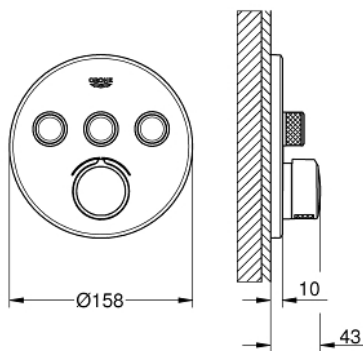

29 146 000 SMARTCONTROL CONCEALED MIXER WITH 3 VALVES

PRODUCT DESCRIPTION

- Colour: chrome
- trim set for GROHE Rapido SmartBox (35 600/35 604)
- GROHE FastFixation metal wall escutcheon, retroactively 6° adjustable
- GROHE LongLife finish
- GROHE SmartControl - control the shower with intuitive push/turn button
- exchangeable symbols
- cartridge for temperature mixing
- multiple outlets can be run simultaneously
- without roughing-in set 35 600/35 604 (please order separately)
- flow performance: outlet A = 22 l/min, outlet B = 26 l/min, outlet C = 22 l/min outlet A + B = 31 l/min, outlet A + B + C = 34 l/min

29 146 000 SMARTCONTROL CONCEALED MIXER WITH 3 VALVES

SPARE PARTS

- 1: Mounting plate (Spare part-nr. 48362000)
 - 2: Handle (Spare part-nr. 46990000)
 - 3: Escutcheon (Spare part-nr. 46993000)
 - 4: Push button (Spare part-nr. 48361000)
 - 4.1: pushbutton (Spare part-nr. 14077000)
 - 5: Cartridge (Spare part-nr. 48359000)
 - 5.1: Spindle (Spare part-nr. 49088000)
 - 6: Cartridge (Spare part-nr. 46989000)
 - 7: Non-return valves (Spare part-nr. 47979000)
 - 8: Seal (Spare part-nr. 48360000)
 - 9: Service stops (Spare part-nr. 1405300M)*
 - 10: Universal extension set single-lever mixers, 25 mm (Spare part-nr. 14048000)*
 - 11: Socket Spanner (Spare part-nr. 49059000)*
- * Optional accessories