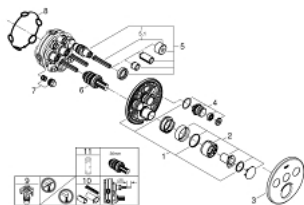

29 146 000 SMARTCONTROL CONCEALED MIXER WITH 3 VALVES

PRODUCT DESCRIPTION

- Colour: chrome
- trim set for GROHE Rapido SmartBox (35 600/35 604)
- GROHE FastFixation metal wall escutcheon, retroactively 6° adjustable
- GROHE LongLife finish
- GROHE SmartControl - control the shower with intuitive push/turn button
- exchangeable symbols
- cartridge for temperature mixing
- multiple outlets can be run simultaneously
- without roughing-in set 35 600/35 604 (please order separately)
- flow performance: outlet A = 22 l/min, outlet B = 26 l/min, outlet C = 22 l/min outlet A + B = 31 l/min, outlet A + B + C = 34 l/min

29 146 000 SMARTCONTROL CONCEALED MIXER WITH 3 VALVES

SPARE PARTS

- 1: Mounting plate (Spare part-nr. 48362000)
 - 2: Handle (Spare part-nr. 46990000)
 - 3: Escutcheon (Spare part-nr. 46993000)
 - 4: Push button (Spare part-nr. 48361000)
 - 4.1: pushbutton (Spare part-nr. 14077000)
 - 5: Cartridge (Spare part-nr. 48359000)
 - 5.1: Spindle (Spare part-nr. 49088000)
 - 6: Cartridge (Spare part-nr. 46989000)
 - 7: Non-return valves (Spare part-nr. 47979000)
 - 8: Seal (Spare part-nr. 48360000)
 - 9: Service stops (Spare part-nr. 1405300M)*
 - 10: Universal extension set single-lever mixers, 25 mm (Spare part-nr. 14048000)*
 - 11: Socket Spanner (Spare part-nr. 49059000)*
- * Optional accessories