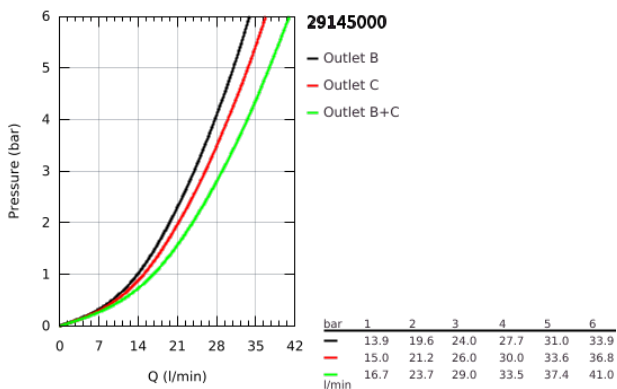

29 145 000 SMARTCONTROL CONCEALED MIXER WITH 2 VALVES

PRODUCT DESCRIPTION

- Colour: chrome
- trim set for GROHE Rapido SmartBox (35 600/35 604)
- GROHE FastFixation metal wall escutcheon, retroactively 6° adjustable
- GROHE LongLife finish
- GROHE SmartControl - control the shower with intuitive push/turn button
- exchangeable symbols
- cartridge for temperature mixing
- multiple outlets can be run simultaneously
- without roughing-in set 35 600/35 604 (please order separately)
- flow performance: outlet B = 23 l/min, outlet C = 25 l/min outlet B + C = 27 l/min

29 145 000 SMARTCONTROL CONCEALED MIXER WITH 2 VALVES

SPARE PARTS

- 1: Mounting plate (Spare part-nr. 48363000)
 - 2: Handle (Spare part-nr. 46990000)
 - 3: Escutcheon (Spare part-nr. 46992000)
 - 4: Push button (Spare part-nr. 48361000)
 - 4.1: pushbutton (Spare part-nr. 14077000)
 - 5: Cartridge (Spare part-nr. 48359000)
 - 5.1: Spindle (Spare part-nr. 49088000)
 - 6: Cartridge (Spare part-nr. 46989000)
 - 7: Non-return valves (Spare part-nr. 47979000)
 - 8: Seal (Spare part-nr. 48360000)
 - 9: Socket Spanner (Spare part-nr. 49059000)*
 - 10: Service stops (Spare part-nr. 1405300M)*
 - 11: Universal extension set single-lever mixers, 25 mm (Spare part-nr. 14048000)*
 - 12: Backflow protection combination (Spare part-nr. 14055000)*
- * Optional accessories