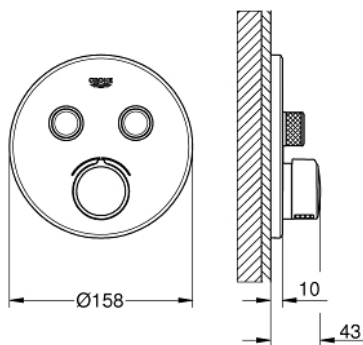

29 145 000 SMARTCONTROL CONCEALED MIXER WITH 2 VALVES

PRODUCT DESCRIPTION

- Colour: chrome
- trim set for GROHE Rapido SmartBox (35 600/35 604)
- GROHE FastFixation metal wall escutcheon, retroactively 6° adjustable
- GROHE LongLife finish
- GROHE SmartControl - control the shower with intuitive push/turn button
- exchangeable symbols
- cartridge for temperature mixing
- multiple outlets can be run simultaneously
- without roughing-in set 35 600/35 604 (please order separately)
- flow performance: outlet B = 23 l/min, outlet C = 25 l/min outlet B + C = 27 l/min

29 145 000 SMARTCONTROL CONCEALED MIXER WITH 2 VALVES

SPARE PARTS

- 1: Mounting plate (Spare part-nr. 48363000)
 - 2: Handle (Spare part-nr. 46990000)
 - 3: Escutcheon (Spare part-nr. 46992000)
 - 4: Push button (Spare part-nr. 48361000)
 - 4.1: pushbutton (Spare part-nr. 14077000)
 - 5: Cartridge (Spare part-nr. 48359000)
 - 5.1: Spindle (Spare part-nr. 49088000)
 - 6: Cartridge (Spare part-nr. 46989000)
 - 7: Non-return valves (Spare part-nr. 47979000)
 - 8: Seal (Spare part-nr. 48360000)
 - 9: Socket Spanner (Spare part-nr. 49059000)*
 - 10: Service stops (Spare part-nr. 1405300M)*
 - 11: Universal extension set single-lever mixers, 25 mm (Spare part-nr. 14048000)*
 - 12: Backflow protection combination (Spare part-nr. 14055000)*
- * Optional accessories