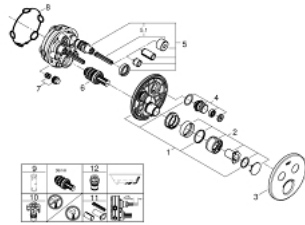

29 145 000 SMARTCONTROL CONCEALED MIXER WITH 2 VALVES

PRODUCT DESCRIPTION

- Colour: chrome
- trim set for GROHE Rapido SmartBox (35 600/35 604)
- GROHE FastFixation metal wall escutcheon, retroactively 6° adjustable
- GROHE LongLife finish
- GROHE SmartControl - control the shower with intuitive push/turn button
- exchangeable symbols
- cartridge for temperature mixing
- multiple outlets can be run simultaneously
- without roughing-in set 35 600/35 604 (please order separately)
- flow performance: outlet B = 23 l/min, outlet C = 25 l/min outlet B + C = 27 l/min

29 145 000 SMARTCONTROL CONCEALED MIXER WITH 2 VALVES

SPARE PARTS

- 1: Mounting plate (Spare part-nr. 48363000)
 - 2: Handle (Spare part-nr. 46990000)
 - 3: Escutcheon (Spare part-nr. 46992000)
 - 4: Push button (Spare part-nr. 48361000)
 - 4.1: pushbutton (Spare part-nr. 14077000)
 - 5: Cartridge (Spare part-nr. 48359000)
 - 5.1: Spindle (Spare part-nr. 49088000)
 - 6: Cartridge (Spare part-nr. 46989000)
 - 7: Non-return valves (Spare part-nr. 47979000)
 - 8: Seal (Spare part-nr. 48360000)
 - 9: Socket Spanner (Spare part-nr. 49059000)*
 - 10: Service stops (Spare part-nr. 1405300M)*
 - 11: Universal extension set single-lever mixers, 25 mm (Spare part-nr. 14048000)*
 - 12: Backflow protection combination (Spare part-nr. 14055000)*
- * Optional accessories