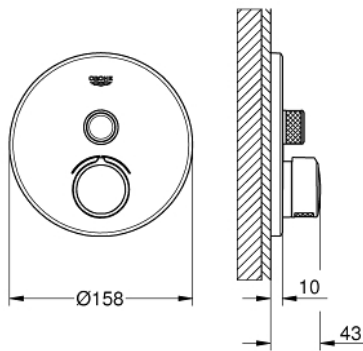

### PRODUCT DESCRIPTION

- Colour: chrome
- trim set for GROHE Rapido SmartBox (35 600/35 604)
- GROHE FastFixation metal wall escutcheon, retroactively 6° adjustable
- GROHE LongLife finish
- GROHE SmartControl - control the shower with intuitive push/turn button
- exchangeable symbols
- cartridge for temperature mixing
- without roughing-in set 35 600/35 604 (please order separately)
- flow performance: outlet B = 27 l/min, outlet C = 27 l/min

### SPARE PARTS

- 1: Mounting plate (Spare part-nr. 48362000)
  - 2: Handle (Spare part-nr. 46990000)
  - 3: Escutcheon (Spare part-nr. 46991000)
  - 4: Push button (Spare part-nr. 48361000)
  - 4.1: pushbutton (Spare part-nr. 14077000)
  - 5: Cartridge (Spare part-nr. 48359000)
  - 5.1: Spindle (Spare part-nr. 49088000)
  - 6: Cartridge (Spare part-nr. 46989000)
  - 7: Non-return valve (Spare part-nr. 49085000)
  - 8: Seal (Spare part-nr. 48360000)
  - 9: Cartridge (Spare part-nr. 48359000)\*
  - 10: Service stops (Spare part-nr. 1405300M)\*
  - 11: Universal extension set single-lever mixers, 25 mm (Spare part-nr. 14048000)\*
- \* Optional accessories