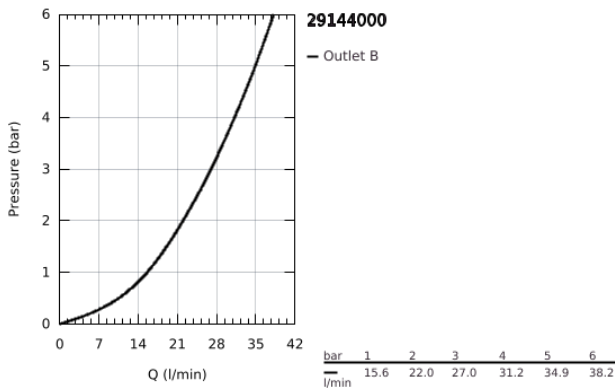

## 29 144 000 SMARTCONTROL CONCEALED MIXER WITH ONE VALVE

### PRODUCT DESCRIPTION

- Colour: chrome
- trim set for GROHE Rapido SmartBox (35 600/35 604)
- GROHE FastFixation metal wall escutcheon, retroactively 6° adjustable
- GROHE LongLife finish
- GROHE SmartControl - control the shower with intuitive push/turn button
- exchangeable symbols
- cartridge for temperature mixing
- without roughing-in set 35 600/35 604 (please order separately)
- flow performance: outlet B = 27 l/min, outlet C = 27 l/min