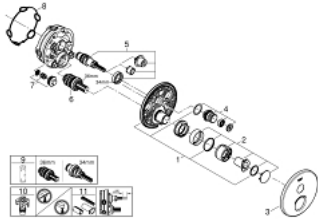

### PRODUCT DESCRIPTION

- Colour: chrome
- trim set for GROHE Rapido SmartBox (35 600/35 604)
- GROHE FastFixation metal wall escutcheon, retroactively 6° adjustable
- GROHE LongLife finish
- GROHE SmartControl - control the shower with intuitive push/turn button
- exchangeable symbols
- cartridge for temperature mixing
- without roughing-in set 35 600/35 604 (please order separately)
- flow performance: outlet B = 27 l/min, outlet C = 27 l/min

### SPARE PARTS

- 1: Mounting plate (Spare part-nr. 48362000)
  - 2: Handle (Spare part-nr. 46990000)
  - 3: Escutcheon (Spare part-nr. 46991000)
  - 4: Push button (Spare part-nr. 48361000)
  - 4.1: pushbutton (Spare part-nr. 14077000)
  - 5: Cartridge (Spare part-nr. 48359000)
  - 5.1: Spindle (Spare part-nr. 49088000)
  - 6: Cartridge (Spare part-nr. 46989000)
  - 7: Non-return valve (Spare part-nr. 49085000)
  - 8: Seal (Spare part-nr. 48360000)
  - 9: Cartridge (Spare part-nr. 48359000)\*
  - 10: Service stops (Spare part-nr. 1405300M)\*
  - 11: Universal extension set single-lever mixers, 25 mm (Spare part-nr. 14048000)\*
- \* Optional accessories