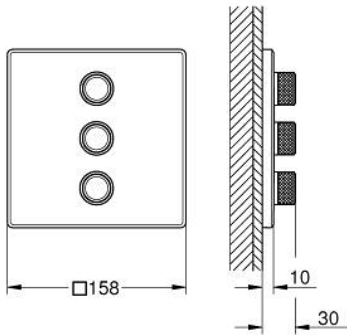

## 29 127 MG0 GROHTHERM SMARTCONTROL TRIPLE VOLUME CONTROL TRIM

### PRODUCT DESCRIPTION

- Colour: satin graphite
- trim set for GROHE Rapido SmartBox (35 600/35 604)
- GROHE FastFixation metal wall escutcheon, retroactively 6° adjustable
- GROHE LongLife finish
- GROHE SmartControl - control the shower with intuitive push/turn button
- exchangeable symbols
- GROHE TurboStat - compact cartridge with wax thermoelement
- GROHE SafeStop - safety button at 38°C
- GROHE SafeStop Plus - optional temperature limiter at 43°C or 46°C included
- built-in non-return valves and dirt strainers
- multiple outlets can be run simultaneously
- without roughing-in set 35 600/35 604 (please order separately)
- flow performance: outlet A = 23 l/min, outlet B = 27 l/min, outlet C = 23 l/min outlet A + B = 33 l/min outlet A + B + C = 36 l/min

### SPARE PARTS

- 1: Push button (Spare part-nr. 48361MG0)
- 2: escutcheon (Spare part-nr. 48368MG0)
- 3: Mounting plate (Spare part-nr. 48365000)
- 4: Cartridge (Spare part-nr. 48359000)
- 4.1: Spindle (Spare part-nr. 49088000)
- 5: Seal (Spare part-nr. 48360000)
- 6: Universal extension set single-lever mixers, 25 mm (Spare part-nr. 14048000)\*