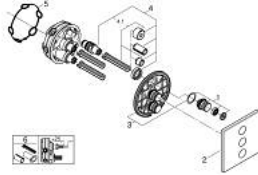

## 29 127 MG0 GROHTHERM SMARTCONTROL TRIPLE VOLUME CONTROL TRIM

### PRODUCT DESCRIPTION

- Colour: satin graphite
- trim set for GROHE Rapido SmartBox (35 600/35 604)
- GROHE FastFixation metal wall escutcheon, retroactively 6° adjustable
- GROHE LongLife finish
- GROHE SmartControl - control the shower with intuitive push/turn button
- exchangeable symbols
- GROHE TurboStat - compact cartridge with wax thermoelement
- GROHE SafeStop - safety button at 38°C
- GROHE SafeStop Plus - optional temperature limiter at 43°C or 46°C included
- built-in non-return valves and dirt strainers
- multiple outlets can be run simultaneously
- without roughing-in set 35 600/35 604 (please order separately)
- flow performance: outlet A = 23 l/min, outlet B = 27 l/min, outlet C = 23 l/min outlet A + B = 33 l/min outlet A + B + C = 36 l/min

### SPARE PARTS

- 1: Push button (Spare part-nr. 48361MG0)
- 2: escutcheon (Spare part-nr. 48368MG0)
- 3: Mounting plate (Spare part-nr. 48365000)
- 4: Cartridge (Spare part-nr. 48359000)
- 4.1: Spindle (Spare part-nr. 49088000)
- 5: Seal (Spare part-nr. 48360000)
- 6: Universal extension set single-lever mixers, 25 mm (Spare part-nr. 14048000)\*