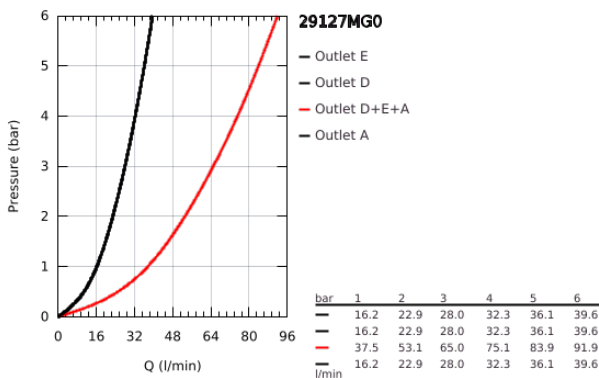

## 29 127 MG0 GROHTHERM SMARTCONTROL TRIPLE VOLUME CONTROL TRIM

### PRODUCT DESCRIPTION

- Colour: satin graphite
- trim set for GROHE Rapido SmartBox (35 600/35 604)
- GROHE FastFixation metal wall escutcheon, retroactively 6° adjustable
- GROHE LongLife finish
- GROHE SmartControl - control the shower with intuitive push/turn button
- exchangeable symbols
- GROHE TurboStat - compact cartridge with wax thermoelement
- GROHE SafeStop - safety button at 38°C
- GROHE SafeStop Plus - optional temperature limiter at 43°C or 46°C included
- built-in non-return valves and dirt strainers
- multiple outlets can be run simultaneously
- without roughing-in set 35 600/35 604 (please order separately)
- flow performance: outlet A = 23 l/min, outlet B = 27 l/min, outlet C = 23 l/min outlet A + B = 33 l/min outlet A + B + C = 36 l/min