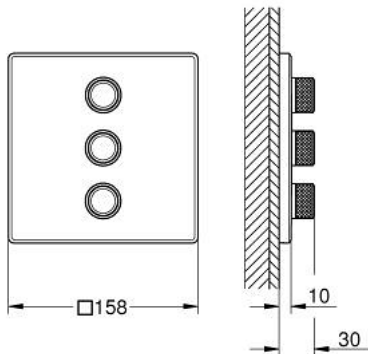

29 127 DC0 GROHTHERM SMARTCONTROL TRIPLE VOLUME CONTROL TRIM

PRODUCT DESCRIPTION

- Colour: supersteel
- trim set for use with GROHE Rapido SmartBox 35 600/35 604/35 601
- GROHE FastFixation metal wall escutcheon, retroactively 6° adjustable
- 10 mm thin profile escutcheon
- GROHE LongLife finish
- GROHE SmartControl - control the shower with intuitive push/turn button
- exchangeable symbols
- multiple outlets can be run simultaneously
- without roughing-in set 35 600/35 604 (please order separately)
- flow performance: outlet D = 28 l/min, outlet E = 28 l/min, outlet A = 28 l/min, outlet D+E+A = 65 l/min
- optional flow reducer for CALGreen compliance included

29 127 DC0 GROHTHERM SMARTCONTROL TRIPLE VOLUME CONTROL TRIM

SPARE PARTS

1: Push button (Spare part-nr. 48361DC0)

1.1: pushbutton (Spare part-nr. 14077000)

2: Escutcheon (Spare part-nr. 48368DC0)

3: Mounting plate (Spare part-nr. 48365000)

4: Cartridge (Spare part-nr. 48359000)

4.1: Spindle (Spare part-nr. 49088000)

5: Seal (Spare part-nr. 48360000)

6: Universal extension set single-lever mixers, 25 mm (Spare part-nr. 14048000

)*

* Optional accessories