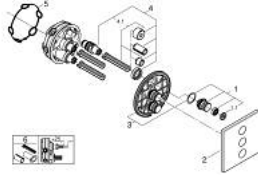

29 127 DC0 GROHTHERM SMARTCONTROL TRIPLE VOLUME CONTROL TRIM

PRODUCT DESCRIPTION

- Colour: supersteel
- trim set for use with GROHE Rapido SmartBox 35 600/35 604/35 601
- GROHE FastFixation metal wall escutcheon, retroactively 6° adjustable
- 10 mm thin profile escutcheon
- GROHE LongLife finish
- GROHE SmartControl - control the shower with intuitive push/turn button
- exchangeable symbols
- multiple outlets can be run simultaneously
- without roughing-in set 35 600/35 604 (please order separately)
- flow performance: outlet D = 28 l/min, outlet E = 28 l/min, outlet A = 28 l/min, outlet D+E+A = 65 l/min
- optional flow reducer for CALGreen compliance included

29 127 DC0 GROHTHERM SMARTCONTROL TRIPLE VOLUME CONTROL TRIM

SPARE PARTS

1: Push button (Spare part-nr. 48361DC0)

1.1: pushbutton (Spare part-nr. 14077000)

2: Escutcheon (Spare part-nr. 48368DC0)

3: Mounting plate (Spare part-nr. 48365000)

4: Cartridge (Spare part-nr. 48359000)

4.1: Spindle (Spare part-nr. 49088000)

5: Seal (Spare part-nr. 48360000)

6: Universal extension set single-lever mixers, 25 mm (Spare part-nr. 14048000

)*

* Optional accessories