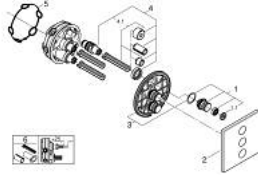

29 127 AL0 GROHTHERM SMARTCONTROL TRIPLE VOLUME CONTROL TRIM

PRODUCT DESCRIPTION

- Colour: brushed hard graphite
- trim set for use with GROHE Rapido SmartBox 35 600/35 604/35 601
- GROHE FastFixation metal wall escutcheon, retroactively 6° adjustable
- 10 mm thin profile escutcheon
- GROHE LongLife finish
- GROHE SmartControl - control the shower with intuitive push/turn button
- exchangeable symbols
- multiple outlets can be run simultaneously
- without roughing-in set 35 600/35 604 (please order separately)
- flow performance: outlet D = 28 l/min, outlet E = 28 l/min, outlet A = 28 l/min, outlet D+E+A = 65 l/min
- optional flow reducer for CALGreen compliance included

29 127 AL0 GROHTHERM SMARTCONTROL TRIPLE VOLUME CONTROL TRIM

SPARE PARTS

- 1: Push button (Spare part-nr. 48361AL0)
- 1.1: pushbutton (Spare part-nr. 14077000)
- 2: Escutcheon (Spare part-nr. 48368AL0)
- 3: Mounting plate (Spare part-nr. 48365000)
- 4: Cartridge (Spare part-nr. 48359000)
- 4.1: Spindle (Spare part-nr. 49088000)
- 5: Seal (Spare part-nr. 48360000)
- 6: Universal extension set single-lever mixers, 25 mm (Spare part-nr. 14048000)