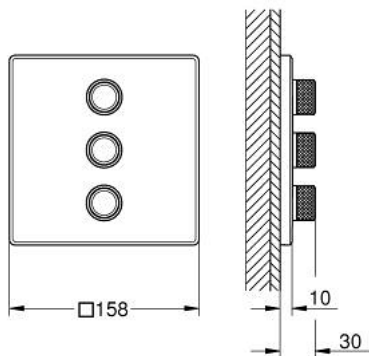

29 127 AL0 GROHTHERM SMARTCONTROL TRIPLE VOLUME CONTROL TRIM

PRODUCT DESCRIPTION

- Colour: brushed hard graphite
- trim set for use with GROHE Rapido SmartBox 35 600/35 604/35 601
- GROHE FastFixation metal wall escutcheon, retroactively 6° adjustable
- 10 mm thin profile escutcheon
- GROHE LongLife finish
- GROHE SmartControl - control the shower with intuitive push/turn button
- exchangeable symbols
- multiple outlets can be run simultaneously
- without roughing-in set 35 600/35 604 (please order separately)
- flow performance: outlet D = 28 l/min, outlet E = 28 l/min, outlet A = 28 l/min, outlet D+E+A = 65 l/min
- optional flow reducer for CALGreen compliance included

29 127 AL0 GROHTHERM SMARTCONTROL TRIPLE VOLUME CONTROL TRIM

SPARE PARTS

- 1: Push button (Spare part-nr. 48361AL0)
- 1.1: pushbutton (Spare part-nr. 14077000)
- 2: Escutcheon (Spare part-nr. 48368AL0)
- 3: Mounting plate (Spare part-nr. 48365000)
- 4: Cartridge (Spare part-nr. 48359000)
- 4.1: Spindle (Spare part-nr. 49088000)
- 5: Seal (Spare part-nr. 48360000)
- 6: Universal extension set single-lever mixers, 25 mm (Spare part-nr. 14048000)