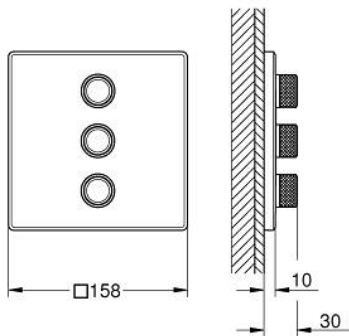

29 127 000 GROHTHERM SMARTCONTROL TRIPLE VOLUME CONTROL TRIM

PRODUCT DESCRIPTION

- Colour: chrome
- trim set for use with GROHE Rapido SmartBox 35 600/35 604/35 601
- GROHE FastFixation metal wall escutcheon, retroactively 6° adjustable
- 10 mm thin profile escutcheon
- GROHE LongLife finish
- GROHE SmartControl - control the shower with intuitive push/turn button
- exchangeable symbols
- GROHE ProGrip - with knurl structure
- multiple outlets can be run simultaneously
- without roughing-in set 35 600/35 604 (please order separately)
- flow performance: outlet D = 28 l/min, outlet E = 28 l/min, outlet A = 28 l/min, outlet D+E+A = 65 l/min
- optional flow reducer for CALGreen compliance included

29 127 000 GROHTHERM SMARTCONTROL TRIPLE VOLUME CONTROL TRIM

SPARE PARTS

- 1: Push button (Spare part-nr. 48361000)
 - 1.1: pushbutton (Spare part-nr. 14077000)
 - 2: Escutcheon (Spare part-nr. 48368000)
 - 3: Mounting plate (Spare part-nr. 48365000)
 - 4: Cartridge (Spare part-nr. 48359000)
 - 4.1: Spindle (Spare part-nr. 49088000)
 - 5: Seal (Spare part-nr. 48360000)
 - 6: Universal extension set single-lever mixers, 25 mm (Spare part-nr. 14048000)
-)*
- * Optional accessories