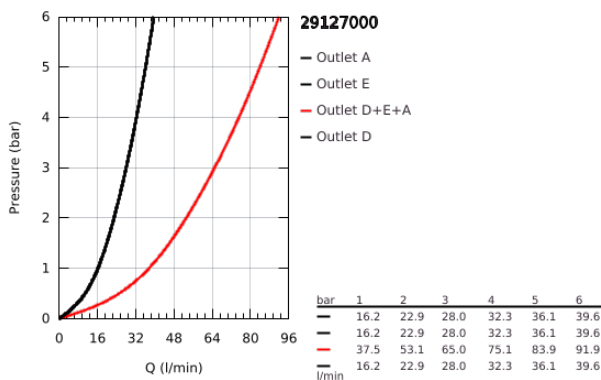

29 127 000 GROHTHERM SMARTCONTROL TRIPLE VOLUME CONTROL TRIM

PRODUCT DESCRIPTION

- Colour: chrome
- trim set for use with GROHE Rapido SmartBox 35 600/35 604/35 601
- GROHE FastFixation metal wall escutcheon, retroactively 6° adjustable
- 10 mm thin profile escutcheon
- GROHE LongLife finish
- GROHE SmartControl - control the shower with intuitive push/turn button
- exchangeable symbols
- GROHE ProGrip - with knurl structure
- multiple outlets can be run simultaneously
- without roughing-in set 35 600/35 604 (please order separately)
- flow performance: outlet D = 28 l/min, outlet E = 28 l/min, outlet A = 28 l/min, outlet D+E+A = 65 l/min
- optional flow reducer for CALGreen compliance included

29 127 000 GROHTHERM SMARTCONTROL TRIPLE VOLUME CONTROL TRIM

SPARE PARTS

- 1: Push button (Spare part-nr. 48361000)
 - 1.1: pushbutton (Spare part-nr. 14077000)
 - 2: Escutcheon (Spare part-nr. 48368000)
 - 3: Mounting plate (Spare part-nr. 48365000)
 - 4: Cartridge (Spare part-nr. 48359000)
 - 4.1: Spindle (Spare part-nr. 49088000)
 - 5: Seal (Spare part-nr. 48360000)
 - 6: Universal extension set single-lever mixers, 25 mm (Spare part-nr. 14048000)
-)*
- * Optional accessories