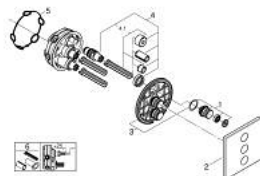

29 127 000 GROHTHERM SMARTCONTROL TRIPLE VOLUME CONTROL TRIM

PRODUCT DESCRIPTION

- Colour: chrome
- trim set for use with GROHE Rapido SmartBox 35 600/35 604/35 601
- GROHE FastFixation metal wall escutcheon, retroactively 6° adjustable
- 10 mm thin profile escutcheon
- GROHE LongLife finish
- GROHE SmartControl - control the shower with intuitive push/turn button
- exchangeable symbols
- GROHE ProGrip - with knurl structure
- multiple outlets can be run simultaneously
- without roughing-in set 35 600/35 604 (please order separately)
- flow performance: outlet D = 28 l/min, outlet E = 28 l/min, outlet A = 28 l/min, outlet D+E+A = 65 l/min
- optional flow reducer for CALGreen compliance included

29 127 000 GROHTHERM SMARTCONTROL TRIPLE VOLUME CONTROL TRIM

SPARE PARTS

- 1: Push button (Spare part-nr. 48361000)
 - 1.1: pushbutton (Spare part-nr. 14077000)
 - 2: Escutcheon (Spare part-nr. 48368000)
 - 3: Mounting plate (Spare part-nr. 48365000)
 - 4: Cartridge (Spare part-nr. 48359000)
 - 4.1: Spindle (Spare part-nr. 49088000)
 - 5: Seal (Spare part-nr. 48360000)
 - 6: Universal extension set single-lever mixers, 25 mm (Spare part-nr. 14048000)
-)*
- * Optional accessories