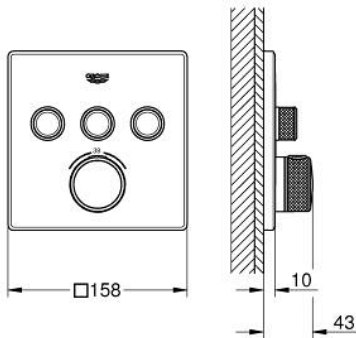

29 126 MS0 GROHTHERM SMARTCONTROL SAFETY MIXER FOR CONCEALED INSTALLATION WITH 3 VALVES

PRODUCT DESCRIPTION

- Colour: satin steel
- trim set for GROHE Rapido SmartBox (35 600/35 604)
- GROHE FastFixation metal wall escutcheon, retroactively 6° adjustable
- GROHE LongLife finish
- GROHE SmartControl - control the shower with intuitive push/turn button
- exchangeable symbols
- GROHE TurboStat - compact cartridge with wax thermoelement
- GROHE SafeStop - safety button at 38°C
- GROHE SafeStop Plus - optional temperature limiter at 43°C or 46°C included
- built-in non-return valves and dirt strainers
- multiple outlets can be run simultaneously
- without roughing-in set 35 600/35 604 (please order separately)
- flow performance: outlet A = 23 l/min, outlet B = 27 l/min, outlet C = 23 l/min outlet A + B = 33 l/min outlet A + B + C = 36 l/min