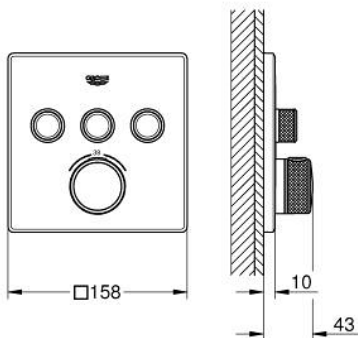

## 29 126 MG0 GROHTHERM SMARTCONTROL SAFETY MIXER FOR CONCEALED INSTALLATION WITH 3 VALVES

### PRODUCT DESCRIPTION

- Colour: satin graphite
- trim set for GROHE Rapido SmartBox (35 600/35 604)
- GROHE FastFixation metal wall escutcheon, retroactively 6° adjustable
- GROHE LongLife finish
- GROHE SmartControl - control the shower with intuitive push/turn button
- exchangeable symbols
- GROHE TurboStat - compact cartridge with wax thermoelement
- GROHE SafeStop - safety button at 38°C
- GROHE SafeStop Plus - optional temperature limiter at 43°C or 46°C included
- built-in non-return valves and dirt strainers
- multiple outlets can be run simultaneously
- without roughing-in set 35 600/35 604 (please order separately)
- flow performance: outlet A = 23 l/min, outlet B = 27 l/min, outlet C = 23 l/min outlet A + B = 33 l/min outlet A + B + C = 36 l/min