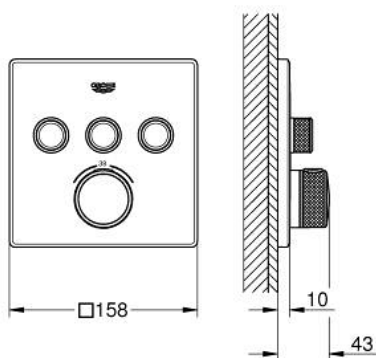

## 29 126 GL0 GROHTHERM SMARTCONTROL SAFETY MIXER FOR CONCEALED INSTALLATION WITH 3 VALVES

### PRODUCT DESCRIPTION

- Colour: cool sunrise
- trim set for GROHE Rapido SmartBox (35 600/35 604)
- GROHE FastFixation metal wall escutcheon, retroactively 6° adjustable
- GROHE LongLife finish
- GROHE SmartControl - control the shower with intuitive push/turn button
- exchangeable symbols
- GROHE TurboStat - compact cartridge with wax thermoelement
- GROHE SafeStop - safety button at 38°C
- GROHE SafeStop Plus - optional temperature limiter at 43°C or 46°C included
- built-in non-return valves and dirt strainers
- multiple outlets can be run simultaneously
- without roughing-in set 35 600/35 604 (please order separately)
- flow performance: outlet A = 23 l/min, outlet B = 27 l/min, outlet C = 23 l/min outlet A + B = 33 l/min outlet A + B + C = 36 l/min