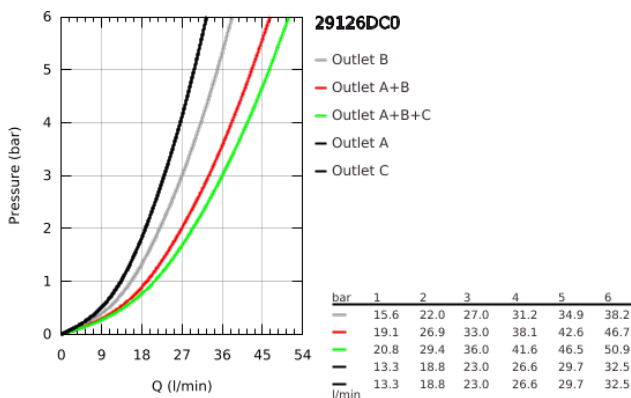

29 126 DC0 GROHTHERM SMARTCONTROL SAFETY MIXER FOR CONCEALED INSTALLATION WITH 3 VALVES

PRODUCT DESCRIPTION

- Colour: supersteel
- trim set for GROHE Rapido SmartBox (35 600/35 604)
- GROHE FastFixation metal wall escutcheon, retroactively 6° adjustable
- GROHE LongLife finish
- GROHE SmartControl - control the shower with intuitive push/turn button
- exchangeable symbols
- GROHE TurboStat - compact cartridge with wax thermoelement
- GROHE SafeStop - safety button at 38°C
- GROHE SafeStop Plus - optional temperature limiter at 43°C or 46°C included
- built-in non-return valves and dirt strainers
- multiple outlets can be run simultaneously
- without roughing-in set 35 600/35 604 (please order separately)
- flow performance: outlet A = 23 l/min, outlet B = 27 l/min, outlet C = 23 l/min outlet A + B = 33 l/min outlet A + B + C = 36 l/min

29 126 DC0 GROHTHERM SMARTCONTROL SAFETY MIXER FOR CONCEALED INSTALLATION WITH 3 VALVES

SPARE PARTS

- 1: Mounting plate (Spare part-nr. 48362000)
- 2: Temperature control handle (Spare part-nr. 49029DC0)
- 3: Escutcheon (Spare part-nr. 49042DC0)
- 4: Push button (Spare part-nr. 48361DC0)
- 4.1: pushbutton (Spare part-nr. 14077000)
- 5: Cartridge (Spare part-nr. 48359000)
- 5.1: Spindle (Spare part-nr. 49088000)
- 6: Thermostatic compact cartridge 3/4" (Spare part-nr. 49028000)
- 7: Non-return valves (Spare part-nr. 47979000)
- 8: Seal (Spare part-nr. 48360000)
- 9: Socket Spanner (Spare part-nr. 49059000)*
- 10: GROHE TurboStat cartridge 3/4" (Spare part-nr. 49003000)*
- 11: Service stops (Spare part-nr. 1405300M)*
- 12: Universal extension set single-lever mixers, 25 mm (Spare part-nr. 14048000)*