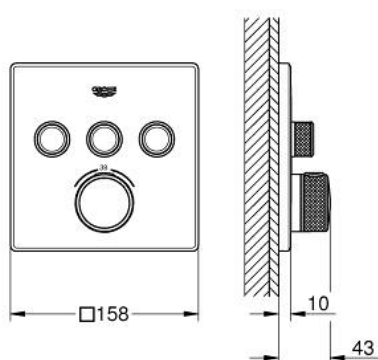

29 126 DA0 GROHTHERM SMARTCONTROL SAFETY MIXER FOR CONCEALED INSTALLATION WITH 3 VALVES

PRODUCT DESCRIPTION

- Colour: warm sunset
- trim set for GROHE Rapido SmartBox (35 600/35 604)
- GROHE FastFixation metal wall escutcheon, retroactively 6° adjustable
- GROHE LongLife finish
- GROHE SmartControl - control the shower with intuitive push/turn button
- exchangeable symbols
- GROHE TurboStat - compact cartridge with wax thermoelement
- GROHE SafeStop - safety button at 38°C
- GROHE SafeStop Plus - optional temperature limiter at 43°C or 46°C included
- built-in non-return valves and dirt strainers
- multiple outlets can be run simultaneously
- without roughing-in set 35 600/35 604 (please order separately)
- flow performance: outlet A = 23 l/min, outlet B = 27 l/min, outlet C = 23 l/min outlet A + B = 33 l/min outlet A + B + C = 36 l/min