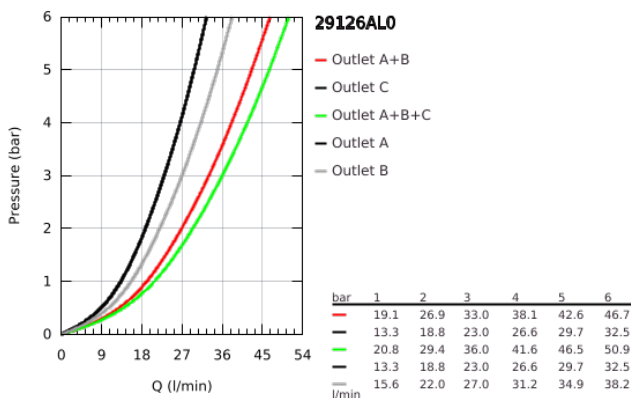

## 29 126 AL0 GROHTHERM SMARTCONTROL SAFETY MIXER FOR CONCEALED INSTALLATION WITH 3 VALVES

### PRODUCT DESCRIPTION

- Colour: brushed hard graphite
- trim set for GROHE Rapido SmartBox (35 600/35 604)
- GROHE FastFixation metal wall escutcheon, retroactively 6° adjustable
- GROHE LongLife finish
- GROHE SmartControl - control the shower with intuitive push/turn button
- exchangeable symbols
- GROHE TurboStat - compact cartridge with wax thermostatic element
- GROHE SafeStop - safety button at 38°C
- GROHE SafeStop Plus - optional temperature limiter at 43°C or 46°C included
- built-in non-return valves and dirt strainers
- multiple outlets can be run simultaneously
- without roughing-in set 35 600/35 604 (please order separately)
- flow performance: outlet A = 23 l/min, outlet B = 27 l/min, outlet C = 23 l/min outlet A + B = 33 l/min outlet A + B + C = 36 l/min