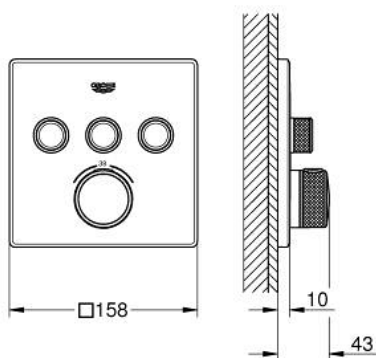

## 29 126 AL0 GROHTHERM SMARTCONTROL SAFETY MIXER FOR CONCEALED INSTALLATION WITH 3 VALVES

### PRODUCT DESCRIPTION

- Colour: brushed hard graphite
- trim set for GROHE Rapido SmartBox (35 600/35 604)
- GROHE FastFixation metal wall escutcheon, retroactively 6° adjustable
- GROHE LongLife finish
- GROHE SmartControl - control the shower with intuitive push/turn button
- exchangeable symbols
- GROHE TurboStat - compact cartridge with wax thermostatic element
- GROHE SafeStop - safety button at 38°C
- GROHE SafeStop Plus - optional temperature limiter at 43°C or 46°C included
- built-in non-return valves and dirt strainers
- multiple outlets can be run simultaneously
- without roughing-in set 35 600/35 604 (please order separately)
- flow performance: outlet A = 23 l/min, outlet B = 27 l/min, outlet C = 23 l/min outlet A + B = 33 l/min outlet A + B + C = 36 l/min

### SPARE PARTS

- 1: Mounting plate (Spare part-nr. 48362000)
- 2: Temperature control handle (Spare part-nr. 49029AL0)
- 3: Escutcheon (Spare part-nr. 49042AL0)
- 4: Push button (Spare part-nr. 48361AL0)
- 4.1: pushbutton (Spare part-nr. 14077000)
- 5: Cartridge (Spare part-nr. 48359000)
- 5.1: Spindle (Spare part-nr. 49088000)
- 6: Thermostatic compact cartridge 3/4" (Spare part-nr. 49028000)
- 7: Non-return valves (Spare part-nr. 47979000)
- 8: Seal (Spare part-nr. 48360000)
- 9: Socket Spanner (Spare part-nr. 49059000)\*
- 10: GROHE TurboStat cartridge 3/4" (Spare part-nr. 49003000)\*
- 11: Service stops (Spare part-nr. 1405300M)\*
- 12: Universal extension set single-lever mixers, 25 mm (Spare part-nr. 14048000)\*