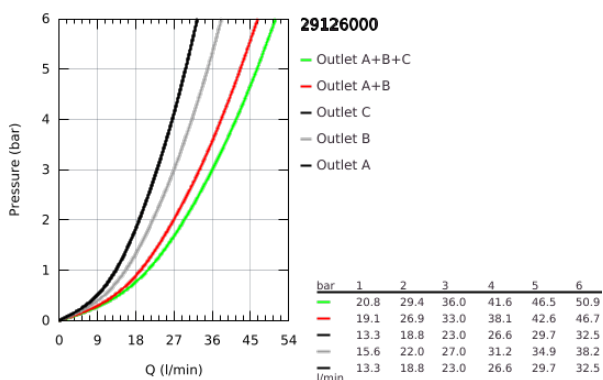

29 126 000 GROHTHERM SMARTCONTROL SAFETY MIXER FOR CONCEALED INSTALLATION WITH 3 VALVES

PRODUCT DESCRIPTION

- Colour: chrome
- trim set for GROHE Rapido SmartBox (35 600/35 604)
- GROHE FastFixation metal wall escutcheon, retroactively 6° adjustable
- GROHE LongLife finish
- GROHE SmartControl - control the shower with intuitive push/turn button
- exchangeable symbols
- GROHE TurboStat - compact cartridge with wax thermoelement
- GROHE ProGrip - with knurl structure
- GROHE SafeStop - safety button at 38°C
- GROHE SafeStop Plus - optional temperature limiter at 43°C or 46°C included
- built-in non-return valves and dirt strainers
- multiple outlets can be run simultaneously
- without roughing-in set 35 600/35 604 (please order separately)
- flow performance: outlet A = 23 l/min, outlet B = 27 l/min, outlet C = 23 l/min outlet A + B = 33 l/min outlet A + B + C = 36 l/min

29 126 000 GROHTHERM SMARTCONTROL SAFETY MIXER FOR CONCEALED INSTALLATION WITH 3 VALVES

SPARE PARTS

- 1: Mounting plate (Spare part-nr. 48362000)
 - 2: Temperature control handle (Spare part-nr. 49029000)
 - 2.1: Cover cap (Spare part-nr. 1015030000)
 - 2.2: handle adaptor (Spare part-nr. 1015059990)
 - 3: Escutcheon (Spare part-nr. 49042000)
 - 4: Push button (Spare part-nr. 48361000)
 - 4.1: pushbutton (Spare part-nr. 14077000)
 - 5: Cartridge (Spare part-nr. 48359000)
 - 5.1: Spindle (Spare part-nr. 49088000)
 - 6: Thermostatic compact cartridge 3/4" (Spare part-nr. 49028000)
 - 7: Non-return valves (Spare part-nr. 47979000)
 - 8: Seal (Spare part-nr. 48360000)
 - 9: Socket Spanner (Spare part-nr. 49059000)*
 - 10: GROHE TurboStat cartridge 3/4" (Spare part-nr. 49003000)*
 - 11: Service stops (Spare part-nr. 1405300M)*
 - 12: Universal extension set single-lever mixers, 25 mm (Spare part-nr. 14048000)*
- * Optional accessories