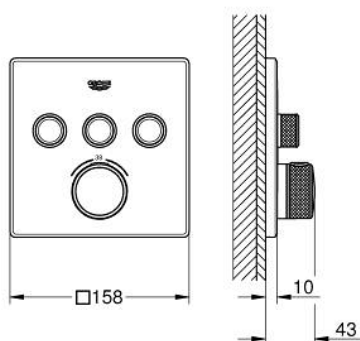

29 126 000 GROHTHERM SMARTCONTROL SAFETY MIXER FOR CONCEALED INSTALLATION WITH 3 VALVES

PRODUCT DESCRIPTION

- Colour: chrome
- trim set for GROHE Rapido SmartBox (35 600/35 604)
- GROHE FastFixation metal wall escutcheon, retroactively 6° adjustable
- GROHE LongLife finish
- GROHE SmartControl - control the shower with intuitive push/turn button
- exchangeable symbols
- GROHE TurboStat - compact cartridge with wax thermoelement
- GROHE ProGrip - with knurl structure
- GROHE SafeStop - safety button at 38°C
- GROHE SafeStop Plus - optional temperature limiter at 43°C or 46°C included
- built-in non-return valves and dirt strainers
- multiple outlets can be run simultaneously
- without roughing-in set 35 600/35 604 (please order separately)
- flow performance: outlet A = 23 l/min, outlet B = 27 l/min, outlet C = 23 l/min outlet A + B = 33 l/min outlet A + B + C = 36 l/min

29 126 000 GROHTHERM SMARTCONTROL SAFETY MIXER FOR CONCEALED INSTALLATION WITH 3 VALVES

SPARE PARTS

- 1: Mounting plate (Spare part-nr. 48362000)
 - 2: Temperature control handle (Spare part-nr. 49029000)
 - 2.1: Cover cap (Spare part-nr. 1015030000)
 - 2.2: handle adaptor (Spare part-nr. 1015059990)
 - 3: Escutcheon (Spare part-nr. 49042000)
 - 4: Push button (Spare part-nr. 48361000)
 - 4.1: pushbutton (Spare part-nr. 14077000)
 - 5: Cartridge (Spare part-nr. 48359000)
 - 5.1: Spindle (Spare part-nr. 49088000)
 - 6: Thermostatic compact cartridge 3/4" (Spare part-nr. 49028000)
 - 7: Non-return valves (Spare part-nr. 47979000)
 - 8: Seal (Spare part-nr. 48360000)
 - 9: Socket Spanner (Spare part-nr. 49059000)*
 - 10: GROHE TurboStat cartridge 3/4" (Spare part-nr. 49003000)*
 - 11: Service stops (Spare part-nr. 1405300M)*
 - 12: Universal extension set single-lever mixers, 25 mm (Spare part-nr. 14048000)*
- * Optional accessories