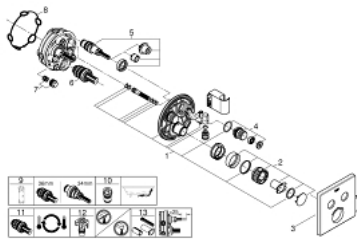

29 125 000 GROHTHERM SMARTCONTROL SAFETY MIXER FOR CONCEALED INSTALLATION WITH 2 VALVES AND INTEGRATED SHOWER HOLDER

PRODUCT DESCRIPTION

- Colour: chrome
- trim set for GROHE Rapido SmartBox (35 600/35 604)
- GROHE FastFixation metal wall escutcheon, retroactively 6° adjustable
- GROHE LongLife finish
- GROHE SmartControl - control the shower with intuitive push/turn button
- exchangeable symbols
- GROHE TurboStat - compact cartridge with wax thermoelement
- GROHE ProGrip - with knurl structure
- GROHE SafeStop - safety button at 38°C
- GROHE SafeStop Plus - optional temperature limiter at 43°C or 46°C included
- built-in non-return valves and dirt strainers
- multiple outlets can be run simultaneously
- integrated shower union with shower outlet 1/2"
- without roughing-in set 35 600/35 604 (please order separately)
- flow performance: outlet B = 24 l/min hand shower = 12 l/min outlet B + hand shower = 27 l/min

29 125 000 GROHTHERM SMARTCONTROL SAFETY MIXER FOR CONCEALED INSTALLATION WITH 2 VALVES AND INTEGRATED SHOWER HOLDER

SPARE PARTS

- 1: Mounting Template (Spare part-nr. 48364000)
 - 2: Temperature control handle (Spare part-nr. 49029000)
 - 2.1: Cover cap (Spare part-nr. 1015030000)
 - 2.2: handle adaptor (Spare part-nr. 1015059990)
 - 3: Escutcheon (Spare part-nr. 49041000)
 - 4: Push button (Spare part-nr. 48361000)
 - 4.1: pushbutton (Spare part-nr. 14077000)
 - 5: Cartridge (Spare part-nr. 48359000)
 - 5.1: Spindle (Spare part-nr. 49088000)
 - 6: Thermostatic compact cartridge 3/4" (Spare part-nr. 49028000)
 - 7: Replacement set for GROHE QuickFix (Spare part-nr. 47979000)
 - 8: Seal (Spare part-nr. 48360000)
 - 9: Socket Spanner (Spare part-nr. 49059000)*
 - 10: Backflow protection combination (Spare part-nr. 14055000)*
 - 11: GROHE TurboStat cartridge 3/4" (Spare part-nr. 49003000)*
 - 12: Service stops (Spare part-nr. 1405300M)*
 - 13: Universal extension set single-lever mixers, 25 mm (Spare part-nr. 14048000)*
- * Optional accessories