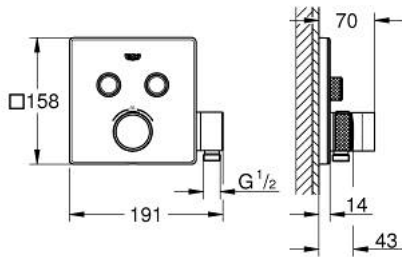

29 125 000 GROHTHERM SMARTCONTROL SAFETY MIXER FOR CONCEALED INSTALLATION WITH 2 VALVES AND INTEGRATED SHOWER HOLDER

PRODUCT DESCRIPTION

- Colour: chrome
- trim set for GROHE Rapido SmartBox (35 600/35 604)
- GROHE FastFixation metal wall escutcheon, retroactively 6° adjustable
- GROHE LongLife finish
- GROHE SmartControl - control the shower with intuitive push/turn button
- exchangeable symbols
- GROHE TurboStat - compact cartridge with wax thermoelement
- GROHE ProGrip - with knurl structure
- GROHE SafeStop - safety button at 38°C
- GROHE SafeStop Plus - optional temperature limiter at 43°C or 46°C included
- built-in non-return valves and dirt strainers
- multiple outlets can be run simultaneously
- integrated shower union with shower outlet 1/2"
- without roughing-in set 35 600/35 604 (please order separately)
- flow performance: outlet B = 24 l/min hand shower = 12 l/min outlet B + hand shower = 27 l/min

29 125 000 GROHTHERM SMARTCONTROL SAFETY MIXER FOR CONCEALED INSTALLATION WITH 2 VALVES AND INTEGRATED SHOWER HOLDER

SPARE PARTS

- 1: Mounting Template (Spare part-nr. 48364000)
 - 2: Temperature control handle (Spare part-nr. 49029000)
 - 2.1: Cover cap (Spare part-nr. 1015030000)
 - 2.2: handle adaptor (Spare part-nr. 1015059990)
 - 3: Escutcheon (Spare part-nr. 49041000)
 - 4: Push button (Spare part-nr. 48361000)
 - 4.1: pushbutton (Spare part-nr. 14077000)
 - 5: Cartridge (Spare part-nr. 48359000)
 - 5.1: Spindle (Spare part-nr. 49088000)
 - 6: Thermostatic compact cartridge 3/4" (Spare part-nr. 49028000)
 - 7: Replacement set for GROHE QuickFix (Spare part-nr. 47979000)
 - 8: Seal (Spare part-nr. 48360000)
 - 9: Socket Spanner (Spare part-nr. 49059000)*
 - 10: Backflow protection combination (Spare part-nr. 14055000)*
 - 11: GROHE TurboStat cartridge 3/4" (Spare part-nr. 49003000)*
 - 12: Service stops (Spare part-nr. 1405300M)*
 - 13: Universal extension set single-lever mixers, 25 mm (Spare part-nr. 14048000)*
- * Optional accessories