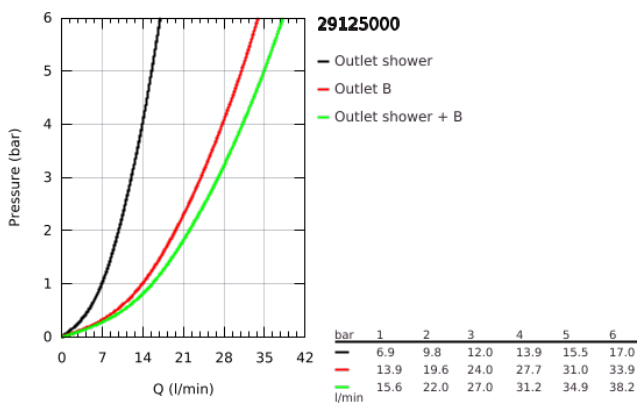

29 125 000 GROHTHERM SMARTCONTROL SAFETY MIXER FOR CONCEALED INSTALLATION WITH 2 VALVES AND INTEGRATED SHOWER HOLDER

PRODUCT DESCRIPTION

- Colour: chrome
- trim set for GROHE Rapido SmartBox (35 600/35 604)
- GROHE FastFixation metal wall escutcheon, retroactively 6° adjustable
- GROHE LongLife finish
- GROHE SmartControl - control the shower with intuitive push/turn button
- exchangeable symbols
- GROHE TurboStat - compact cartridge with wax thermoelement
- GROHE ProGrip - with knurl structure
- GROHE SafeStop - safety button at 38°C
- GROHE SafeStop Plus - optional temperature limiter at 43°C or 46°C included
- built-in non-return valves and dirt strainers
- multiple outlets can be run simultaneously
- integrated shower union with shower outlet 1/2"
- without roughing-in set 35 600/35 604 (please order separately)
- flow performance: outlet B = 24 l/min hand shower = 12 l/min outlet B + hand shower = 27 l/min

29 125 000 GROHTHERM SMARTCONTROL SAFETY MIXER FOR CONCEALED INSTALLATION WITH 2 VALVES AND INTEGRATED SHOWER HOLDER

SPARE PARTS

- 1: Mounting Template (Spare part-nr. 48364000)
 - 2: Temperature control handle (Spare part-nr. 49029000)
 - 2.1: Cover cap (Spare part-nr. 1015030000)
 - 2.2: handle adaptor (Spare part-nr. 1015059990)
 - 3: Escutcheon (Spare part-nr. 49041000)
 - 4: Push button (Spare part-nr. 48361000)
 - 4.1: pushbutton (Spare part-nr. 14077000)
 - 5: Cartridge (Spare part-nr. 48359000)
 - 5.1: Spindle (Spare part-nr. 49088000)
 - 6: Thermostatic compact cartridge 3/4" (Spare part-nr. 49028000)
 - 7: Replacement set for GROHE QuickFix (Spare part-nr. 47979000)
 - 8: Seal (Spare part-nr. 48360000)
 - 9: Socket Spanner (Spare part-nr. 49059000)*
 - 10: Backflow protection combination (Spare part-nr. 14055000)*
 - 11: GROHE TurboStat cartridge 3/4" (Spare part-nr. 49003000)*
 - 12: Service stops (Spare part-nr. 1405300M)*
 - 13: Universal extension set single-lever mixers, 25 mm (Spare part-nr. 14048000)*
- * Optional accessories