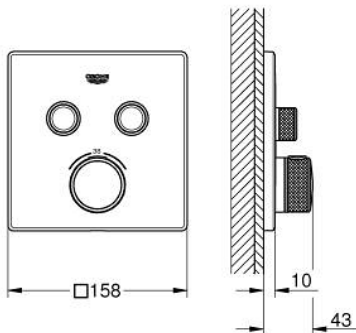

## 29 124 MS0 GROHTHERM SMARTCONTROL SAFETY MIXER FOR CONCEALED INSTALLATION WITH 2 VALVES

### PRODUCT DESCRIPTION

- Colour: satin steel
- trim set for GROHE Rapido SmartBox (35 600/35 604)
- GROHE FastFixation metal wall escutcheon, retroactively 6° adjustable
- GROHE LongLife finish
- GROHE SmartControl - control the shower with intuitive push/turn button
- exchangeable symbols
- GROHE TurboStat - compact cartridge with wax thermoelement
- GROHE SafeStop - safety button at 38°C
- GROHE SafeStop Plus - optional temperature limiter at 43°C or 46°C included
- built-in non-return valves and dirt strainers
- multiple outlets can be run simultaneously
- without roughing-in set 35 600/35 604 (please order separately)
- flow performance: outlet B = 24 l/min, outlet C = 26 l/min, outlet B+C = 29 l/min