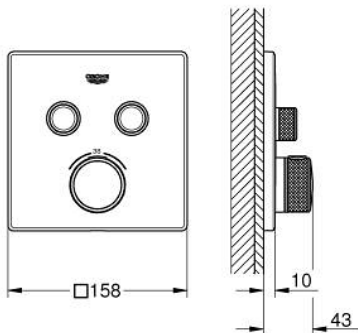

29 124 MG0 GROHTHERM SMARTCONTROL SAFETY MIXER FOR CONCEALED INSTALLATION WITH 2 VALVES

PRODUCT DESCRIPTION

- Colour: satin graphite
- trim set for GROHE Rapido SmartBox (35 600/35 604)
- GROHE FastFixation metal wall escutcheon, retroactively 6° adjustable
- GROHE LongLife finish
- GROHE SmartControl - control the shower with intuitive push/turn button
- exchangeable symbols
- GROHE TurboStat - compact cartridge with wax thermoelement
- GROHE SafeStop - safety button at 38°C
- GROHE SafeStop Plus - optional temperature limiter at 43°C or 46°C included
- built-in non-return valves and dirt strainers
- multiple outlets can be run simultaneously
- without roughing-in set 35 600/35 604 (please order separately)
- flow performance: outlet B = 24 l/min, outlet C = 26 l/min, outlet B+C = 29 l/min