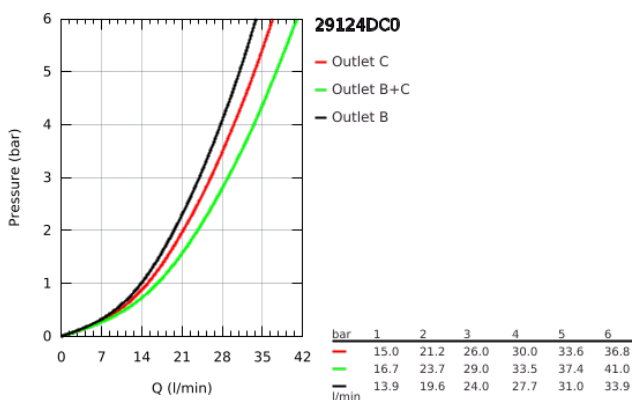

## 29 124 DC0 GROHTHERM SMARTCONTROL SAFETY MIXER FOR CONCEALED INSTALLATION WITH 2 VALVES

### PRODUCT DESCRIPTION

- Colour: supersteel
- trim set for GROHE Rapido SmartBox (35 600/35 604)
- GROHE FastFixation metal wall escutcheon, retroactively 6° adjustable
- GROHE LongLife finish
- GROHE SmartControl - control the shower with intuitive push/turn button
- exchangeable symbols
- GROHE TurboStat - compact cartridge with wax thermoelement
- GROHE SafeStop - safety button at 38°C
- GROHE SafeStop Plus - optional temperature limiter at 43°C or 46°C included
- built-in non-return valves and dirt strainers
- multiple outlets can be run simultaneously
- without roughing-in set 35 600/35 604 (please order separately)
- flow performance: outlet B = 24 l/min, outlet C = 26 l/min, outlet B+C = 29 l/min