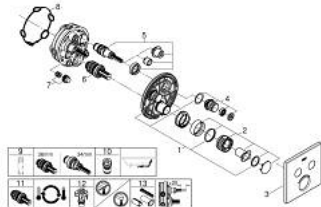

## 29 124 DC0 GROHTHERM SMARTCONTROL SAFETY MIXER FOR CONCEALED INSTALLATION WITH 2 VALVES

### PRODUCT DESCRIPTION

- Colour: supersteel
- trim set for GROHE Rapido SmartBox (35 600/35 604)
- GROHE FastFixation metal wall escutcheon, retroactively 6° adjustable
- GROHE LongLife finish
- GROHE SmartControl - control the shower with intuitive push/turn button
- exchangeable symbols
- GROHE TurboStat - compact cartridge with wax thermoelement
- GROHE SafeStop - safety button at 38°C
- GROHE SafeStop Plus - optional temperature limiter at 43°C or 46°C included
- built-in non-return valves and dirt strainers
- multiple outlets can be run simultaneously
- without roughing-in set 35 600/35 604 (please order separately)
- flow performance: outlet B = 24 l/min, outlet C = 26 l/min, outlet B+C = 29 l/min

### SPARE PARTS

- 1: Mounting plate (Spare part-nr. 48363000)
  - 2: Temperature control handle (Spare part-nr. 49029DC0)
  - 3: Escutcheon (Spare part-nr. 49039DC0)
  - 4: Push button (Spare part-nr. 48361DC0)
  - 4.1: pushbutton (Spare part-nr. 14077000)
  - 5: Cartridge (Spare part-nr. 48359000)
  - 5.1: Spindle (Spare part-nr. 49088000)
  - 6: Thermostatic compact cartridge 3/4" (Spare part-nr. 49028000)
  - 7: Non-return valves (Spare part-nr. 47979000)
  - 8: Seal (Spare part-nr. 48360000)
  - 9: Socket Spanner (Spare part-nr. 49059000)\*
  - 10: Backflow protection combination (Spare part-nr. 14055000)\*
  - 11: GROHE TurboStat cartridge 3/4" (Spare part-nr. 49003000)\*
  - 12: Service stops (Spare part-nr. 1405300M)\*
  - 13: Universal extension set single-lever mixers, 25 mm (Spare part-nr. 14048000)\*
- \* Optional accessories