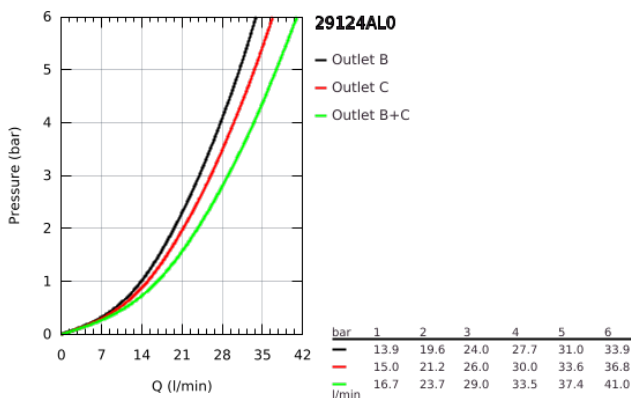

29 124 AL0 GROHTHERM SMARTCONTROL SAFETY MIXER FOR CONCEALED INSTALLATION WITH 2 VALVES

PRODUCT DESCRIPTION

- Colour: brushed hard graphite
- trim set for GROHE Rapido SmartBox (35 600/35 604)
- GROHE FastFixation metal wall escutcheon, retroactively 6° adjustable
- GROHE LongLife finish
- GROHE SmartControl - control the shower with intuitive push/turn button
- exchangeable symbols
- GROHE TurboStat - compact cartridge with wax thermoelement
- GROHE SafeStop - safety button at 38°C
- GROHE SafeStop Plus - optional temperature limiter at 43°C or 46°C included
- built-in non-return valves and dirt strainers
- multiple outlets can be run simultaneously
- without roughing-in set 35 600/35 604 (please order separately)
- flow performance: outlet B = 24 l/min, outlet C = 26 l/min, outlet B+C = 29 l/min

29 124 AL0 GROHTHERM SMARTCONTROL SAFETY MIXER FOR CONCEALED INSTALLATION WITH 2 VALVES

SPARE PARTS

- 1: Mounting plate (Spare part-nr. 48363000)
 - 2: Temperature control handle (Spare part-nr. 49029AL0)
 - 3: Escutcheon (Spare part-nr. 49039AL0)
 - 4: Push button (Spare part-nr. 48361AL0)
 - 4.1: pushbutton (Spare part-nr. 14077000)
 - 5: Cartridge (Spare part-nr. 48359000)
 - 5.1: Spindle (Spare part-nr. 49088000)
 - 6: Thermostatic compact cartridge 3/4" (Spare part-nr. 49028000)
 - 7: Non-return valves (Spare part-nr. 47979000)
 - 8: Seal (Spare part-nr. 48360000)
 - 9: Socket Spanner (Spare part-nr. 49059000)*
 - 10: Backflow protection combination (Spare part-nr. 14055000)*
 - 11: GROHE TurboStat cartridge 3/4" (Spare part-nr. 49003000)*
 - 12: Service stops (Spare part-nr. 1405300M)*
 - 13: Universal extension set single-lever mixers, 25 mm (Spare part-nr. 14048000)*
- * Optional accessories