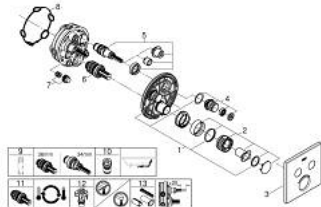

29 124 AL0 GROHTHERM SMARTCONTROL SAFETY MIXER FOR CONCEALED INSTALLATION WITH 2 VALVES

PRODUCT DESCRIPTION

- Colour: brushed hard graphite
- trim set for GROHE Rapido SmartBox (35 600/35 604)
- GROHE FastFixation metal wall escutcheon, retroactively 6° adjustable
- GROHE LongLife finish
- GROHE SmartControl - control the shower with intuitive push/turn button
- exchangeable symbols
- GROHE TurboStat - compact cartridge with wax thermoelement
- GROHE SafeStop - safety button at 38°C
- GROHE SafeStop Plus - optional temperature limiter at 43°C or 46°C included
- built-in non-return valves and dirt strainers
- multiple outlets can be run simultaneously
- without roughing-in set 35 600/35 604 (please order separately)
- flow performance: outlet B = 24 l/min, outlet C = 26 l/min, outlet B+C = 29 l/min

29 124 AL0 GROHTHERM SMARTCONTROL SAFETY MIXER FOR CONCEALED INSTALLATION WITH 2 VALVES

SPARE PARTS

- 1: Mounting plate (Spare part-nr. 48363000)
 - 2: Temperature control handle (Spare part-nr. 49029AL0)
 - 3: Escutcheon (Spare part-nr. 49039AL0)
 - 4: Push button (Spare part-nr. 48361AL0)
 - 4.1: pushbutton (Spare part-nr. 14077000)
 - 5: Cartridge (Spare part-nr. 48359000)
 - 5.1: Spindle (Spare part-nr. 49088000)
 - 6: Thermostatic compact cartridge 3/4" (Spare part-nr. 49028000)
 - 7: Non-return valves (Spare part-nr. 47979000)
 - 8: Seal (Spare part-nr. 48360000)
 - 9: Socket Spanner (Spare part-nr. 49059000)*
 - 10: Backflow protection combination (Spare part-nr. 14055000)*
 - 11: GROHE TurboStat cartridge 3/4" (Spare part-nr. 49003000)*
 - 12: Service stops (Spare part-nr. 1405300M)*
 - 13: Universal extension set single-lever mixers, 25 mm (Spare part-nr. 14048000)*
- * Optional accessories