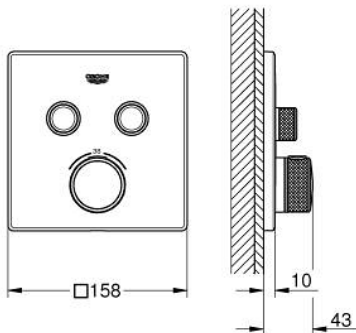

### PRODUCT DESCRIPTION

- Colour: chrome
- trim set for GROHE Rapido SmartBox (35 600/35 604)
- GROHE FastFixation metal wall escutcheon, retroactively 6° adjustable
- GROHE LongLife finish
- GROHE SmartControl - control the shower with intuitive push/turn button
- exchangeable symbols
- GROHE TurboStat - compact cartridge with wax thermosteement
- GROHE ProGrip - with knurl structure
- GROHE SafeStop - safety button at 38°C
- GROHE SafeStop Plus - optional temperature limiter at 43°C or 46°C included
- built-in non-return valves and dirt strainers
- multiple outlets can be run simultaneously
- without roughing-in set 35 600/35 604 (please order separately)
- flow performance: outlet B = 24 l/min, outlet C = 26 l/min, outlet B+C = 29 l/min

### SPARE PARTS

- 1: Mounting plate (Spare part-nr. 48363000)
  - 2: Temperature control handle (Spare part-nr. 49029000)
    - 2.1: Cover cap (Spare part-nr. 1015030000)
    - 2.2: handle adaptor (Spare part-nr. 1015059990)
  - 3: Escutcheon (Spare part-nr. 49039000)
  - 4: Push button (Spare part-nr. 48361000)
    - 4.1: pushbutton (Spare part-nr. 14077000)
  - 5: Cartridge (Spare part-nr. 48359000)
    - 5.1: Spindle (Spare part-nr. 49088000)
  - 6: Thermostatic compact cartridge 3/4" (Spare part-nr. 49028000)
  - 7: Non-return valves (Spare part-nr. 47979000)
  - 8: Seal (Spare part-nr. 48360000)
  - 9: Socket Spanner (Spare part-nr. 49059000)\*
  - 10: Backflow protection combination (Spare part-nr. 14055000)\*
  - 11: GROHE TurboStat cartridge 3/4" (Spare part-nr. 49003000)\*
  - 12: Service stops (Spare part-nr. 14053000M)\*
  - 13: Universal extension set single-lever mixers, 25 mm (Spare part-nr. 14048000)\*
- \* Optional accessories