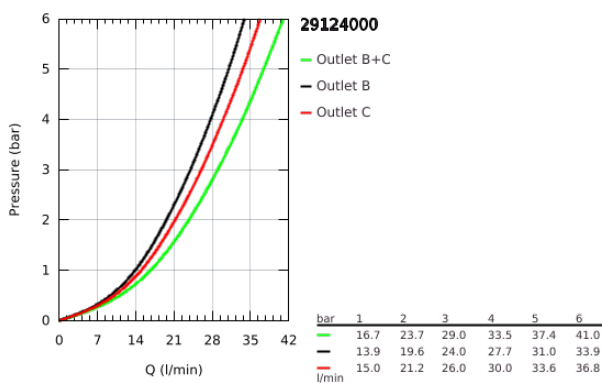

## 29 124 000 GROHTHERM SMARTCONTROL SAFETY MIXER FOR CONCEALED INSTALLATION WITH 2 VALVES

### PRODUCT DESCRIPTION

- Colour: chrome
- trim set for GROHE Rapido SmartBox (35 600/35 604)
- GROHE FastFixation metal wall escutcheon, retroactively 6° adjustable
- GROHE LongLife finish
- GROHE SmartControl - control the shower with intuitive push/turn button
- exchangeable symbols
- GROHE TurboStat - compact cartridge with wax thermosteement
- GROHE ProGrip - with knurl structure
- GROHE SafeStop - safety button at 38°C
- GROHE SafeStop Plus - optional temperature limiter at 43°C or 46°C included
- built-in non-return valves and dirt strainers
- multiple outlets can be run simultaneously
- without roughing-in set 35 600/35 604 (please order separately)
- flow performance: outlet B = 24 l/min, outlet C = 26 l/min, outlet B+C = 29 l/min