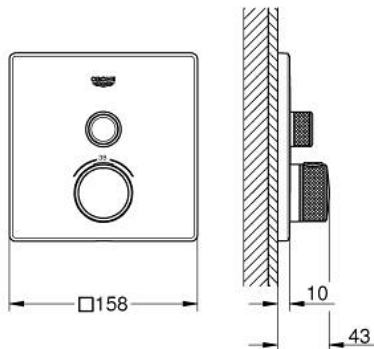

29 123 DC0 GROHTHERM SMARTCONTROL SAFETY MIXER FOR CONCEALED INSTALLATION WITH ONE VALVE

PRODUCT DESCRIPTION

- Colour: supersteel
- trim set for GROHE Rapido SmartBox (35 600/35 604)
- GROHE FastFixation metal wall escutcheon, retroactively 6° adjustable
- GROHE LongLife finish
- GROHE SmartControl - control the shower with intuitive push/turn button
- exchangeable symbols
- GROHE TurboStat - compact cartridge with wax thermostatic element
- GROHE SafeStop - safety button at 38°C
- GROHE SafeStop Plus - optional temperature limiter at 43°C or 46°C included
- built-in non-return valves and dirt strainers
- without roughing-in set 35 600/35 604 (please order separately)
- flow performance: outlet A (to external shut-off) = 34 l/min, outlet B/C = 29 l/min

29 123 DC0 GROHTHERM SMARTCONTROL SAFETY MIXER FOR CONCEALED INSTALLATION WITH ONE VALVE

SPARE PARTS

- 1: Mounting plate (Spare part-nr. 48362000)
- 2: Temperature control handle (Spare part-nr. 49029DC0)
- 3: Escutcheon (Spare part-nr. 49037DC0)
- 4: Push button (Spare part-nr. 48361DC0)
- 4.1: pushbutton (Spare part-nr. 14077000)
- 5: Cartridge (Spare part-nr. 48359000)
- 5.1: Spindle (Spare part-nr. 49088000)
- 6: Thermostatic compact cartridge 3/4" (Spare part-nr. 49028000)
- 7: Non-return valve (Spare part-nr. 49085000)
- 8: Seal (Spare part-nr. 48360000)
- 9: Socket Spanner (Spare part-nr. 49059000)*
- 10: GROHE TurboStat cartridge 3/4" (Spare part-nr. 49003000)*
- 11: Service stops (Spare part-nr. 1405300M)*
- 12: Universal extension set single-lever mixers, 25 mm (Spare part-nr. 14048000)*