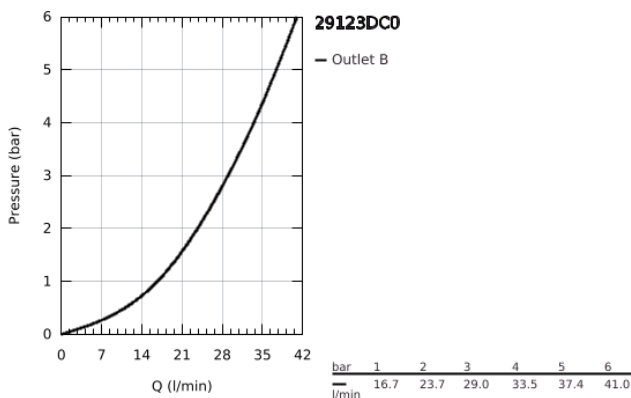

29 123 DC0 GROHTHERM SMARTCONTROL SAFETY MIXER FOR CONCEALED INSTALLATION WITH ONE VALVE

PRODUCT DESCRIPTION

- Colour: supersteel
- trim set for GROHE Rapido SmartBox (35 600/35 604)
- GROHE FastFixation metal wall escutcheon, retroactively 6° adjustable
- GROHE LongLife finish
- GROHE SmartControl - control the shower with intuitive push/turn button
- exchangeable symbols
- GROHE TurboStat - compact cartridge with wax thermostatic element
- GROHE SafeStop - safety button at 38°C
- GROHE SafeStop Plus - optional temperature limiter at 43°C or 46°C included
- built-in non-return valves and dirt strainers
- without roughing-in set 35 600/35 604 (please order separately)
- flow performance: outlet A (to external shut-off) = 34 l/min, outlet B/C = 29 l/min

29 123 DC0 GROHTHERM SMARTCONTROL SAFETY MIXER FOR CONCEALED INSTALLATION WITH ONE VALVE

SPARE PARTS

- 1: Mounting plate (Spare part-nr. 48362000)
- 2: Temperature control handle (Spare part-nr. 49029DC0)
- 3: Escutcheon (Spare part-nr. 49037DC0)
- 4: Push button (Spare part-nr. 48361DC0)
- 4.1: pushbutton (Spare part-nr. 14077000)
- 5: Cartridge (Spare part-nr. 48359000)
- 5.1: Spindle (Spare part-nr. 49088000)
- 6: Thermostatic compact cartridge 3/4" (Spare part-nr. 49028000)
- 7: Non-return valve (Spare part-nr. 49085000)
- 8: Seal (Spare part-nr. 48360000)
- 9: Socket Spanner (Spare part-nr. 49059000)*
- 10: GROHE TurboStat cartridge 3/4" (Spare part-nr. 49003000)*
- 11: Service stops (Spare part-nr. 1405300M)*
- 12: Universal extension set single-lever mixers, 25 mm (Spare part-nr. 14048000)*