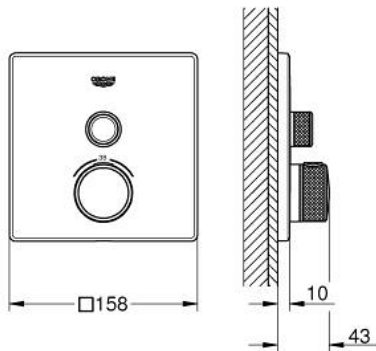

29 123 AL0 GROHTHERM SMARTCONTROL SAFETY MIXER FOR CONCEALED INSTALLATION WITH ONE VALVE

PRODUCT DESCRIPTION

- Colour: brushed hard graphite
- trim set for GROHE Rapido SmartBox (35 600/35 604)
- GROHE FastFixation metal wall escutcheon, retroactively 6° adjustable
- GROHE LongLife finish
- GROHE SmartControl - control the shower with intuitive push/turn button
- exchangeable symbols
- GROHE TurboStat - compact cartridge with wax thermoelement
- GROHE SafeStop - safety button at 38°C
- GROHE SafeStop Plus - optional temperature limiter at 43°C or 46°C included
- built-in non-return valves and dirt strainers
- without roughing-in set 35 600/35 604 (please order separately)
- flow performance: outlet A (to external shut-off) = 34 l/min, outlet B/C = 29 l/min

29 123 AL0 GROHTHERM SMARTCONTROL SAFETY MIXER FOR CONCEALED INSTALLATION WITH ONE VALVE

SPARE PARTS

- 1: Mounting plate (Spare part-nr. 48362000)
- 2: Temperature control handle (Spare part-nr. 49029AL0)
- 3: Escutcheon (Spare part-nr. 49037AL0)
- 4: Push button (Spare part-nr. 48361AL0)
- 4.1: pushbutton (Spare part-nr. 14077000)
- 5: Cartridge (Spare part-nr. 48359000)
- 5.1: Spindle (Spare part-nr. 49088000)
- 6: Thermostatic compact cartridge 3/4" (Spare part-nr. 49028000)
- 7: Non-return valve (Spare part-nr. 49085000)
- 8: Seal (Spare part-nr. 48360000)
- 9: Socket Spanner (Spare part-nr. 49059000)*
- 10: GROHE TurboStat cartridge 3/4" (Spare part-nr. 49003000)*
- 11: Service stops (Spare part-nr. 1405300M)*
- 12: Universal extension set single-lever mixers, 25 mm (Spare part-nr. 14048000)*