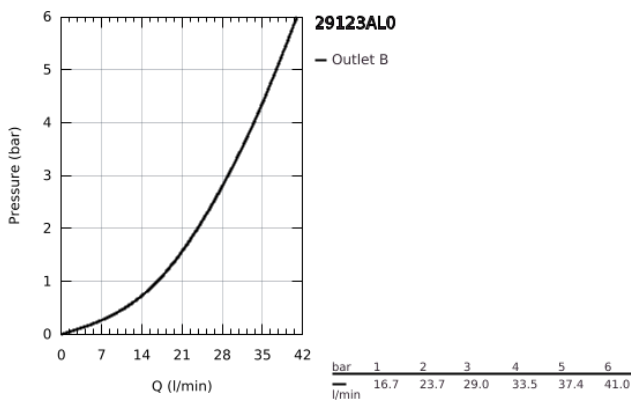

29 123 AL0 GROHTHERM SMARTCONTROL SAFETY MIXER FOR CONCEALED INSTALLATION WITH ONE VALVE

PRODUCT DESCRIPTION

- Colour: brushed hard graphite
- trim set for GROHE Rapido SmartBox (35 600/35 604)
- GROHE FastFixation metal wall escutcheon, retroactively 6° adjustable
- GROHE LongLife finish
- GROHE SmartControl - control the shower with intuitive push/turn button
- exchangeable symbols
- GROHE TurboStat - compact cartridge with wax thermoelement
- GROHE SafeStop - safety button at 38°C
- GROHE SafeStop Plus - optional temperature limiter at 43°C or 46°C included
- built-in non-return valves and dirt strainers
- without roughing-in set 35 600/35 604 (please order separately)
- flow performance: outlet A (to external shut-off) = 34 l/min, outlet B/C = 29 l/min

29 123 AL0 GROHTHERM SMARTCONTROL SAFETY MIXER FOR CONCEALED INSTALLATION WITH ONE VALVE

SPARE PARTS

- 1: Mounting plate (Spare part-nr. 48362000)
- 2: Temperature control handle (Spare part-nr. 49029AL0)
- 3: Escutcheon (Spare part-nr. 49037AL0)
- 4: Push button (Spare part-nr. 48361AL0)
- 4.1: pushbutton (Spare part-nr. 14077000)
- 5: Cartridge (Spare part-nr. 48359000)
- 5.1: Spindle (Spare part-nr. 49088000)
- 6: Thermostatic compact cartridge 3/4" (Spare part-nr. 49028000)
- 7: Non-return valve (Spare part-nr. 49085000)
- 8: Seal (Spare part-nr. 48360000)
- 9: Socket Spanner (Spare part-nr. 49059000)*
- 10: GROHE TurboStat cartridge 3/4" (Spare part-nr. 49003000)*
- 11: Service stops (Spare part-nr. 1405300M)*
- 12: Universal extension set single-lever mixers, 25 mm (Spare part-nr. 14048000)*