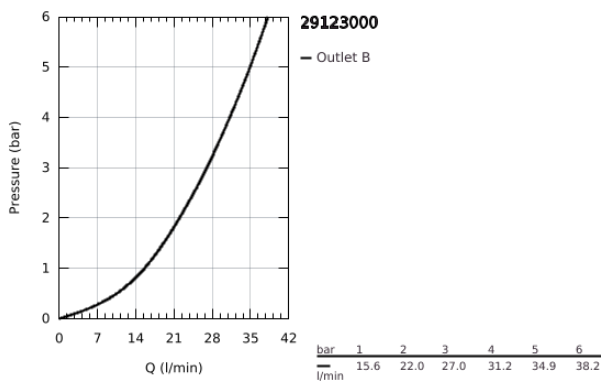

## 29 123 000 GROHTHERM SMARTCONTROL SAFETY MIXER FOR CONCEALED INSTALLATION WITH ONE VALVE

### PRODUCT DESCRIPTION

- Colour: chrome
- trim set for GROHE Rapido SmartBox (35 600/35 604)
- GROHE FastFixation metal wall escutcheon, retroactively 6° adjustable
- GROHE LongLife finish
- GROHE SmartControl - control the shower with intuitive push/turn button
- exchangeable symbols
- GROHE TurboStat - compact cartridge with wax thermoelement
- GROHE ProGrip - with knurl structure
- GROHE SafeStop - safety button at 38°C
- GROHE SafeStop Plus - optional temperature limiter at 43°C or 46°C included
- built-in non-return valves and dirt strainers
- without roughing-in set 35 600/35 604 (please order separately)
- flow performance: outlet A (to external shut-off) = 34 l/min, outlet B/C = 29 l/min