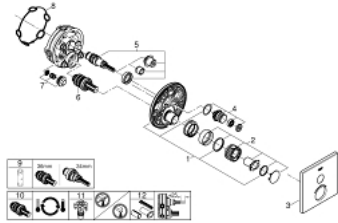

### PRODUCT DESCRIPTION

- Colour: chrome
- trim set for GROHE Rapido SmartBox (35 600/35 604)
- GROHE FastFixation metal wall escutcheon, retroactively 6° adjustable
- GROHE LongLife finish
- GROHE SmartControl - control the shower with intuitive push/turn button
- exchangeable symbols
- GROHE TurboStat - compact cartridge with wax thermoelement
- GROHE ProGrip - with knurl structure
- GROHE SafeStop - safety button at 38°C
- GROHE SafeStop Plus - optional temperature limiter at 43°C or 46°C included
- built-in non-return valves and dirt strainers
- without roughing-in set 35 600/35 604 (please order separately)
- flow performance: outlet A (to external shut-off) = 34 l/min, outlet B/C = 29 l/min

### SPARE PARTS

- 1: Mounting plate (Spare part-nr. 48362000)
  - 2: Temperature control handle (Spare part-nr. 49029000)
  - 2.1: Cover cap (Spare part-nr. 1015030000)
  - 2.2: handle adaptor (Spare part-nr. 1015059990)
  - 3: Escutcheon (Spare part-nr. 49037000)
  - 4: Push button (Spare part-nr. 48361000)
  - 4.1: pushbutton (Spare part-nr. 14077000)
  - 5: Cartridge (Spare part-nr. 48359000)
  - 5.1: Spindle (Spare part-nr. 49088000)
  - 6: Thermostatic compact cartridge 3/4" (Spare part-nr. 49028000)
  - 7: Non-return valve (Spare part-nr. 49085000)
  - 8: Seal (Spare part-nr. 48360000)
  - 9: Socket Spanner (Spare part-nr. 49059000)\*
  - 10: GROHE TurboStat cartridge 3/4" (Spare part-nr. 49003000)\*
  - 11: Service stops (Spare part-nr. 1405300M)\*
  - 12: Universal extension set single-lever mixers, 25 mm (Spare part-nr. 14048000)\*
- \* Optional accessories