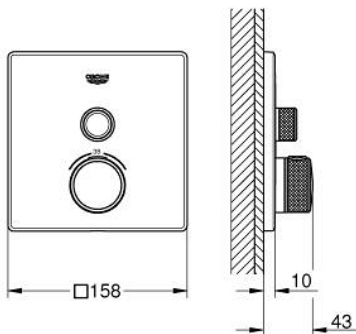

### PRODUCT DESCRIPTION

- Colour: chrome
- trim set for GROHE Rapido SmartBox (35 600/35 604)
- GROHE FastFixation metal wall escutcheon, retroactively 6° adjustable
- GROHE LongLife finish
- GROHE SmartControl - control the shower with intuitive push/turn button
- exchangeable symbols
- GROHE TurboStat - compact cartridge with wax thermoelement
- GROHE ProGrip - with knurl structure
- GROHE SafeStop - safety button at 38°C
- GROHE SafeStop Plus - optional temperature limiter at 43°C or 46°C included
- built-in non-return valves and dirt strainers
- without roughing-in set 35 600/35 604 (please order separately)
- flow performance: outlet A (to external shut-off) = 34 l/min, outlet B/C = 29 l/min

### SPARE PARTS

- 1: Mounting plate (Spare part-nr. 48362000)
  - 2: Temperature control handle (Spare part-nr. 49029000)
  - 2.1: Cover cap (Spare part-nr. 1015030000)
  - 2.2: handle adaptor (Spare part-nr. 1015059990)
  - 3: Escutcheon (Spare part-nr. 49037000)
  - 4: Push button (Spare part-nr. 48361000)
  - 4.1: pushbutton (Spare part-nr. 14077000)
  - 5: Cartridge (Spare part-nr. 48359000)
  - 5.1: Spindle (Spare part-nr. 49088000)
  - 6: Thermostatic compact cartridge 3/4" (Spare part-nr. 49028000)
  - 7: Non-return valve (Spare part-nr. 49085000)
  - 8: Seal (Spare part-nr. 48360000)
  - 9: Socket Spanner (Spare part-nr. 49059000)\*
  - 10: GROHE TurboStat cartridge 3/4" (Spare part-nr. 49003000)\*
  - 11: Service stops (Spare part-nr. 1405300M)\*
  - 12: Universal extension set single-lever mixers, 25 mm (Spare part-nr. 14048000)\*
- \* Optional accessories