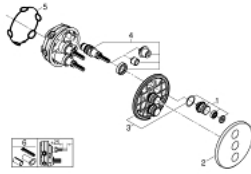

## 29 122 DC0 GROHTHERM SMARTCONTROL TRIPLE VOLUME CONTROL TRIM

### PRODUCT DESCRIPTION

- Colour: supersteel
- trim set for use with GROHE Rapido SmartBox 35 600/35 604/35 601
- GROHE FastFixation metal wall escutcheon, retroactively 6° adjustable
- 10 mm thin profile escutcheon
- GROHE LongLife finish
- GROHE SmartControl - control the shower with intuitive push/turn button
- exchangeable symbols
- multiple outlets can be run simultaneously
- without roughing-in set 35 600/35 604 (please order separately)
- flow performance: outlet D = 28 l/min, outlet E = 28 l/min, outlet A = 28 l/min, outlet D+E+A = 65 l/min
- optional flow reducer for CALGreen compliance included

### SPARE PARTS

1: Push button (Spare part-nr. 48361DC0)

1.1: pushbutton (Spare part-nr. 14077000)

2: Escutcheon (Spare part-nr. 48366DC0)

3: Mounting plate (Spare part-nr. 48365000)

4: Cartridge (Spare part-nr. 48359000)

4.1: Spindle (Spare part-nr. 49088000)

5: Seal (Spare part-nr. 48360000)

6: Universal extension set single-lever mixers, 25 mm (Spare part-nr. 14048000

)\*

\* Optional accessories