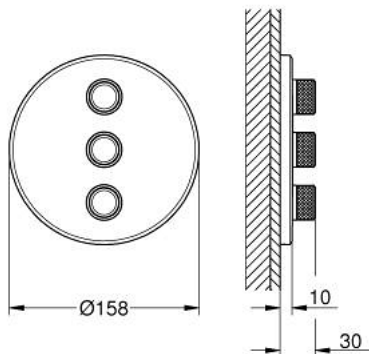

## 29 122 DC0 GROHTHERM SMARTCONTROL TRIPLE VOLUME CONTROL TRIM

### PRODUCT DESCRIPTION

- Colour: supersteel
- trim set for use with GROHE Rapido SmartBox 35 600/35 604/35 601
- GROHE FastFixation metal wall escutcheon, retroactively 6° adjustable
- 10 mm thin profile escutcheon
- GROHE LongLife finish
- GROHE SmartControl - control the shower with intuitive push/turn button
- exchangeable symbols
- multiple outlets can be run simultaneously
- without roughing-in set 35 600/35 604 (please order separately)
- flow performance: outlet D = 28 l/min, outlet E = 28 l/min, outlet A = 28 l/min, outlet D+E+A = 65 l/min
- optional flow reducer for CALGreen compliance included

### SPARE PARTS

1: Push button (Spare part-nr. 48361DC0)

1.1: pushbutton (Spare part-nr. 14077000)

2: Escutcheon (Spare part-nr. 48366DC0)

3: Mounting plate (Spare part-nr. 48365000)

4: Cartridge (Spare part-nr. 48359000)

4.1: Spindle (Spare part-nr. 49088000)

5: Seal (Spare part-nr. 48360000)

6: Universal extension set single-lever mixers, 25 mm (Spare part-nr. 14048000

)\*

\* Optional accessories