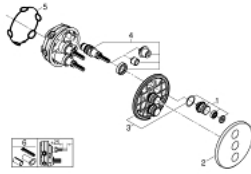

29 122 000 GROHTHERM SMARTCONTROL TRIPLE VOLUME CONTROL TRIM

PRODUCT DESCRIPTION

- Colour: chrome
- trim set for use with GROHE Rapido SmartBox 35 600/35 604/35 601
- GROHE FastFixation metal wall escutcheon, retroactively 6° adjustable
- 10 mm thin profile escutcheon
- GROHE LongLife finish
- GROHE SmartControl - control the shower with intuitive push/turn button
- exchangeable symbols
- GROHE ProGrip - with knurl structure
- multiple outlets can be run simultaneously
- without roughing-in set 35 600/35 604 (please order separately)
- flow performance: outlet D = 28 l/min, outlet E = 28 l/min, outlet A = 28 l/min, outlet D+E+A = 65 l/min
- optional flow reducer for CALGreen compliance included

29 122 000 GROHTHERM SMARTCONTROL TRIPLE VOLUME CONTROL TRIM

SPARE PARTS

- 1: Push button (Spare part-nr. 48361000)
- 1.1: pushbutton (Spare part-nr. 14077000)
- 2: Escutcheon (Spare part-nr. 48366000)
- 3: Mounting plate (Spare part-nr. 48365000)
- 4: Cartridge (Spare part-nr. 48359000)
- 4.1: Spindle (Spare part-nr. 49088000)
- 5: Seal (Spare part-nr. 48360000)
- 6: Universal extension set single-lever mixers, 25 mm (Spare part-nr. 14048000)