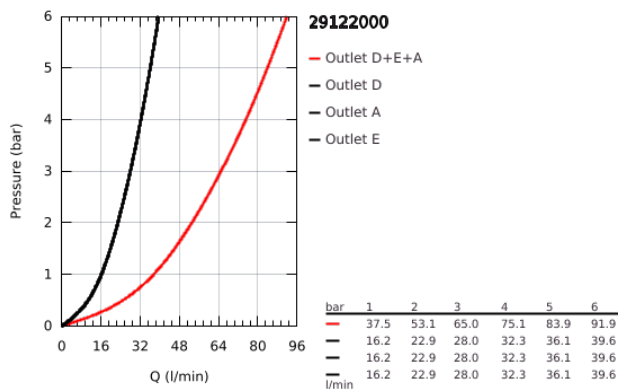

29 122 000 GROHTHERM SMARTCONTROL TRIPLE VOLUME CONTROL TRIM

PRODUCT DESCRIPTION

- Colour: chrome
- trim set for use with GROHE Rapido SmartBox 35 600/35 604/35 601
- GROHE FastFixation metal wall escutcheon, retroactively 6° adjustable
- 10 mm thin profile escutcheon
- GROHE LongLife finish
- GROHE SmartControl - control the shower with intuitive push/turn button
- exchangeable symbols
- GROHE ProGrip - with knurl structure
- multiple outlets can be run simultaneously
- without roughing-in set 35 600/35 604 (please order separately)
- flow performance: outlet D = 28 l/min, outlet E = 28 l/min, outlet A = 28 l/min, outlet D+E+A = 65 l/min
- optional flow reducer for CALGreen compliance included

29 122 000 GROHTHERM SMARTCONTROL TRIPLE VOLUME CONTROL TRIM

SPARE PARTS

- 1: Push button (Spare part-nr. 48361000)
- 1.1: pushbutton (Spare part-nr. 14077000)
- 2: Escutcheon (Spare part-nr. 48366000)
- 3: Mounting plate (Spare part-nr. 48365000)
- 4: Cartridge (Spare part-nr. 48359000)
- 4.1: Spindle (Spare part-nr. 49088000)
- 5: Seal (Spare part-nr. 48360000)
- 6: Universal extension set single-lever mixers, 25 mm (Spare part-nr. 14048000)