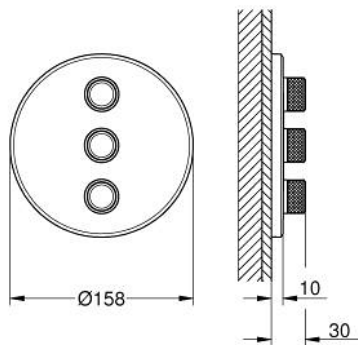

29 122 000 GROHTHERM SMARTCONTROL TRIPLE VOLUME CONTROL TRIM

PRODUCT DESCRIPTION

- Colour: chrome
- trim set for use with GROHE Rapido SmartBox 35 600/35 604/35 601
- GROHE FastFixation metal wall escutcheon, retroactively 6° adjustable
- 10 mm thin profile escutcheon
- GROHE LongLife finish
- GROHE SmartControl - control the shower with intuitive push/turn button
- exchangeable symbols
- GROHE ProGrip - with knurl structure
- multiple outlets can be run simultaneously
- without roughing-in set 35 600/35 604 (please order separately)
- flow performance: outlet D = 28 l/min, outlet E = 28 l/min, outlet A = 28 l/min, outlet D+E+A = 65 l/min
- optional flow reducer for CALGreen compliance included

29 122 000 GROHTHERM SMARTCONTROL TRIPLE VOLUME CONTROL TRIM

SPARE PARTS

- 1: Push button (Spare part-nr. 48361000)
- 1.1: pushbutton (Spare part-nr. 14077000)
- 2: Escutcheon (Spare part-nr. 48366000)
- 3: Mounting plate (Spare part-nr. 48365000)
- 4: Cartridge (Spare part-nr. 48359000)
- 4.1: Spindle (Spare part-nr. 49088000)
- 5: Seal (Spare part-nr. 48360000)
- 6: Universal extension set single-lever mixers, 25 mm (Spare part-nr. 14048000)