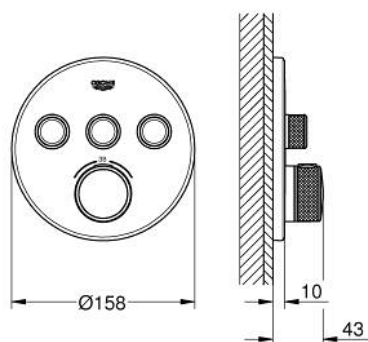

29 121 MG0 GROHTHERM SMARTCONTROL SAFETY MIXER FOR CONCEALED INSTALLATION WITH 3 VALVES

PRODUCT DESCRIPTION

- Colour: satin graphite
- trim set for GROHE Rapido SmartBox (35 600/35 604)
- GROHE FastFixation metal wall escutcheon, retroactively 6° adjustable
- GROHE LongLife finish
- GROHE SmartControl - control the shower with intuitive push/turn button
- exchangeable symbols
- GROHE TurboStat - compact cartridge with wax thermoelement
- GROHE SafeStop - safety button at 38°C
- GROHE SafeStop Plus - optional temperature limiter at 43°C or 46°C included
- built-in non-return valves and dirt strainers
- multiple outlets can be run simultaneously
- without roughing-in set 35 600/35 604 (please order separately)
- flow performance: outlet A = 23 l/min, outlet B = 27 l/min, outlet C = 23 l/min outlet A + B = 33 l/min outlet A + B + C = 36 l/min