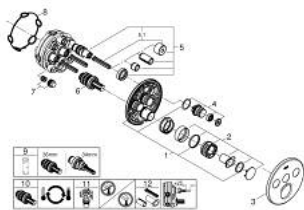

29 121 DC0 GROHTHERM SMARTCONTROL SAFETY MIXER FOR CONCEALED INSTALLATION WITH 3 VALVES

PRODUCT DESCRIPTION

- Colour: supersteel
- trim set for GROHE Rapido SmartBox (35 600/35 604)
- GROHE FastFixation metal wall escutcheon, retroactively 6° adjustable
- GROHE LongLife finish
- GROHE SmartControl - control the shower with intuitive push/turn button
- exchangeable symbols
- GROHE TurboStat - compact cartridge with wax thermoelement
- GROHE SafeStop - safety button at 38°C
- GROHE SafeStop Plus - optional temperature limiter at 43°C or 46°C included
- built-in non-return valves and dirt strainers
- multiple outlets can be run simultaneously
- without roughing-in set 35 600/35 604 (please order separately)
- flow performance: outlet A = 23 l/min, outlet B = 27 l/min, outlet C = 23 l/min outlet A + B = 33 l/min outlet A + B + C = 36 l/min

29 121 DC0 GROHTHERM SMARTCONTROL SAFETY MIXER FOR CONCEALED INSTALLATION WITH 3 VALVES

SPARE PARTS

- 1: Mounting plate (Spare part-nr. 48362000)
- 2: Temperature control handle (Spare part-nr. 49029DC0)
- 3: Escutcheon (Spare part-nr. 49035DC0)
- 4: Push button (Spare part-nr. 48361DC0)
- 4.1: pushbutton (Spare part-nr. 14077000)
- 5: Cartridge (Spare part-nr. 48359000)
- 5.1: Spindle (Spare part-nr. 49088000)
- 6: Thermostatic compact cartridge 3/4" (Spare part-nr. 49028000)
- 7: Non-return valves (Spare part-nr. 47979000)
- 8: Seal (Spare part-nr. 48360000)
- 9: Socket Spanner (Spare part-nr. 49059000)*
- 10: GROHE TurboStat cartridge 3/4" (Spare part-nr. 49003000)*
- 11: Service stops (Spare part-nr. 1405300M)*
- 12: Universal extension set single-lever mixers, 25 mm (Spare part-nr. 14048000)*