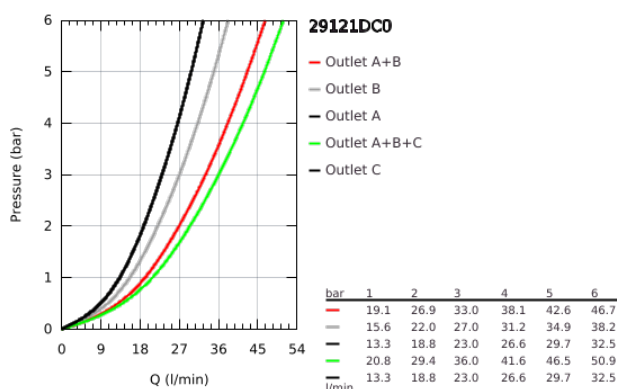

29 121 DC0 GROHTHERM SMARTCONTROL SAFETY MIXER FOR CONCEALED INSTALLATION WITH 3 VALVES

PRODUCT DESCRIPTION

- Colour: supersteel
- trim set for GROHE Rapido SmartBox (35 600/35 604)
- GROHE FastFixation metal wall escutcheon, retroactively 6° adjustable
- GROHE LongLife finish
- GROHE SmartControl - control the shower with intuitive push/turn button
- exchangeable symbols
- GROHE TurboStat - compact cartridge with wax thermoelement
- GROHE SafeStop - safety button at 38°C
- GROHE SafeStop Plus - optional temperature limiter at 43°C or 46°C included
- built-in non-return valves and dirt strainers
- multiple outlets can be run simultaneously
- without roughing-in set 35 600/35 604 (please order separately)
- flow performance: outlet A = 23 l/min, outlet B = 27 l/min, outlet C = 23 l/min outlet A + B = 33 l/min outlet A + B + C = 36 l/min

29 121 DC0 GROHTHERM SMARTCONTROL SAFETY MIXER FOR CONCEALED INSTALLATION WITH 3 VALVES

SPARE PARTS

- 1: Mounting plate (Spare part-nr. 48362000)
- 2: Temperature control handle (Spare part-nr. 49029DC0)
- 3: Escutcheon (Spare part-nr. 49035DC0)
- 4: Push button (Spare part-nr. 48361DC0)
- 4.1: pushbutton (Spare part-nr. 14077000)
- 5: Cartridge (Spare part-nr. 48359000)
- 5.1: Spindle (Spare part-nr. 49088000)
- 6: Thermostatic compact cartridge 3/4" (Spare part-nr. 49028000)
- 7: Non-return valves (Spare part-nr. 47979000)
- 8: Seal (Spare part-nr. 48360000)
- 9: Socket Spanner (Spare part-nr. 49059000)*
- 10: GROHE TurboStat cartridge 3/4" (Spare part-nr. 49003000)*
- 11: Service stops (Spare part-nr. 1405300M)*
- 12: Universal extension set single-lever mixers, 25 mm (Spare part-nr. 14048000)*