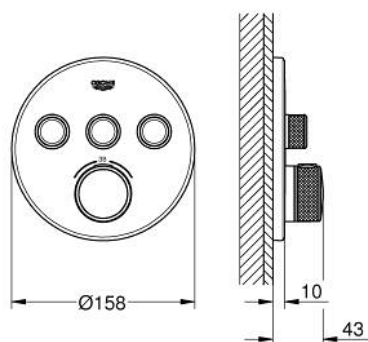

## 29 121 A00 GROHTHERM SMARTCONTROL SAFETY MIXER FOR CONCEALED INSTALLATION WITH 3 VALVES

### PRODUCT DESCRIPTION

- Colour: hard graphite
- trim set for GROHE Rapido SmartBox (35 600/35 604)
- GROHE FastFixation metal wall escutcheon, retroactively 6° adjustable
- GROHE LongLife finish
- GROHE SmartControl - control the shower with intuitive push/turn button
- exchangeable symbols
- GROHE TurboStat - compact cartridge with wax thermoelement
- GROHE SafeStop - safety button at 38°C
- GROHE SafeStop Plus - optional temperature limiter at 43°C or 46°C included
- built-in non-return valves and dirt strainers
- multiple outlets can be run simultaneously
- without roughing-in set 35 600/35 604 (please order separately)
- flow performance: outlet A = 23 l/min, outlet B = 27 l/min, outlet C = 23 l/min outlet A + B = 33 l/min outlet A + B + C = 36 l/min