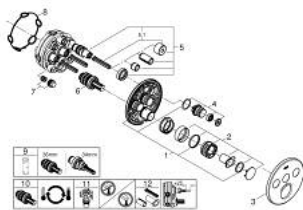

## 29 121 000 GROHTHERM SMARTCONTROL SAFETY MIXER FOR CONCEALED INSTALLATION WITH 3 VALVES

### PRODUCT DESCRIPTION

- Colour: chrome
- trim set for GROHE Rapido SmartBox (35 600/35 604)
- GROHE FastFixation metal wall escutcheon, retroactively 6° adjustable
- GROHE LongLife finish
- GROHE SmartControl - control the shower with intuitive push/turn button
- exchangeable symbols
- GROHE TurboStat - compact cartridge with wax thermoelement
- GROHE ProGrip - with knurl structure
- GROHE SafeStop - safety button at 38°C
- GROHE SafeStop Plus - optional temperature limiter at 43°C or 46°C included
- built-in non-return valves and dirt strainers
- multiple outlets can be run simultaneously
- without roughing-in set 35 600/35 604 (please order separately)
- flow performance: outlet A = 23 l/min, outlet B = 27 l/min, outlet C = 23 l/min outlet A + B = 33 l/min outlet A + B + C = 36 l/min

### SPARE PARTS

- 1: Mounting plate (Spare part-nr. 48362000)
  - 2: Temperature control handle (Spare part-nr. 49029000)
    - 2.1: Cover cap (Spare part-nr. 1015030000)
    - 2.2: handle adaptor (Spare part-nr. 1015059990)
  - 3: Escutcheon (Spare part-nr. 49035000)
  - 4: Push button (Spare part-nr. 48361000)
    - 4.1: pushbutton (Spare part-nr. 14077000)
  - 5: Cartridge (Spare part-nr. 48359000)
    - 5.1: Spindle (Spare part-nr. 49088000)
  - 6: Thermostatic compact cartridge 3/4" (Spare part-nr. 49028000)
  - 7: Non-return valves (Spare part-nr. 47979000)
  - 8: Seal (Spare part-nr. 48360000)
  - 9: Socket Spanner (Spare part-nr. 49059000)\*
  - 10: GROHE TurboStat cartridge 3/4" (Spare part-nr. 49003000)\*
  - 11: Service stops (Spare part-nr. 1405300M)\*
  - 12: Universal extension set single-lever mixers, 25 mm (Spare part-nr. 14048000)\*
- \* Optional accessories