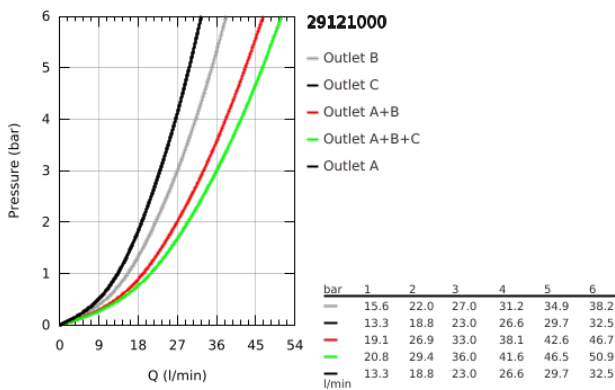

## 29 121 000 GROHTHERM SMARTCONTROL SAFETY MIXER FOR CONCEALED INSTALLATION WITH 3 VALVES

### PRODUCT DESCRIPTION

- Colour: chrome
- trim set for GROHE Rapido SmartBox (35 600/35 604)
- GROHE FastFixation metal wall escutcheon, retroactively 6° adjustable
- GROHE LongLife finish
- GROHE SmartControl - control the shower with intuitive push/turn button
- exchangeable symbols
- GROHE TurboStat - compact cartridge with wax thermoelement
- GROHE ProGrip - with knurl structure
- GROHE SafeStop - safety button at 38°C
- GROHE SafeStop Plus - optional temperature limiter at 43°C or 46°C included
- built-in non-return valves and dirt strainers
- multiple outlets can be run simultaneously
- without roughing-in set 35 600/35 604 (please order separately)
- flow performance: outlet A = 23 l/min, outlet B = 27 l/min, outlet C = 23 l/min outlet A + B = 33 l/min outlet A + B + C = 36 l/min