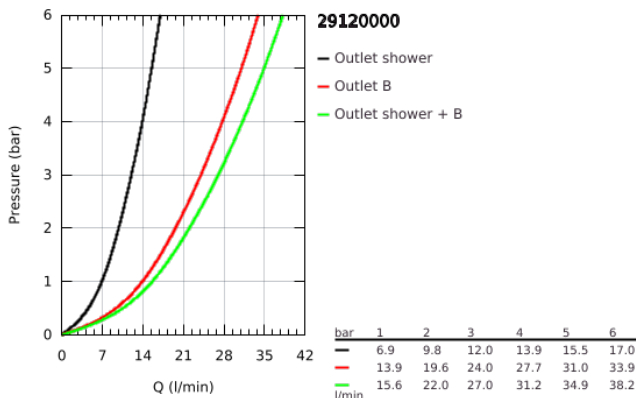

## 29 120 000 GROHTHERM SMARTCONTROL SAFETY MIXER FOR CONCEALED INSTALLATION WITH 2 VALVES AND INTEGRATED SHOWER HOLDER

### PRODUCT DESCRIPTION

- Colour: chrome
- trim set for GROHE Rapido SmartBox (35 600/35 604)
- GROHE FastFixation metal wall escutcheon, retroactively 6° adjustable
- GROHE LongLife finish
- GROHE SmartControl - control the shower with intuitive push/turn button
- exchangeable symbols
- GROHE TurboStat - compact cartridge with wax thermoelement
- GROHE ProGrip - with knurl structure
- GROHE SafeStop - safety button at 38°C
- GROHE SafeStop Plus - optional temperature limiter at 43°C or 46°C included
- built-in non-return valves and dirt strainers
- multiple outlets can be run simultaneously
- integrated shower union with shower outlet 1/2"
- without roughing-in set 35 600/35 604 (please order separately)
- flow performance: outlet B = 24 l/min hand shower = 12 l/min outlet B + hand shower = 27 l/min