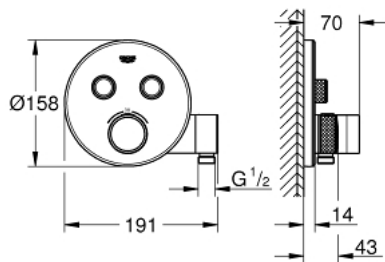

## 29 120 000 GROHTHERM SMARTCONTROL SAFETY MIXER FOR CONCEALED INSTALLATION WITH 2 VALVES AND INTEGRATED SHOWER HOLDER

### PRODUCT DESCRIPTION

- Colour: chrome
- trim set for GROHE Rapido SmartBox (35 600/35 604)
- GROHE FastFixation metal wall escutcheon, retroactively 6° adjustable
- GROHE LongLife finish
- GROHE SmartControl - control the shower with intuitive push/turn button
- exchangeable symbols
- GROHE TurboStat - compact cartridge with wax thermoelement
- GROHE ProGrip - with knurl structure
- GROHE SafeStop - safety button at 38°C
- GROHE SafeStop Plus - optional temperature limiter at 43°C or 46°C included
- built-in non-return valves and dirt strainers
- multiple outlets can be run simultaneously
- integrated shower union with shower outlet 1/2"
- without roughing-in set 35 600/35 604 (please order separately)
- flow performance: outlet B = 24 l/min hand shower = 12 l/min outlet B + hand shower = 27 l/min

### SPARE PARTS

- 1: Mounting Template (Spare part-nr. 48364000)
- 2: Temperature control handle (Spare part-nr. 49029000)
- 2.1: Cover cap (Spare part-nr. 1015030000)
- 2.2: handle adaptor (Spare part-nr. 1015059990)
- 3: Escutcheon (Spare part-nr. 49034000)
- 4: Push button (Spare part-nr. 48361000)
- 4.1: pushbutton (Spare part-nr. 14077000)
- 5: Cartridge (Spare part-nr. 48359000)
- 5.1: Spindle (Spare part-nr. 49088000)
- 6: Thermostatic compact cartridge 3/4" (Spare part-nr. 49028000)
- 7: Non-return valves (Spare part-nr. 47979000)
- 8: Seal (Spare part-nr. 48360000)
- 9: Race (Spare part-nr. 1015049990)
- 10: Socket Spanner (Spare part-nr. 49059000)\*
- 11: Backflow protection combination (Spare part-nr. 14055000)\*
- 12: GROHE TurboStat cartridge 3/4" (Spare part-nr. 49003000)\*
- 13: Service stops (Spare part-nr. 1405300M)\*
- 14: Universal extension set single-lever mixers, 25 mm (Spare part-nr. 14048000)\*