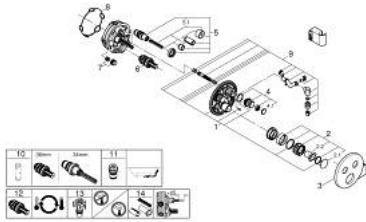

## 29 120 000 GROHTHERM SMARTCONTROL SAFETY MIXER FOR CONCEALED INSTALLATION WITH 2 VALVES AND INTEGRATED SHOWER HOLDER

### PRODUCT DESCRIPTION

- Colour: chrome
- trim set for GROHE Rapido SmartBox (35 600/35 604)
- GROHE FastFixation metal wall escutcheon, retroactively 6° adjustable
- GROHE LongLife finish
- GROHE SmartControl - control the shower with intuitive push/turn button
- exchangeable symbols
- GROHE TurboStat - compact cartridge with wax thermoelement
- GROHE ProGrip - with knurl structure
- GROHE SafeStop - safety button at 38°C
- GROHE SafeStop Plus - optional temperature limiter at 43°C or 46°C included
- built-in non-return valves and dirt strainers
- multiple outlets can be run simultaneously
- integrated shower union with shower outlet 1/2"
- without roughing-in set 35 600/35 604 (please order separately)
- flow performance: outlet B = 24 l/min hand shower = 12 l/min outlet B + hand shower = 27 l/min

### SPARE PARTS

- 1: Mounting Template (Spare part-nr. 48364000)
- 2: Temperature control handle (Spare part-nr. 49029000)
- 2.1: Cover cap (Spare part-nr. 1015030000)
- 2.2: handle adaptor (Spare part-nr. 1015059990)
- 3: Escutcheon (Spare part-nr. 49034000)
- 4: Push button (Spare part-nr. 48361000)
- 4.1: pushbutton (Spare part-nr. 14077000)
- 5: Cartridge (Spare part-nr. 48359000)
- 5.1: Spindle (Spare part-nr. 49088000)
- 6: Thermostatic compact cartridge 3/4" (Spare part-nr. 49028000)
- 7: Non-return valves (Spare part-nr. 47979000)
- 8: Seal (Spare part-nr. 48360000)
- 9: Race (Spare part-nr. 1015049990)
- 10: Socket Spanner (Spare part-nr. 49059000)\*
- 11: Backflow protection combination (Spare part-nr. 14055000)\*
- 12: GROHE TurboStat cartridge 3/4" (Spare part-nr. 49003000)\*
- 13: Service stops (Spare part-nr. 1405300M)\*
- 14: Universal extension set single-lever mixers, 25 mm (Spare part-nr. 14048000)\*