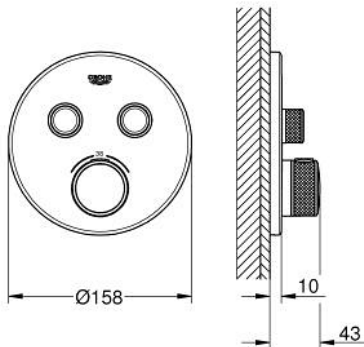

29 119 MS0 GROHTHERM SMARTCONTROL SAFETY MIXER FOR CONCEALED INSTALLATION WITH 2 VALVES

PRODUCT DESCRIPTION

- Colour: satin steel
- trim set for GROHE Rapido SmartBox (35 600/35 604)
- GROHE FastFixation metal wall escutcheon, retroactively 6° adjustable
- GROHE LongLife finish
- GROHE SmartControl - control the shower with intuitive push/turn button
- exchangeable symbols
- GROHE TurboStat - compact cartridge with wax thermoelement
- GROHE SafeStop - safety button at 38°C
- GROHE SafeStop Plus - optional temperature limiter at 43°C or 46°C included
- built-in non-return valves and dirt strainers
- without roughing-in set 35 600/35 604 (please order separately)
- flow performance: outlet A (to external shut-off) = 34 l/min, outlet B/C = 29 l/min