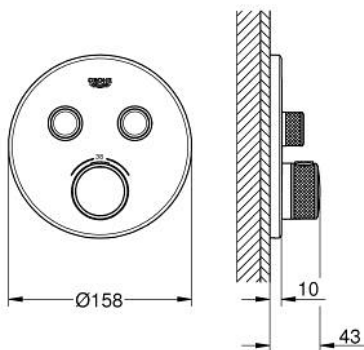

29 119 MG0 GROHTHERM SMARTCONTROL SAFETY MIXER FOR CONCEALED INSTALLATION WITH 2 VALVES

PRODUCT DESCRIPTION

- Colour: satin graphite
- trim set for GROHE Rapido SmartBox (35 600/35 604)
- GROHE FastFixation metal wall escutcheon, retroactively 6° adjustable
- GROHE LongLife finish
- GROHE SmartControl - control the shower with intuitive push/turn button
- exchangeable symbols
- GROHE TurboStat - compact cartridge with wax thermostatic element
- GROHE SafeStop - safety button at 38°C
- GROHE SafeStop Plus - optional temperature limiter at 43°C or 46°C included
- built-in non-return valves and dirt strainers
- without roughing-in set 35 600/35 604 (please order separately)
- flow performance: outlet A (to external shut-off) = 34 l/min, outlet B/C = 29 l/min