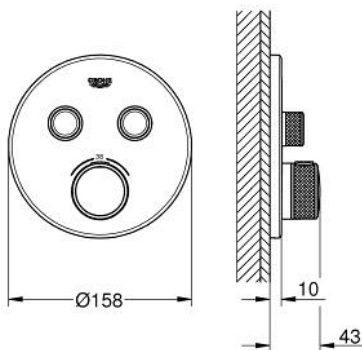

29 119 GN0 GROHTHERM SMARTCONTROL SAFETY MIXER FOR CONCEALED INSTALLATION WITH 2 VALVES

PRODUCT DESCRIPTION

- Colour: brushed cool sunrise
- trim set for GROHE Rapido SmartBox (35 600/35 604)
- GROHE FastFixation metal wall escutcheon, retroactively 6° adjustable
- GROHE LongLife finish
- GROHE SmartControl - control the shower with intuitive push/turn button
- exchangeable symbols
- GROHE TurboStat - compact cartridge with wax thermoelement
- GROHE SafeStop - safety button at 38°C
- GROHE SafeStop Plus - optional temperature limiter at 43°C or 46°C included
- built-in non-return valves and dirt strainers
- multiple outlets can be run simultaneously
- without roughing-in set 35 600/35 604 (please order separately)
- flow performance: outlet B = 24 l/min, outlet C = 26 l/min, outlet B+C = 29 l/min